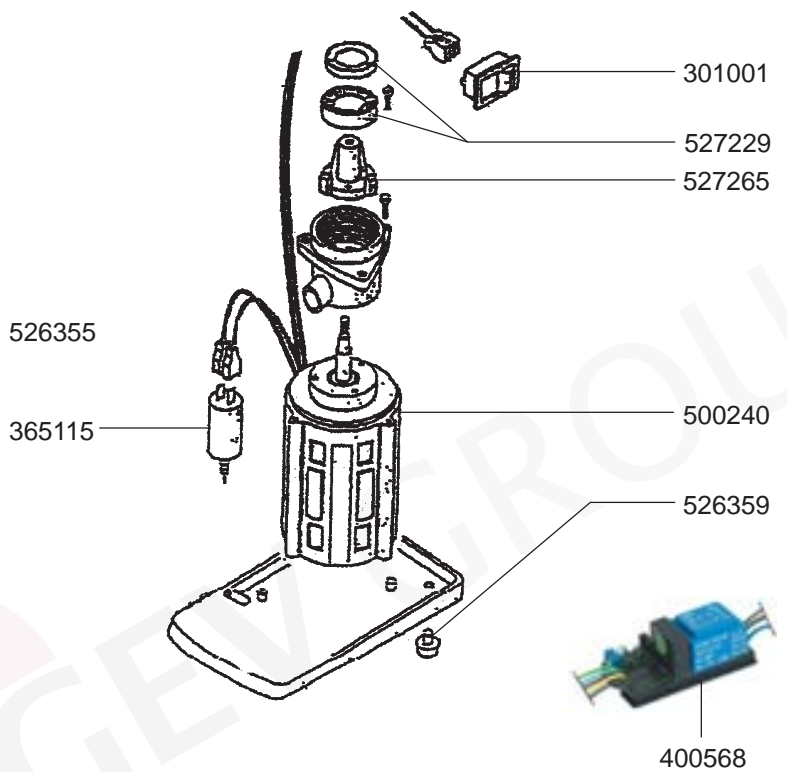

MINI ELECTRONIC MOD.A

MINI ELECTRONIC MOD.B

OBEL BREGANT – COFFEE GRINDERS

DSQ

EB

JUNIOR

OBEL BREGANT – COFFEE GRINDERS

DSQ/EB