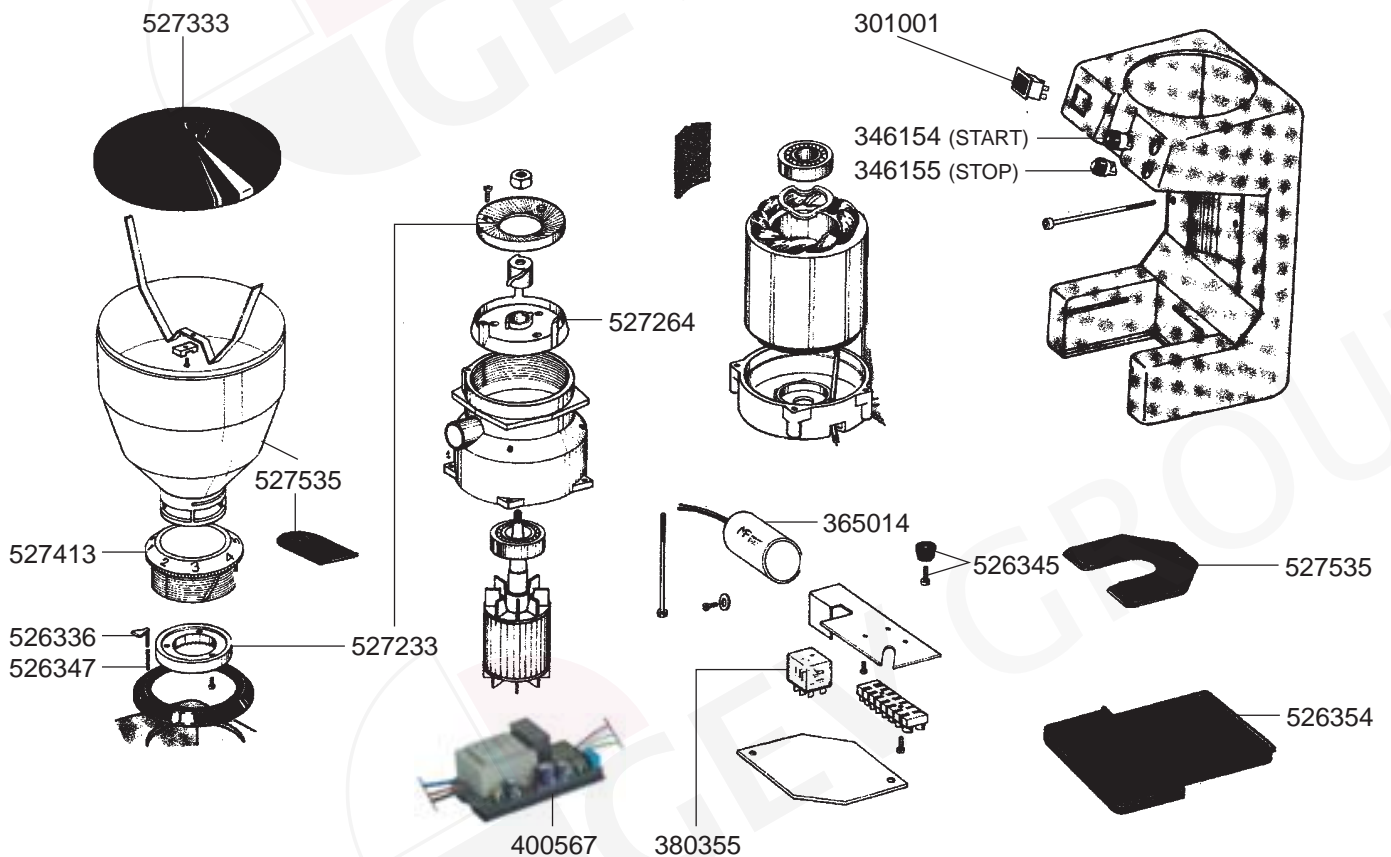

MINI ELECTRONIC MOD.A

MINI ELECTRONIC MOD.B

OBEL BREGANT – COFFEE GRINDERS

DSQ

EB

JUNIOR

OBEL BREGANT – COFFEE GRINDERS

DSQ/EB