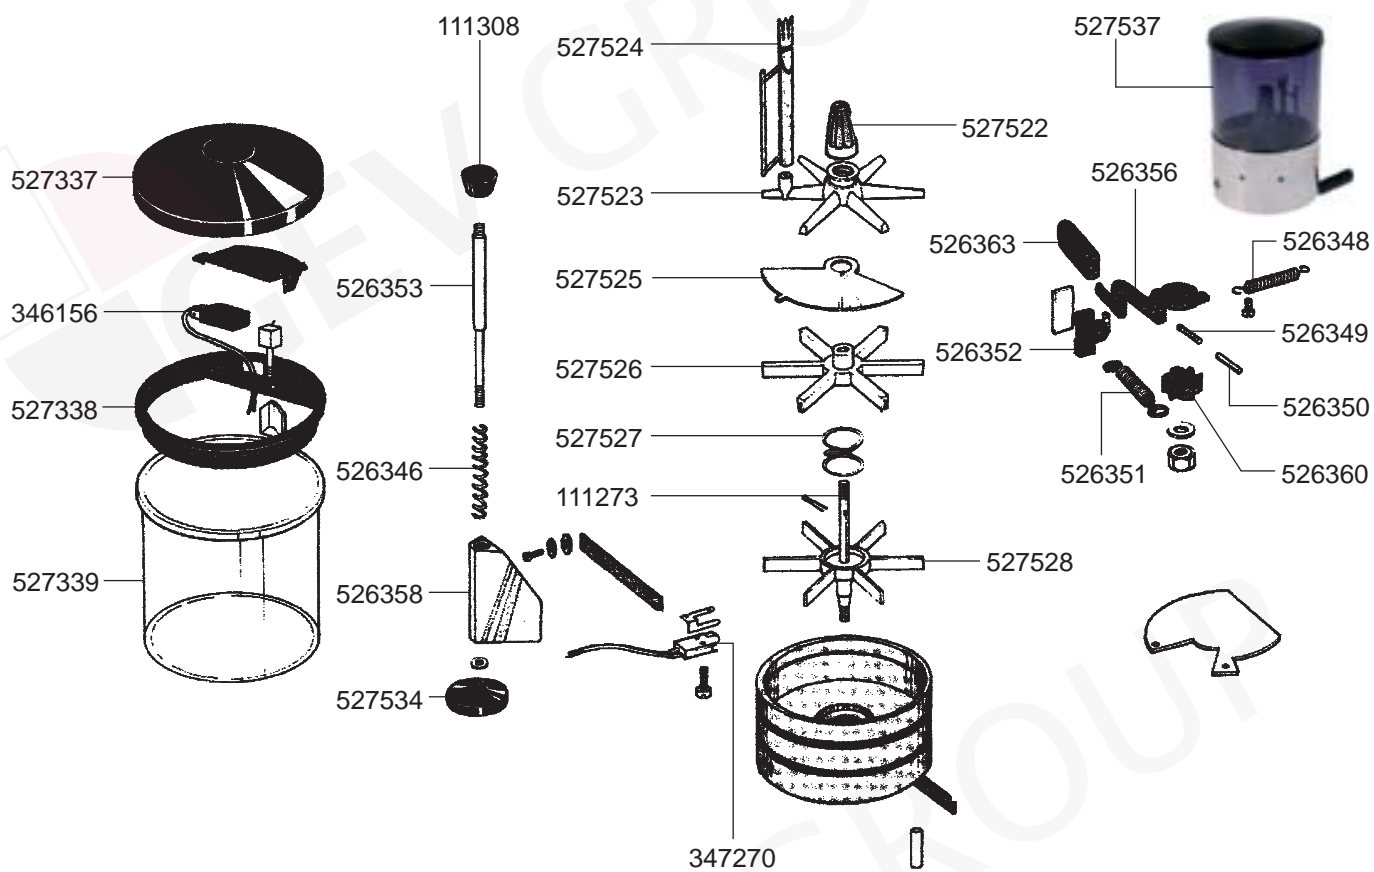

MINI ELECTRONIC MOD.A

MINI ELECTRONIC MOD.B

OBEL BREGANT – COFFEE GRINDERS

DSQ

EB

JUNIOR

OBEL BREGANT – COFFEE GRINDERS

DSQ/EB