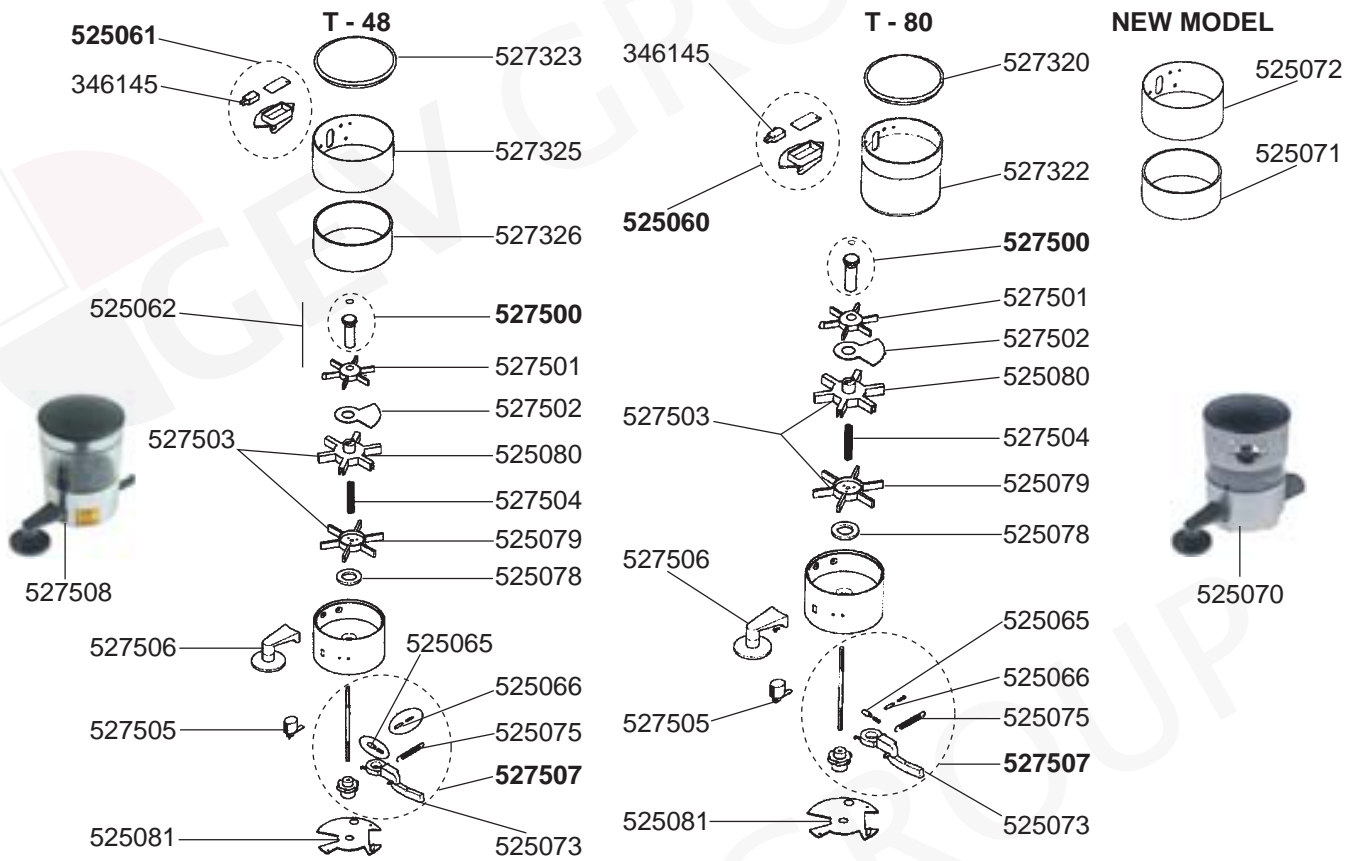

FIorenzato Quamar - COFFEE GRINDERS

T-48/T-80