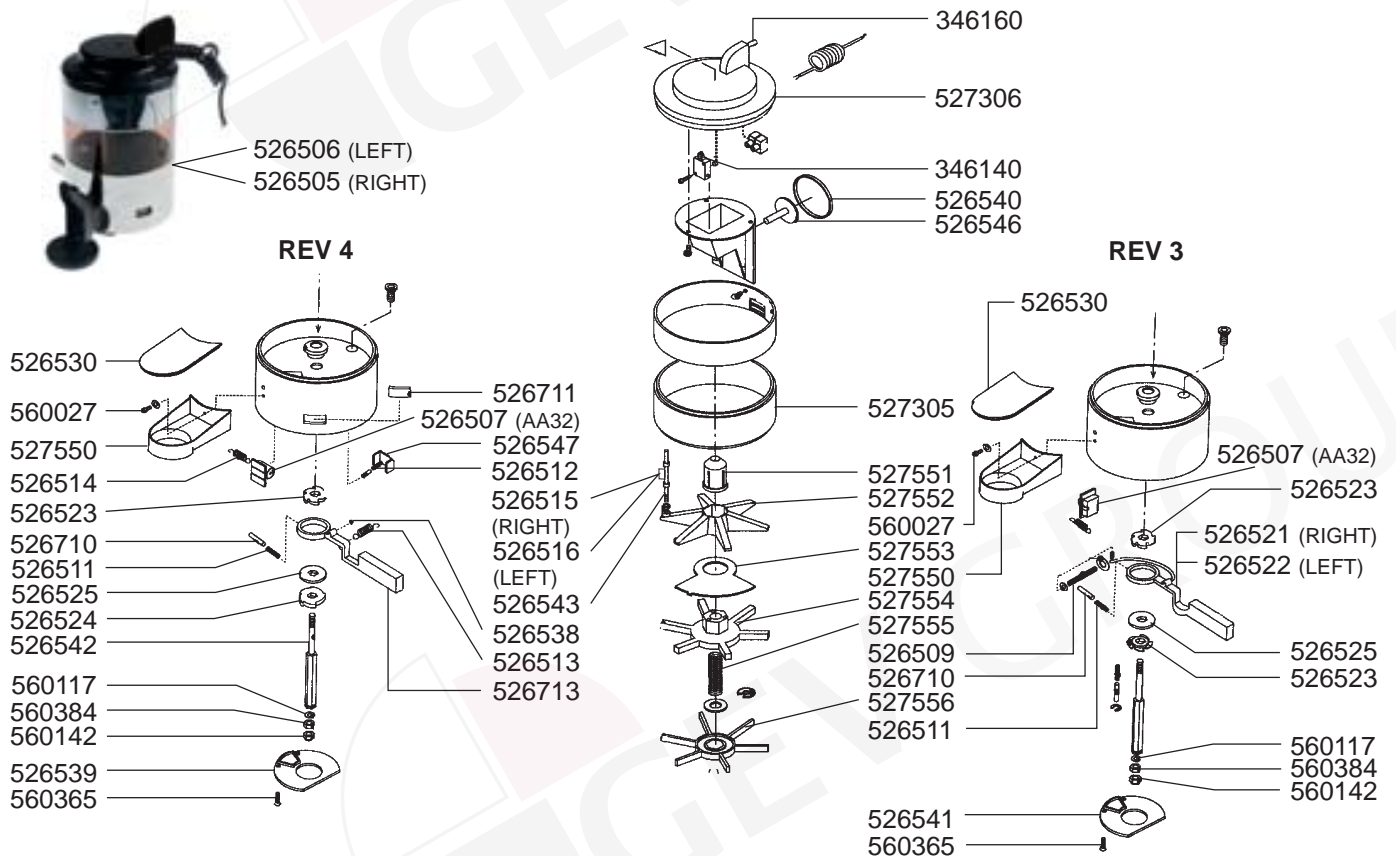

MC/RR45/RR45 SILENT/RR55