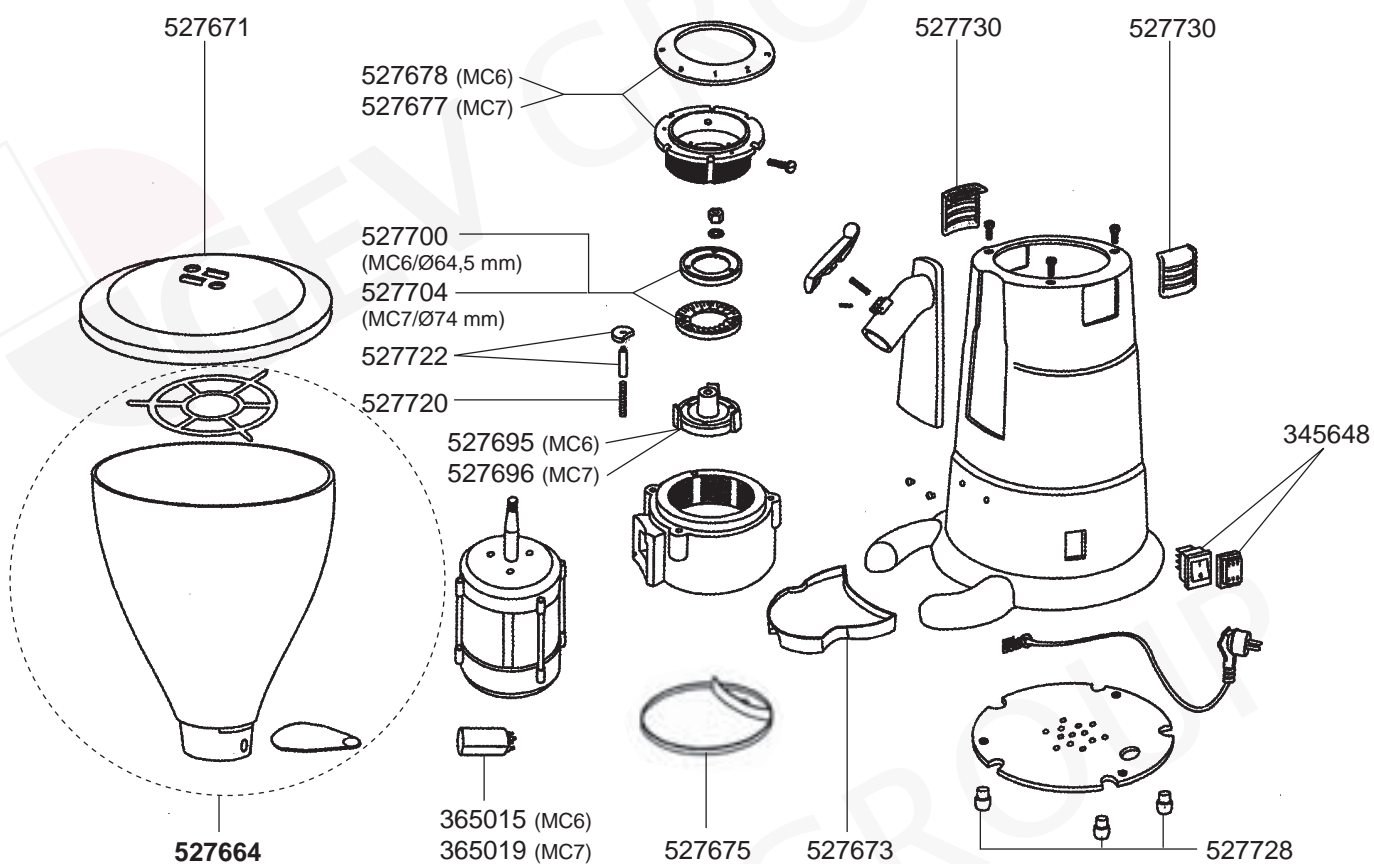

MACAP – COFFEE GRINDERS

MC6/MC7