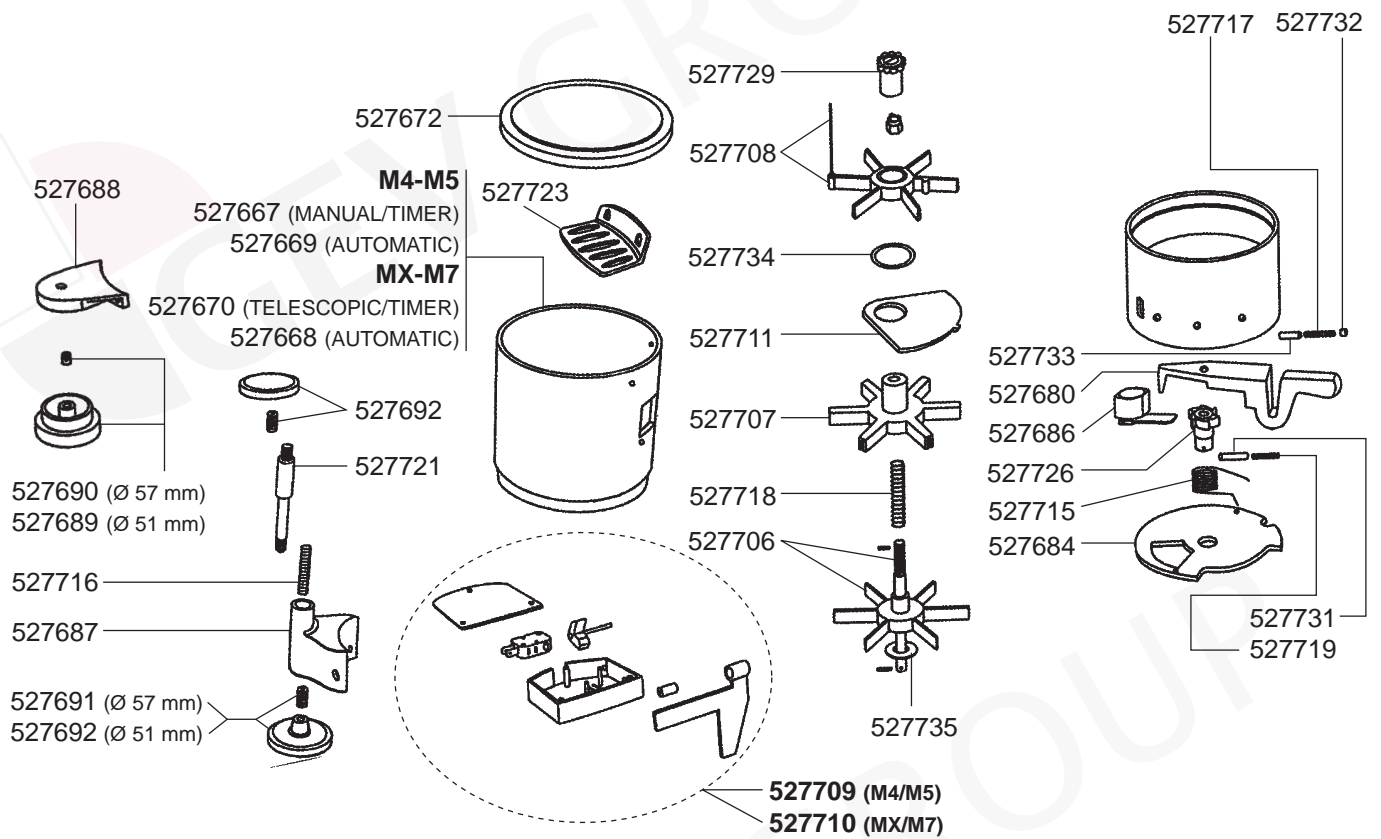

SM90/SM95

2
COFFEE GRINDERS

M4/M5 A-T

M7 900/M7 1400

MACAP – COFFEE GRINDERS

MX 900/MX 1400

MXK

DOSIMETERS (ALL MODELS)