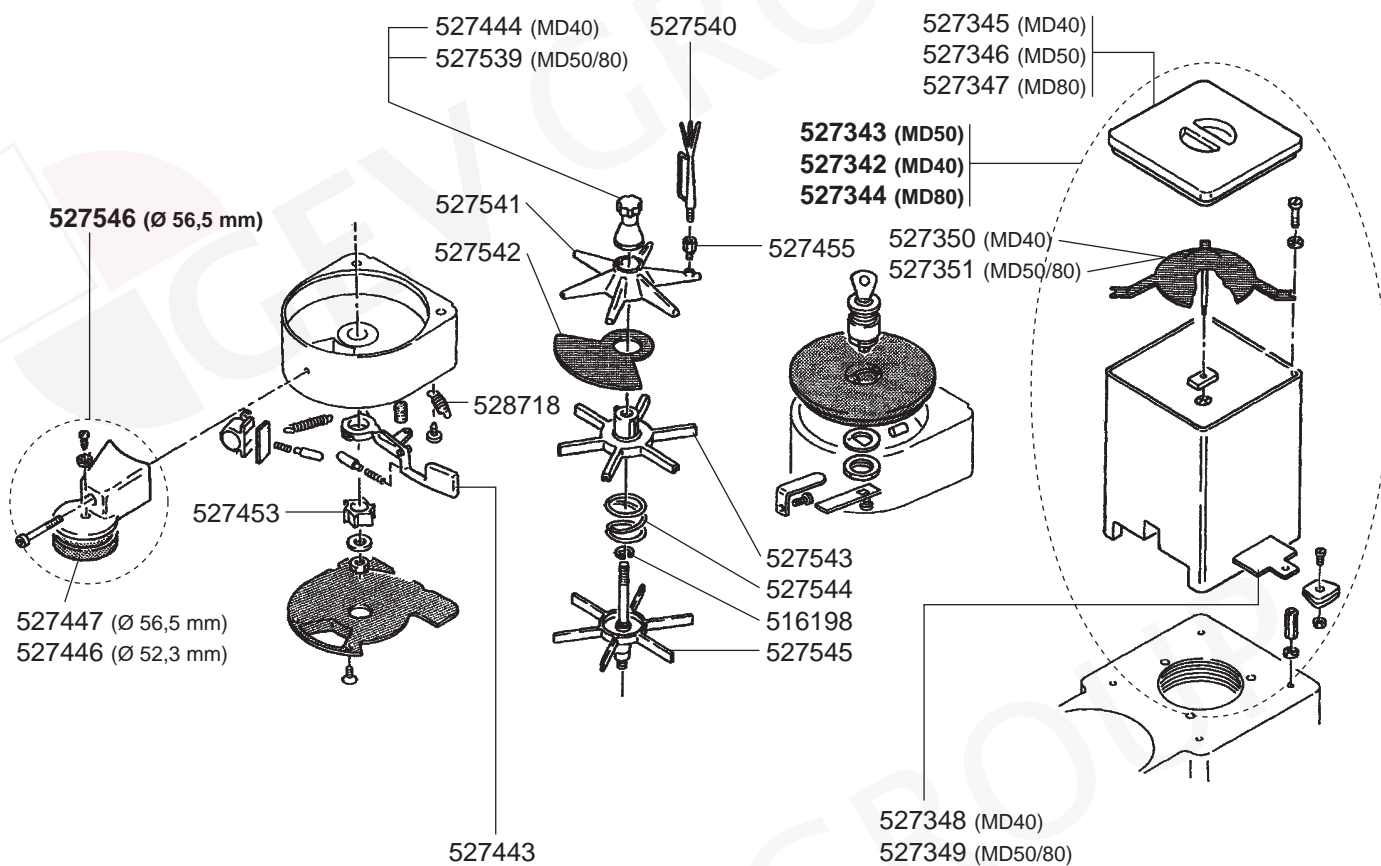

RANCILIO – COFFEE GRINDERS

2
COFFEE GRINDERS

MD50

MD80

MD40/50/80

RR45-A-E-DEL-SILENT-S-PST

RR55

2
COFFEE GRINDERS