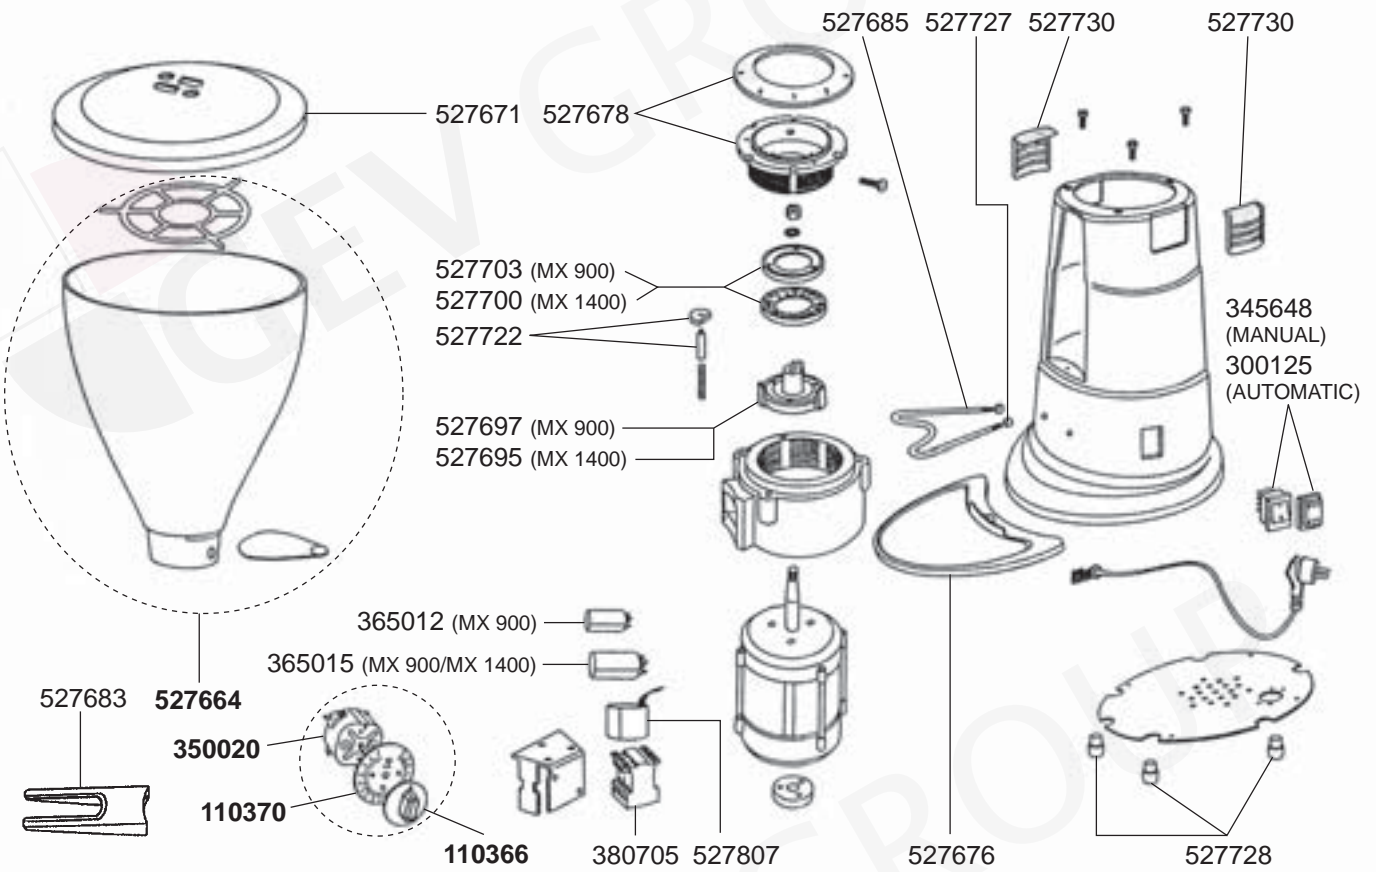

SM90/SM95

2
COFFEE GRINDERS

M4/M5 A-T

M7 900/M7 1400

MACAP – COFFEE GRINDERS

MX 900/MX 1400

MXK

DOSIMETERS (ALL MODELS)