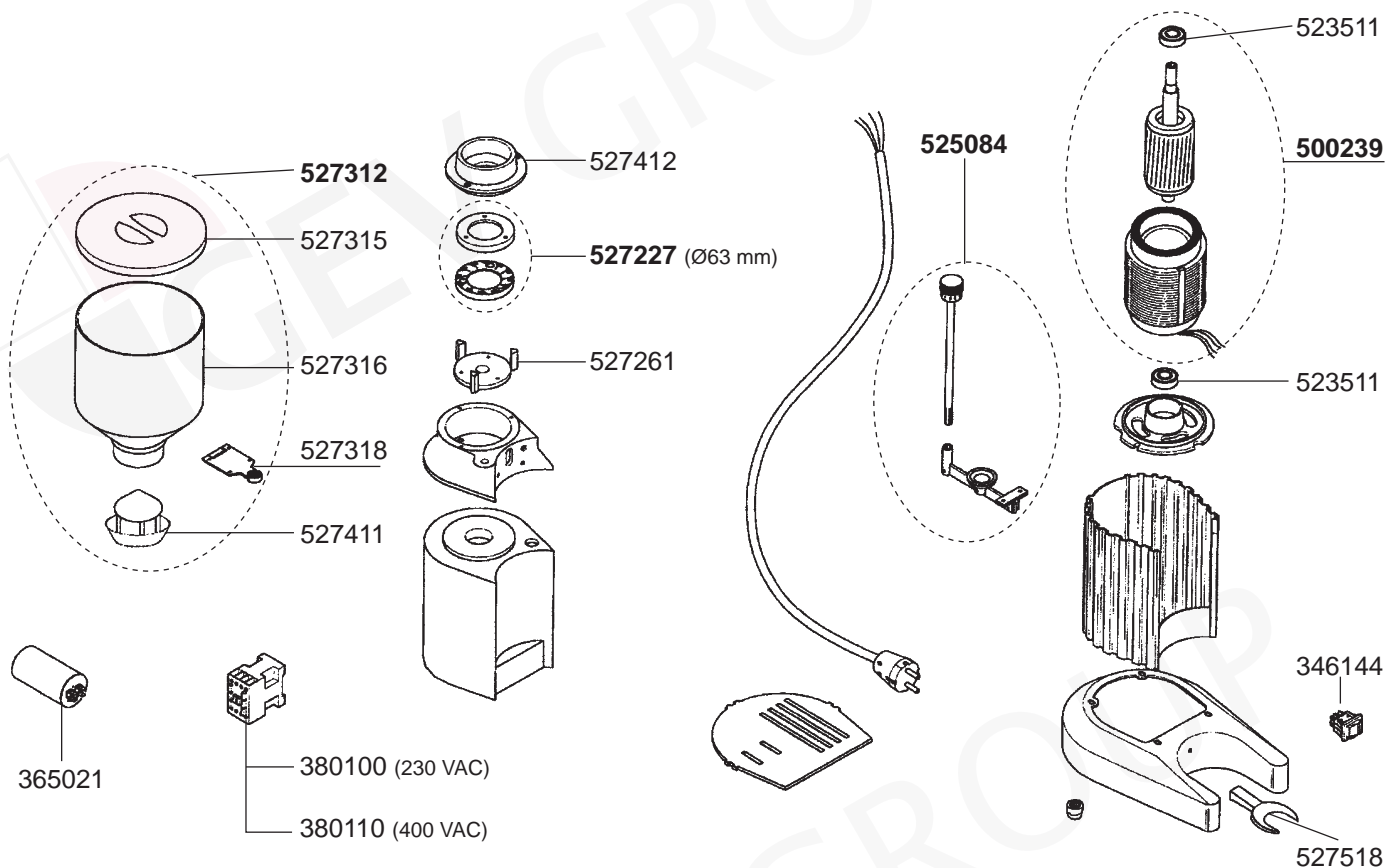

MD2000

MPN

2
COFFEE GRINDERS

MC90

F-5/F-6

T-48

T-80

FIorenzato Quamar - COFFEE GRINDERS