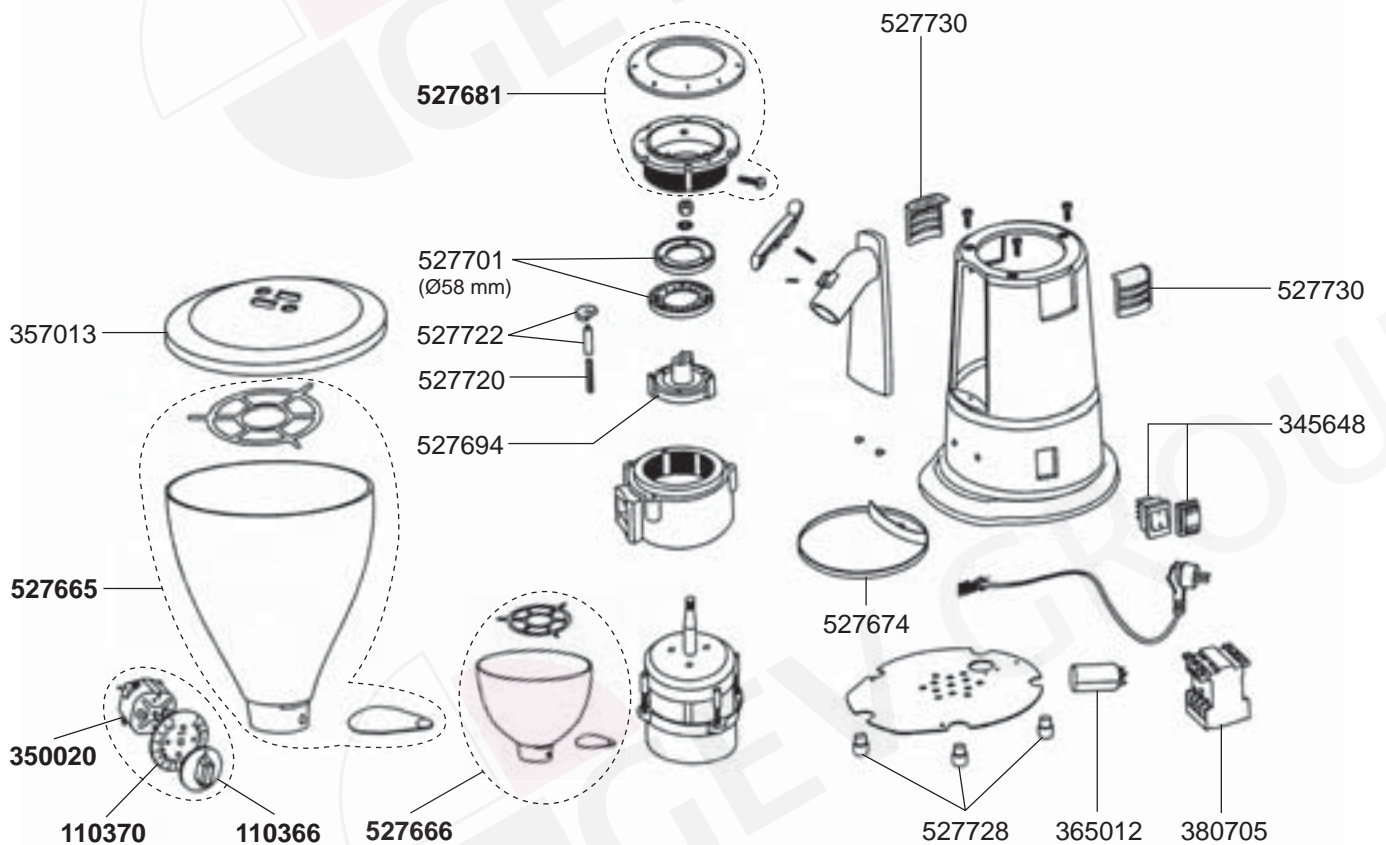

DOSIMETERS (ALL MODELS)

MC4/MC5