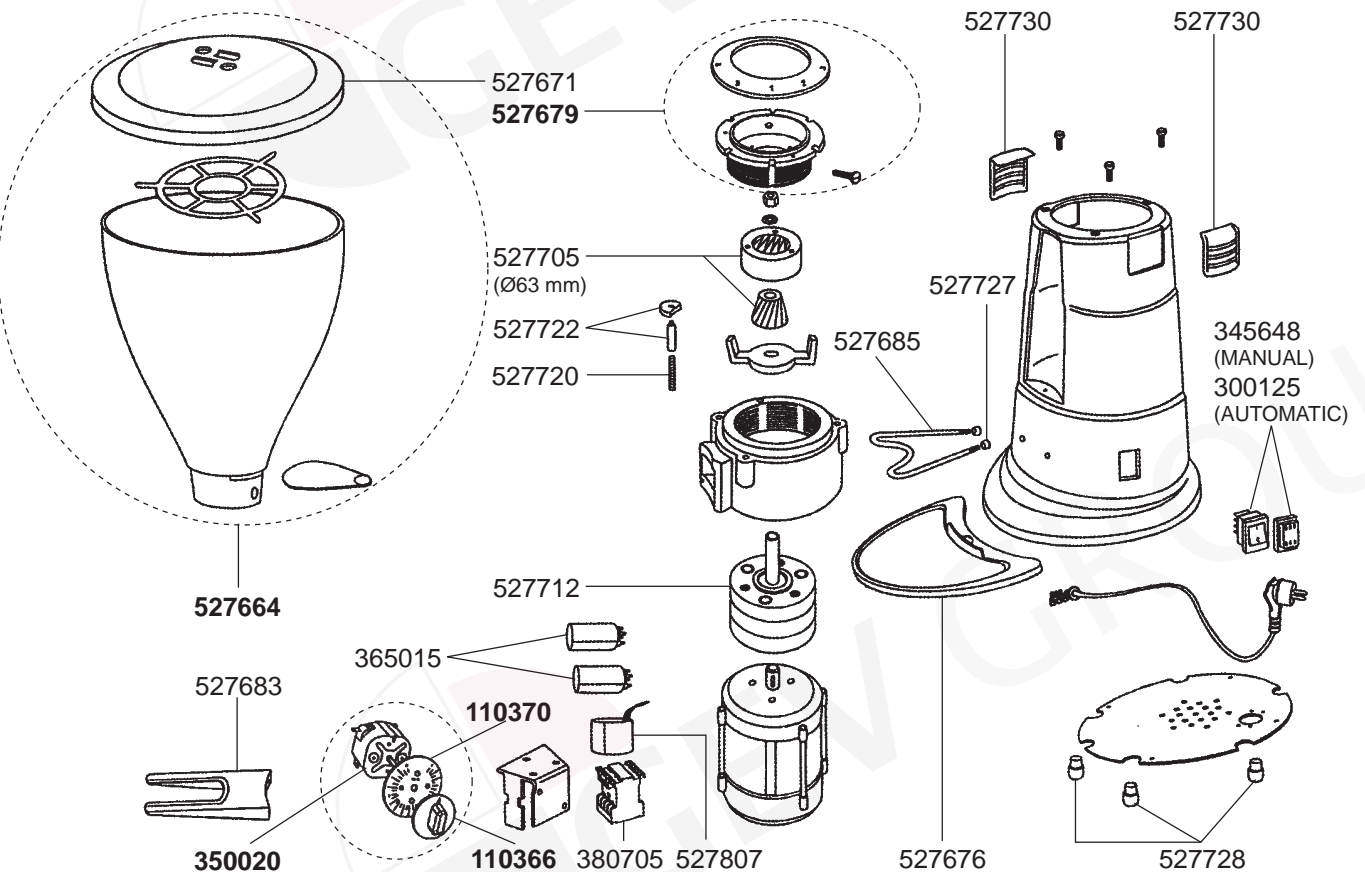

SM90/SM95

2
COFFEE GRINDERS

M4/M5 A-T

M7 900/M7 1400

MACAP – COFFEE GRINDERS

MX 900/MX 1400

MXK

DOSIMETERS (ALL MODELS)