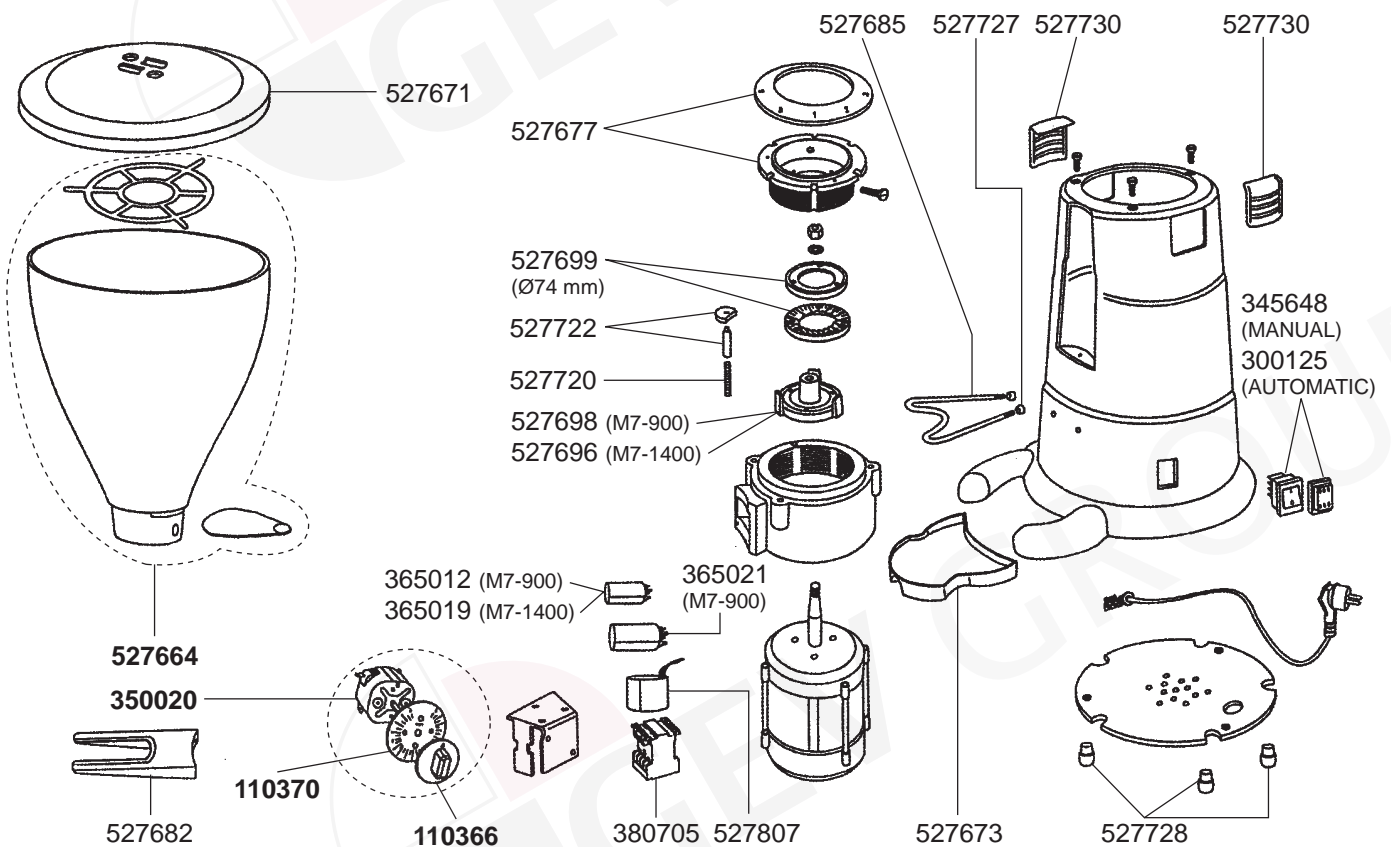

SM90/SM95

2
COFFEE GRINDERS

M4/M5 A-T

M7 900/M7 1400

MACAP – COFFEE GRINDERS

MX 900/MX 1400

MXK

DOSIMETERS (ALL MODELS)