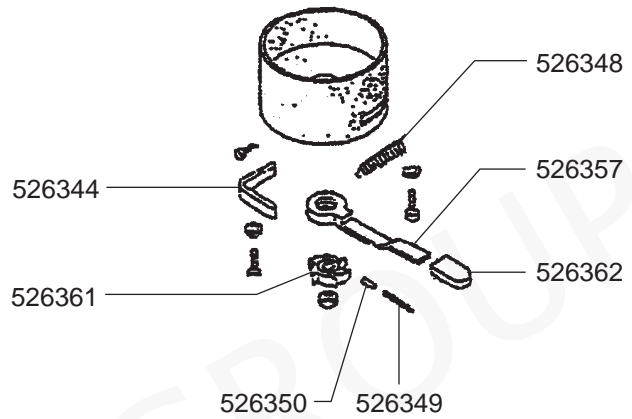

MINI ELECTRONIC MOD.A

MINI ELECTRONIC MOD.B

OBEL BREGANT – COFFEE GRINDERS

DSQ

EB

JUNIOR

OBEL BREGANT – COFFEE GRINDERS

DSQ/EB