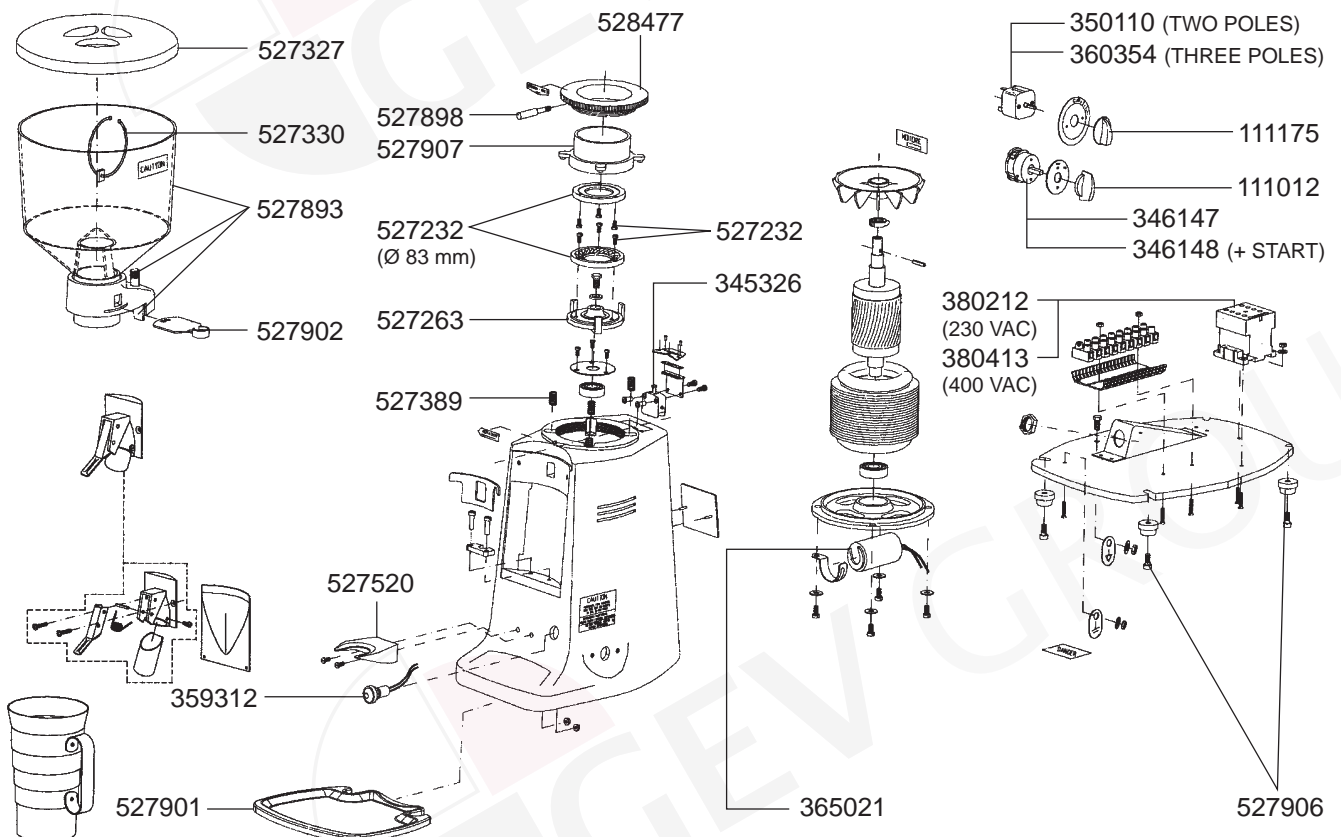

MAZZER – COFFEE GRINDERS

SUPER JOLLY

MAJOR