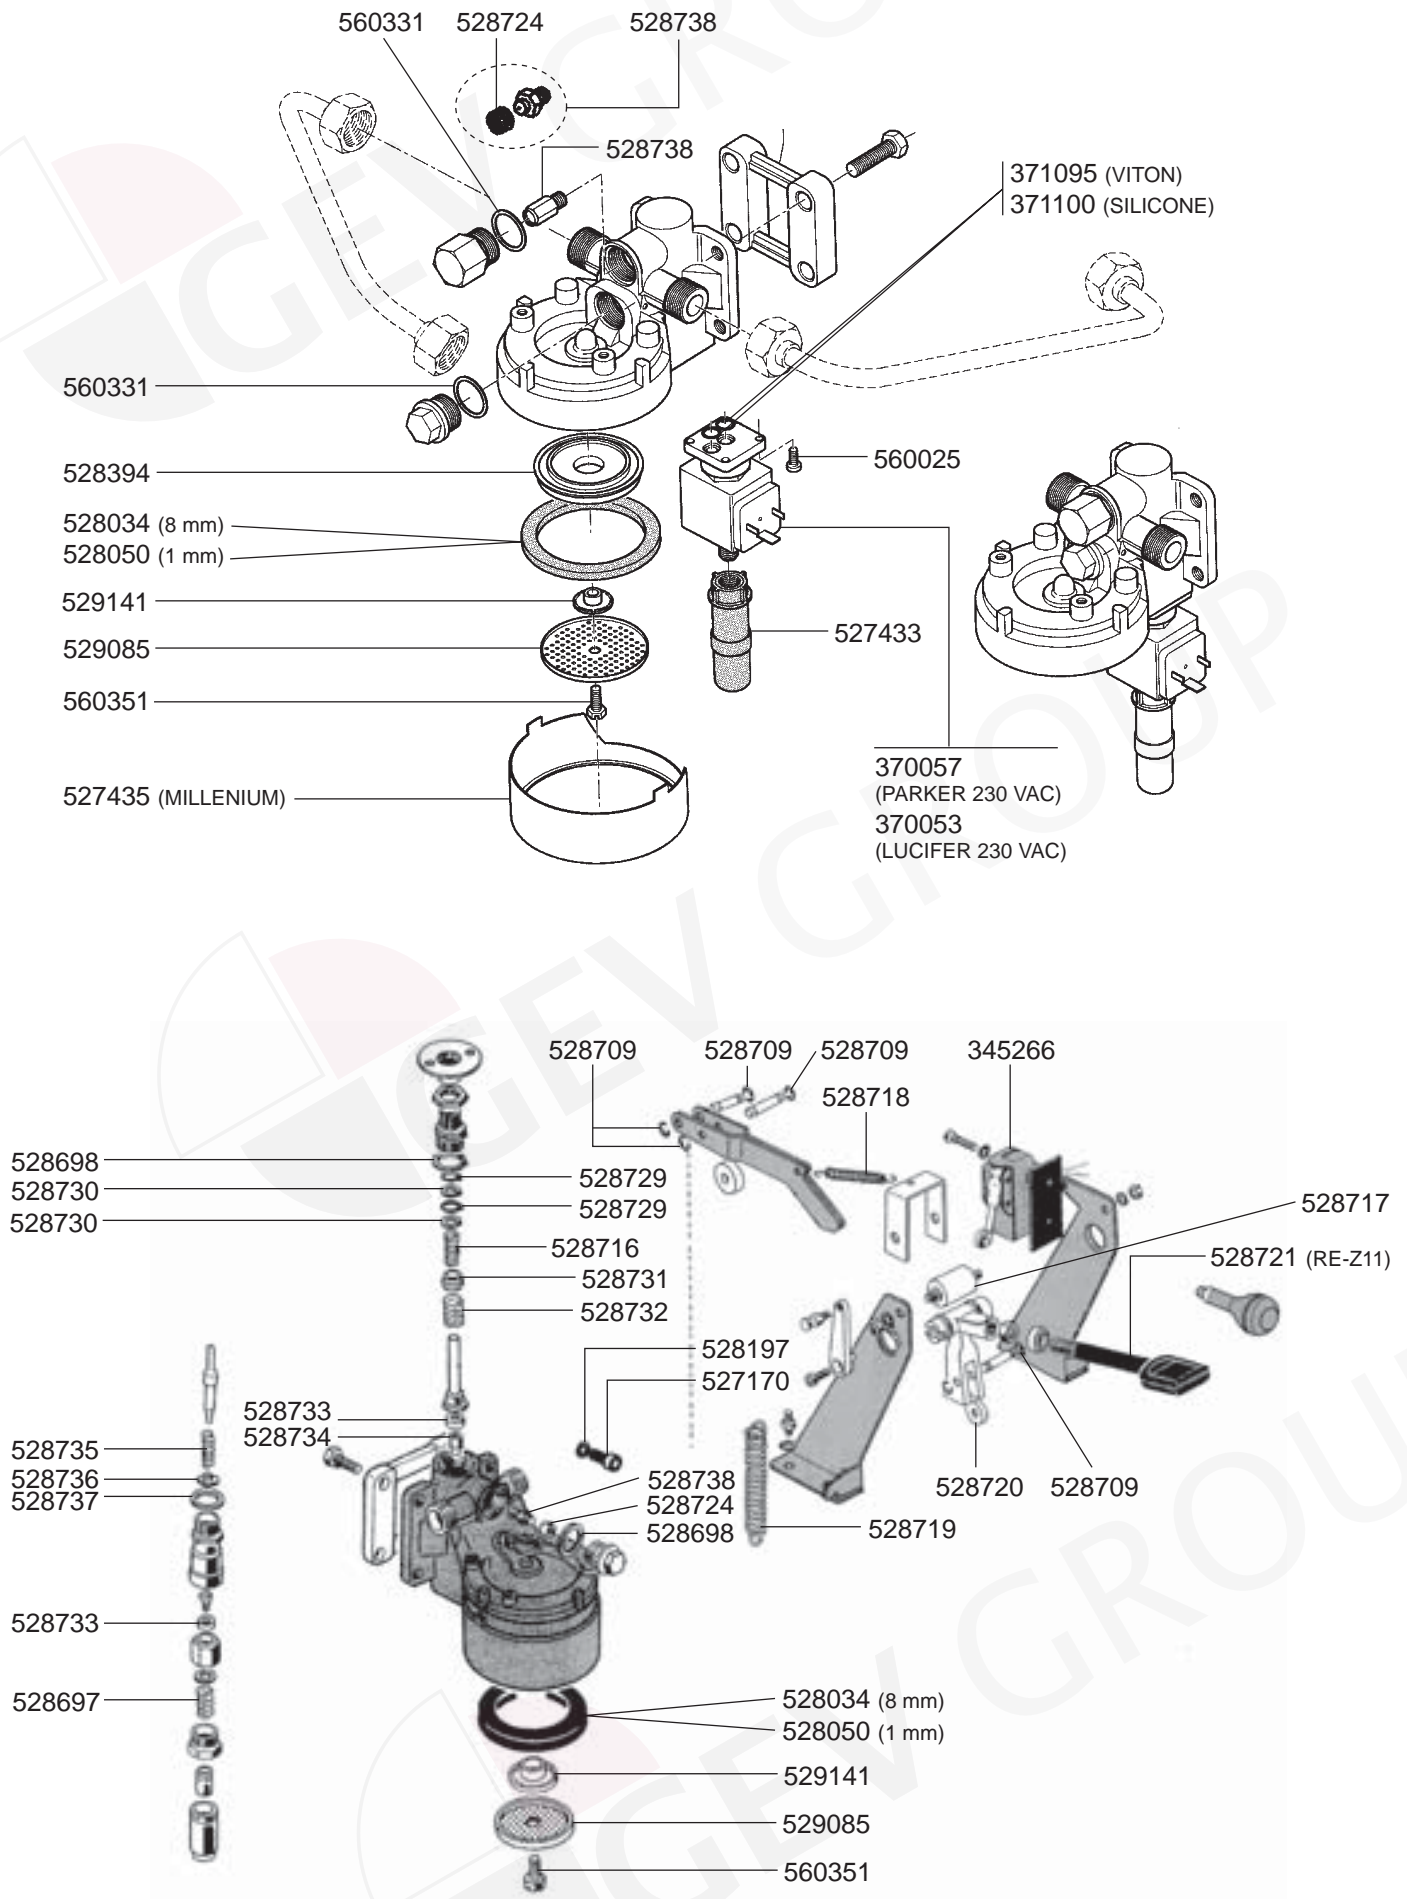

RANCILIO – ESPRESSO MACHINES

ESPRESSO MACHINES

GROUPS