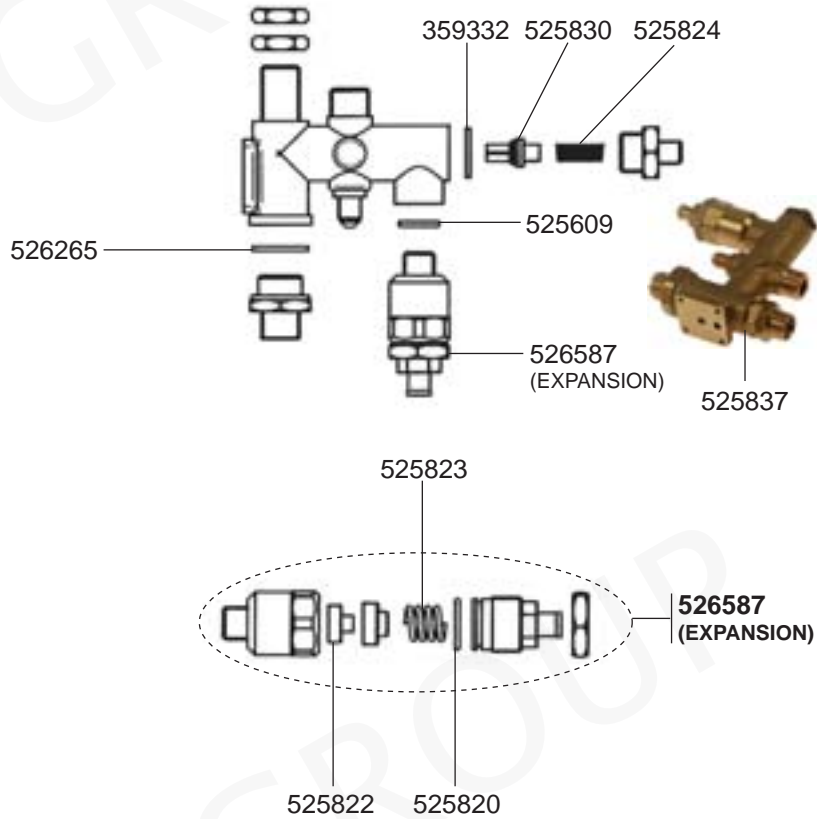

WATER TAP/VALVES ATLANTIC/PRESTIGE REVOLUTION

ATLANTIC/PRESTIGE REVOLUTION

ATLANTIC

VALVES/LEVEL INDICATOR PRESTIGE REVOLUTION