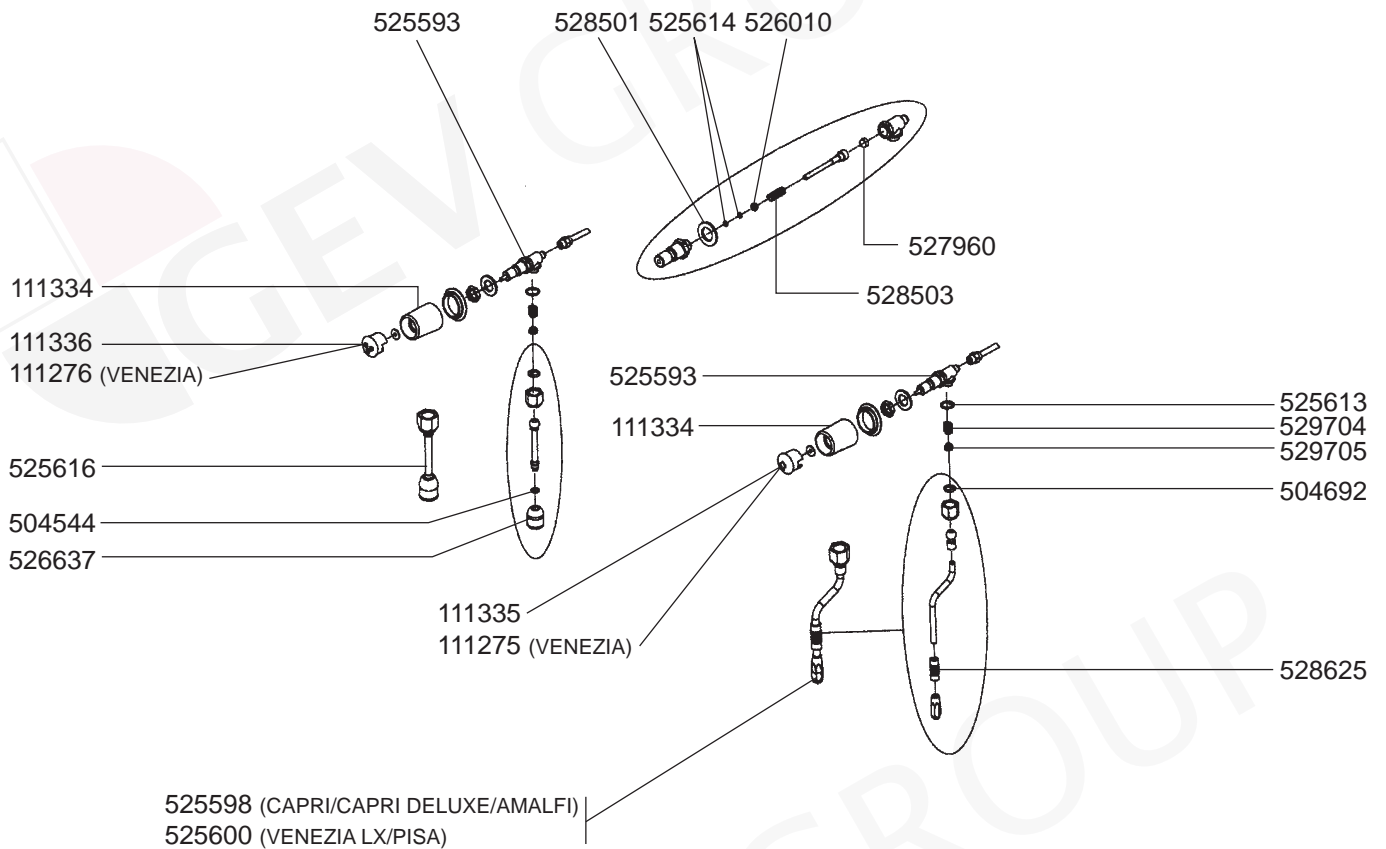

VALVES

LEVEL INDICATOR

VERONA

MILANO

VENEZIA

BOILER/MANOMETERS/DRIP TRAYS VARIOUS

ELECTRICAL COMPONENTS VERONA

ELECTRICAL COMPONENTS ROMA