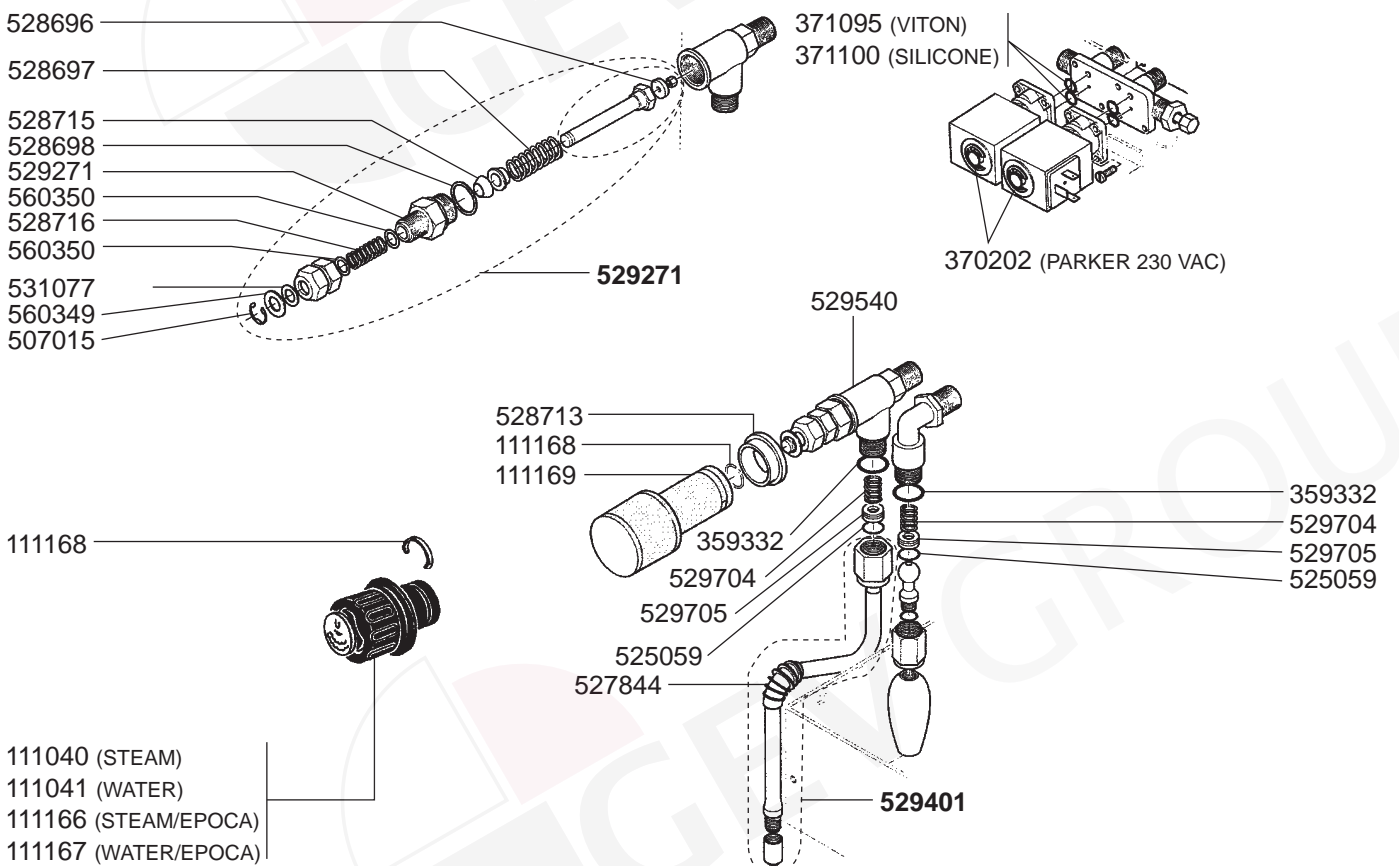

STEAM/WATER TAPS

OLD VALVES

RANCILIO – ESPRESSO MACHINES

1
ESPRESSO MACHINES

VALVES

LEVEL INDICATOR/MANOMETERS/DRIP TRAYS

BOILER

BOILER