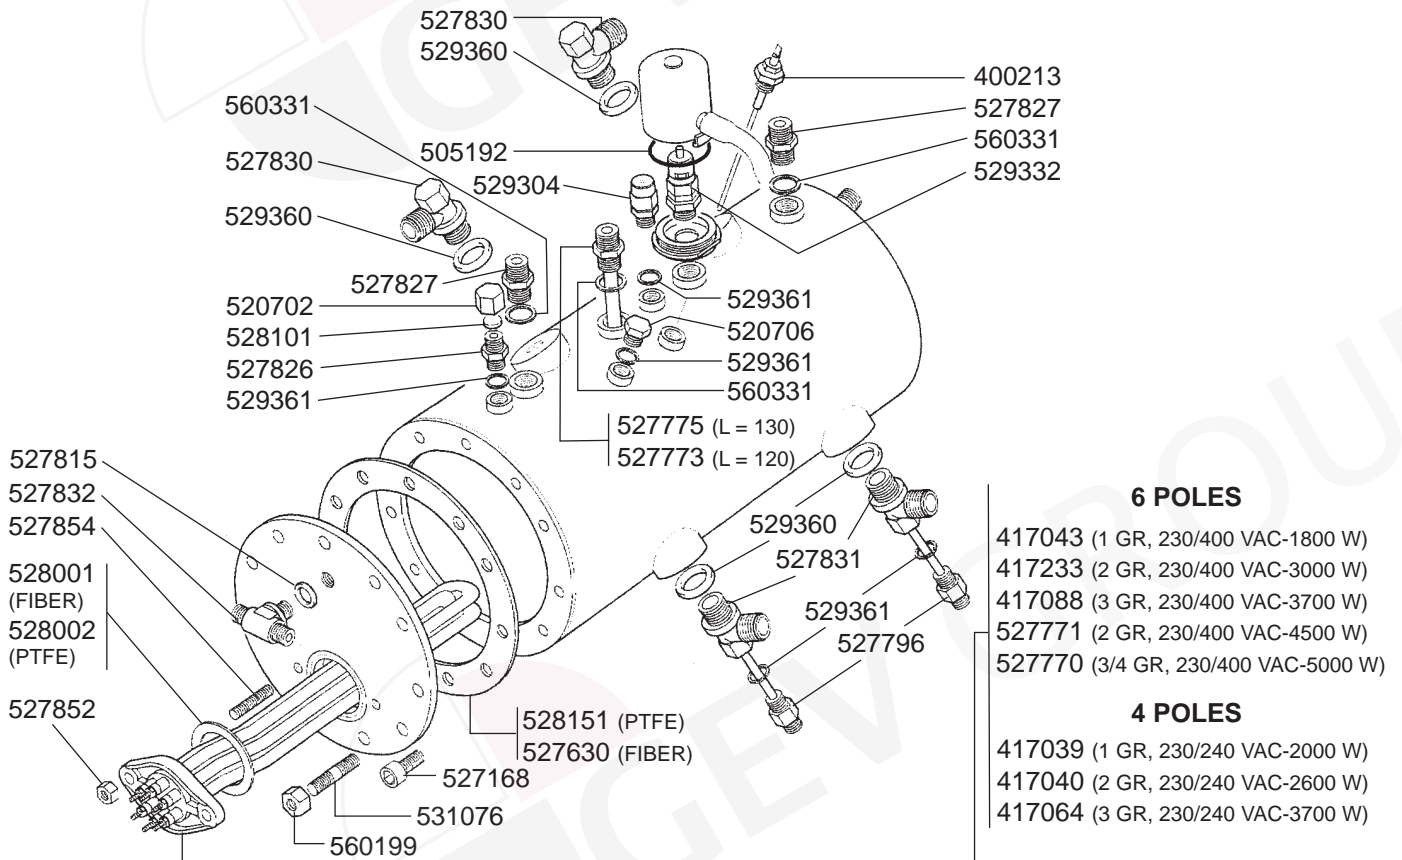

BOILER VARIOUS EMA/EPU/EVD