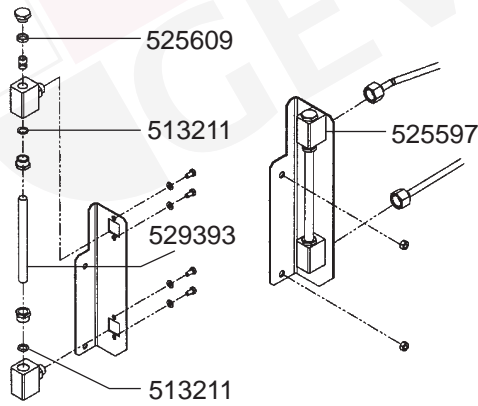

VALVES

LEVEL INDICATOR

VERONA

MILANO

VENEZIA

BOILER/MANOMETERS/DRIP TRAYS VARIOUS

ELECTRICAL COMPONENTS VERONA

ELECTRICAL COMPONENTS ROMA