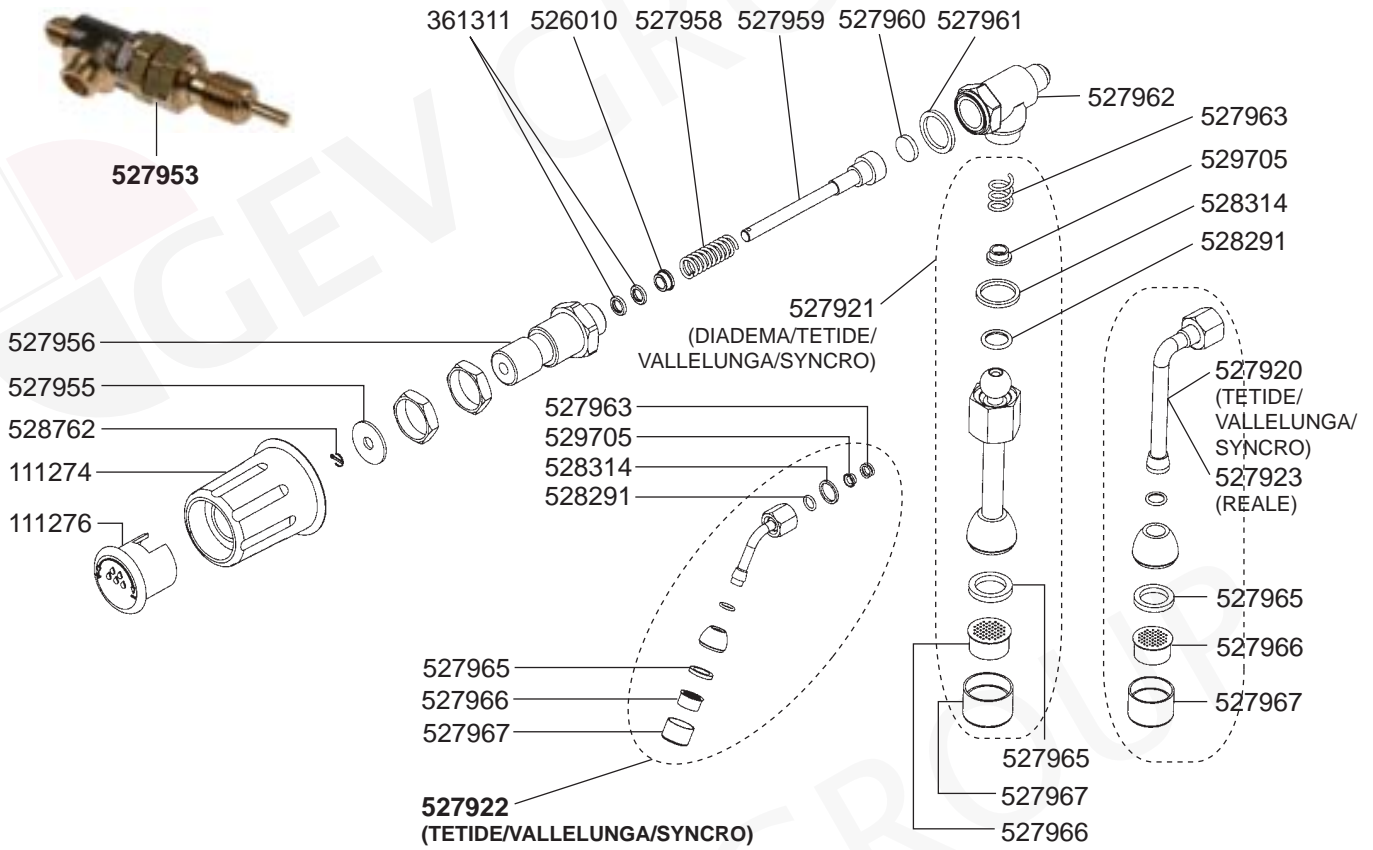

ROYAL – ESPRESSO MACHINES

1
ESPRESSO MACHINES

WATER TAP SYNCRO/VELLELUNGA/DIADEMA/TETIDE/REALE