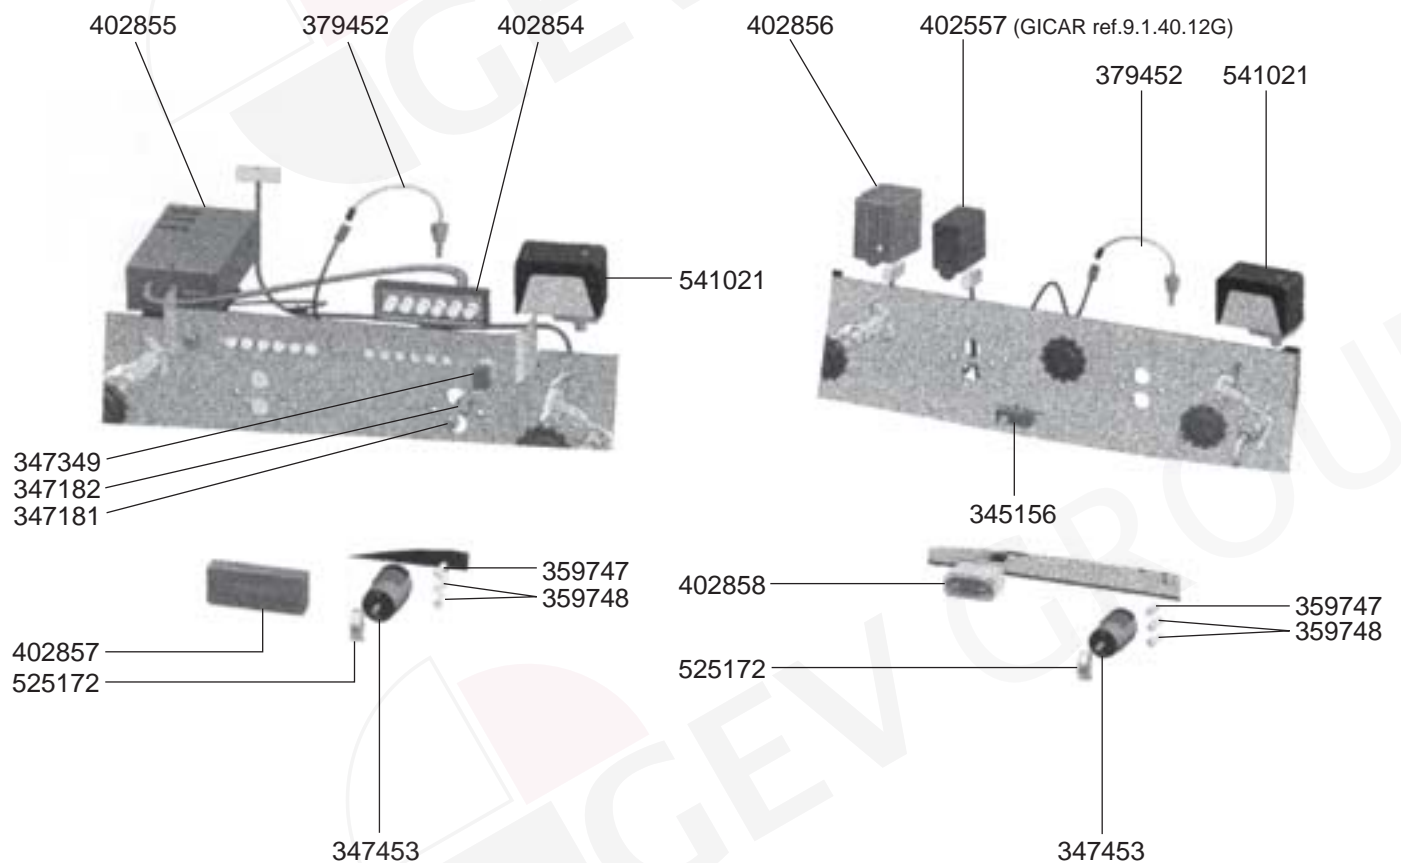

STEAM/WATER TAPS OLD MODELS

VALVES REPLICA/MINIAX/CUBO

VALVES R-EVOLUTION/LOLLO

LEVEL INDICATOR/MANOMETERS/DRIP TRAYS

BOILER VARIOUS

ELECTRICAL COMPONENTS REPLICA

ELECTRICAL COMPONENTS REPLICA

ELECTRICAL COMPONENTS CUBO