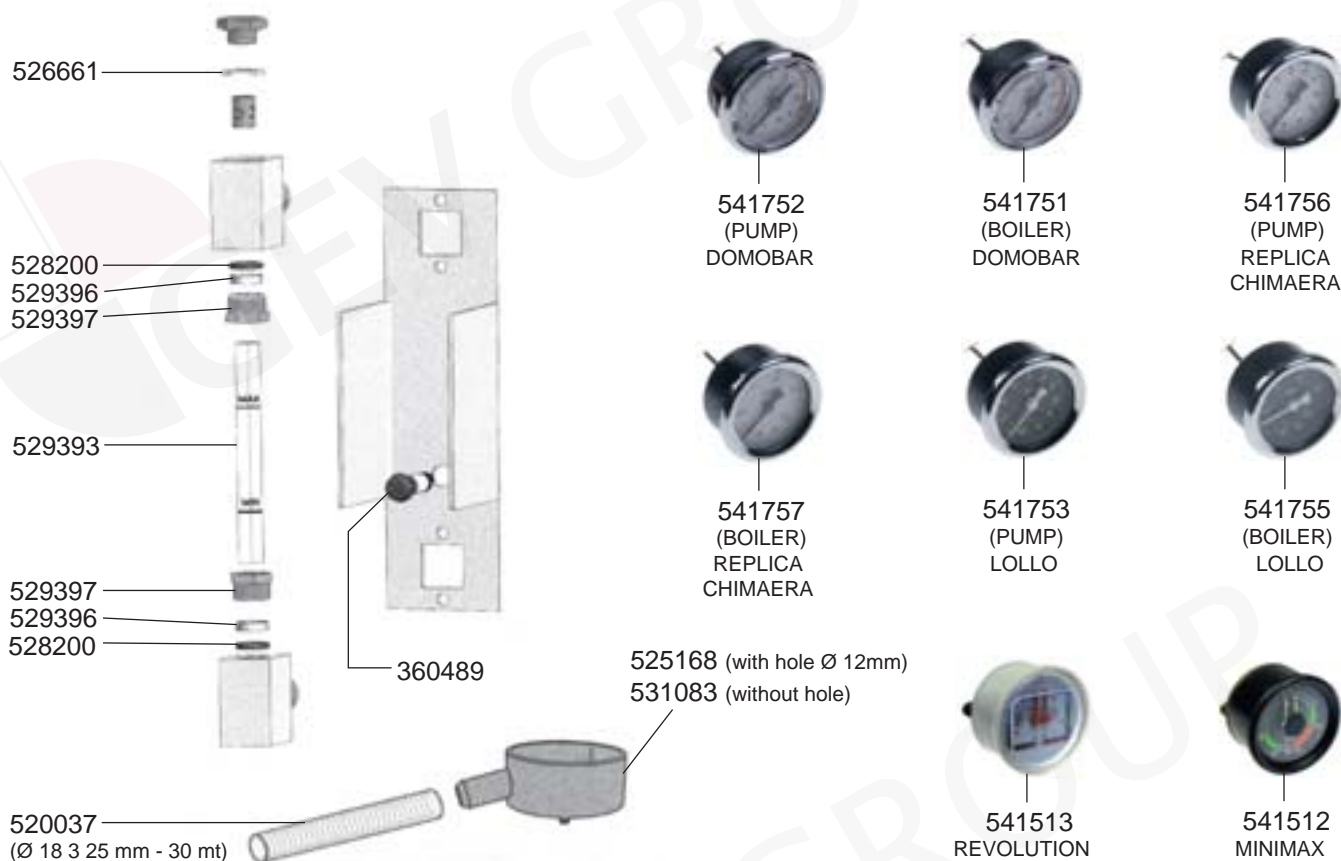

STEAM/WATER TAPS OLD MODELS

VALVES REPLICA/MINIAX/CUBO

VALVES R-EVOLUTION/LOLLO

LEVEL INDICATOR/MANOMETERS/DRIP TRAYS

BOILER VARIOUS

ELECTRICAL COMPONENTS REPLICA

ELECTRICAL COMPONENTS REPLICA

ELECTRICAL COMPONENTS CUBO