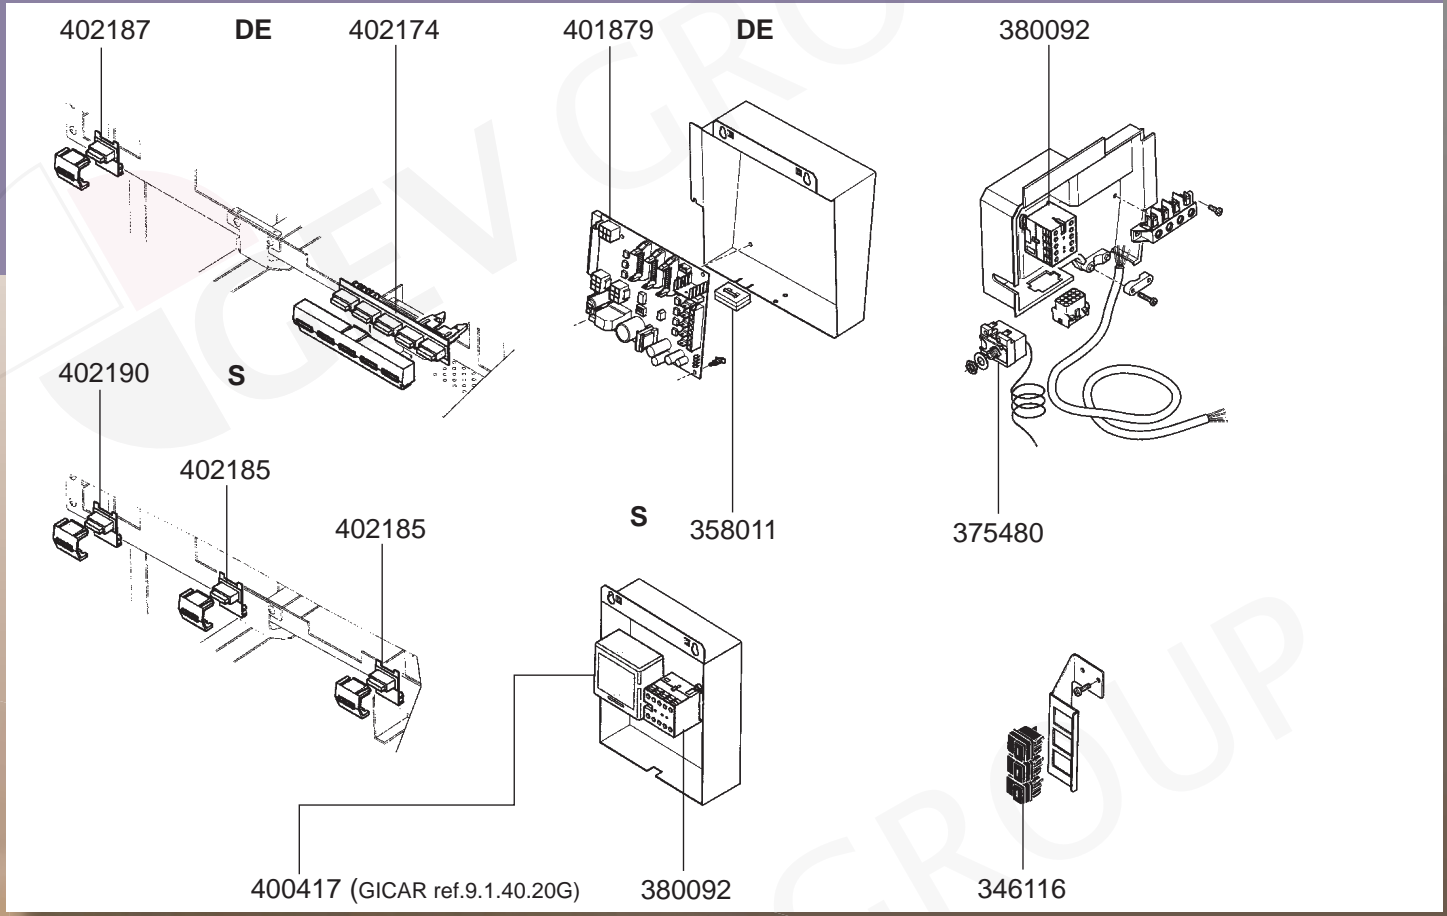

ELECTRICAL COMPONENTS CLASSE 6