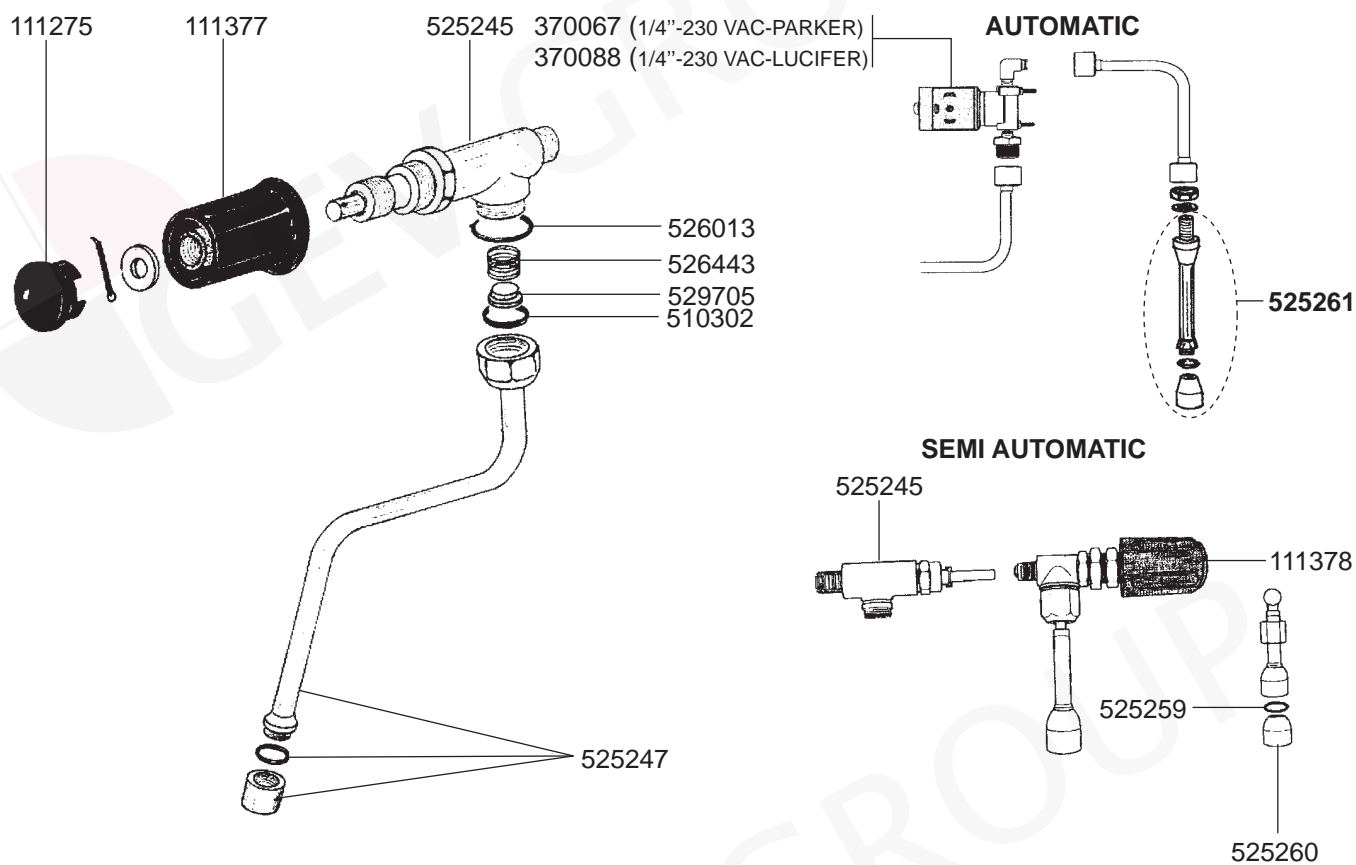

527634

529894

529161 (ADJUSTABLE)

STEAM/WATER TAPS SV MODERNA PULSANTE/SV ELECTRONIC E96/SV ELLIPSE

STEAM/WATER TAPS SV JOLLY

VALVES/LEVEL INDICATOR/MANOMETER

BOILER VARIOUS

ELECTRICAL COMPONENTS SV ELECTRONIC E96/SV MODERNA PULSANTE/SV JOLLY