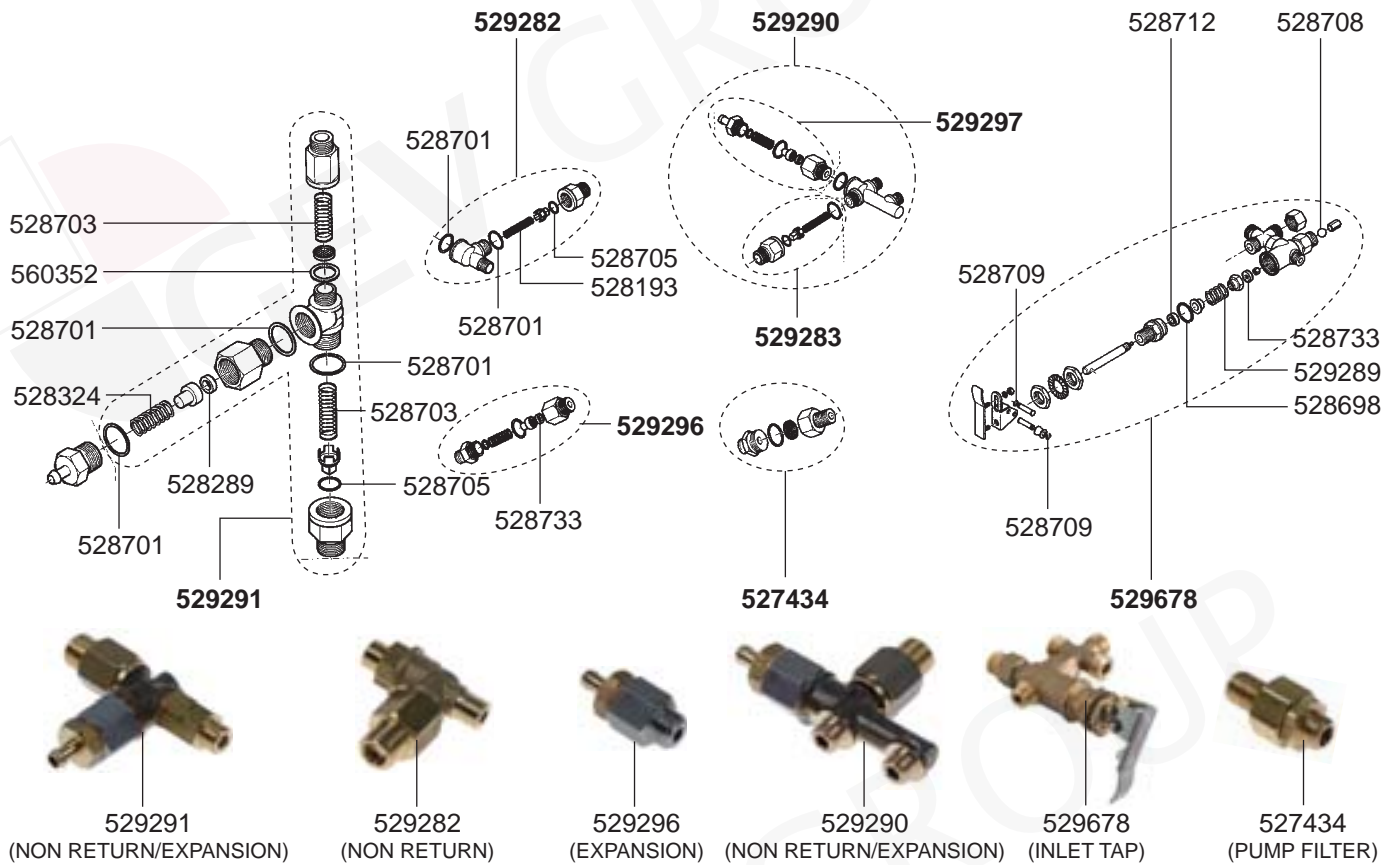

STEAM/WATER TAPS

OLD VALVES

RANCILIO – ESPRESSO MACHINES

1
ESPRESSO MACHINES

VALVES

LEVEL INDICATOR/MANOMETERS/DRIP TRAYS

BOILER

BOILER