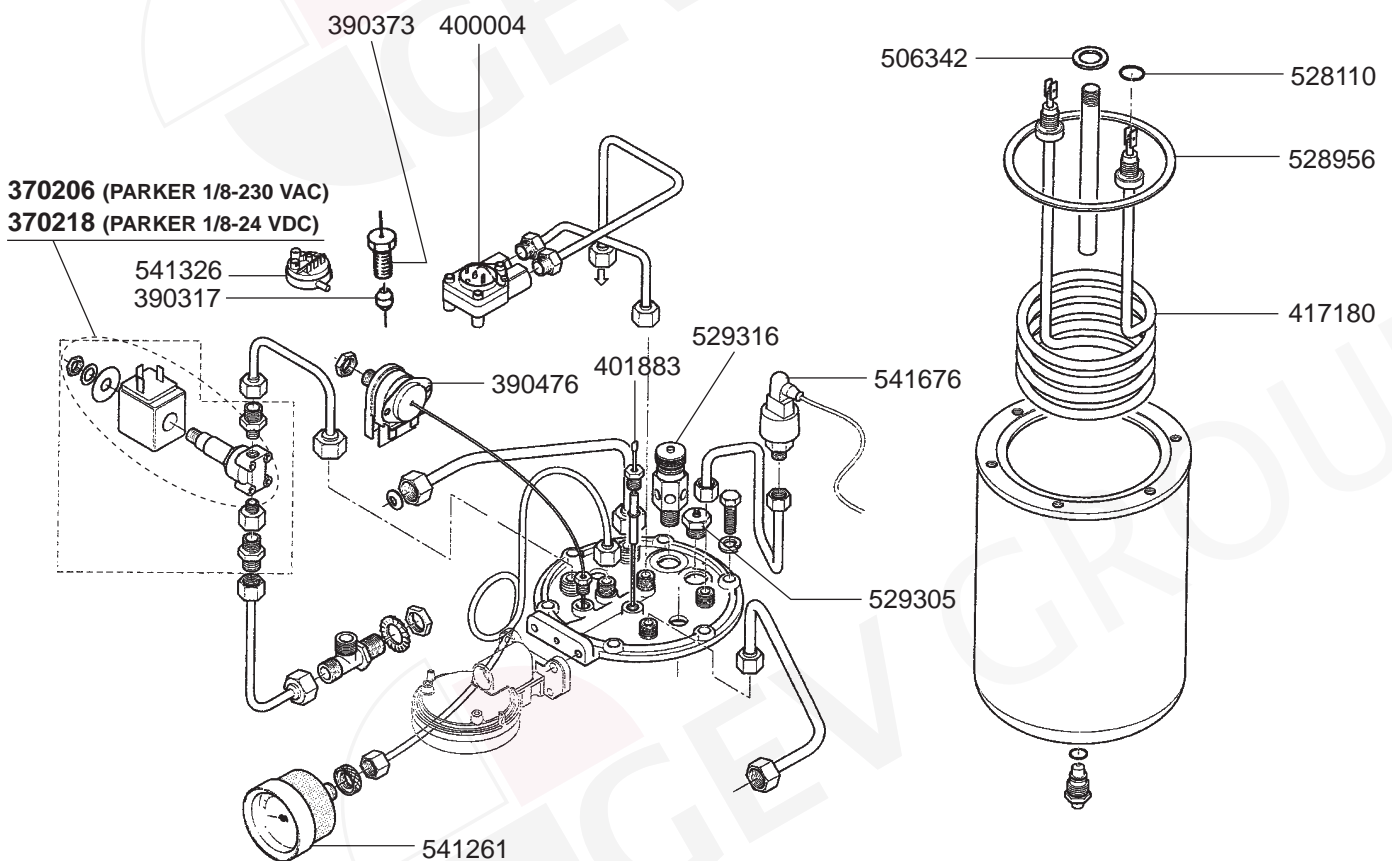

STEAM/WATER TAPS

OLD VALVES

RANCILIO – ESPRESSO MACHINES

1
ESPRESSO MACHINES

VALVES

LEVEL INDICATOR/MANOMETERS/DRIP TRAYS

BOILER

BOILER