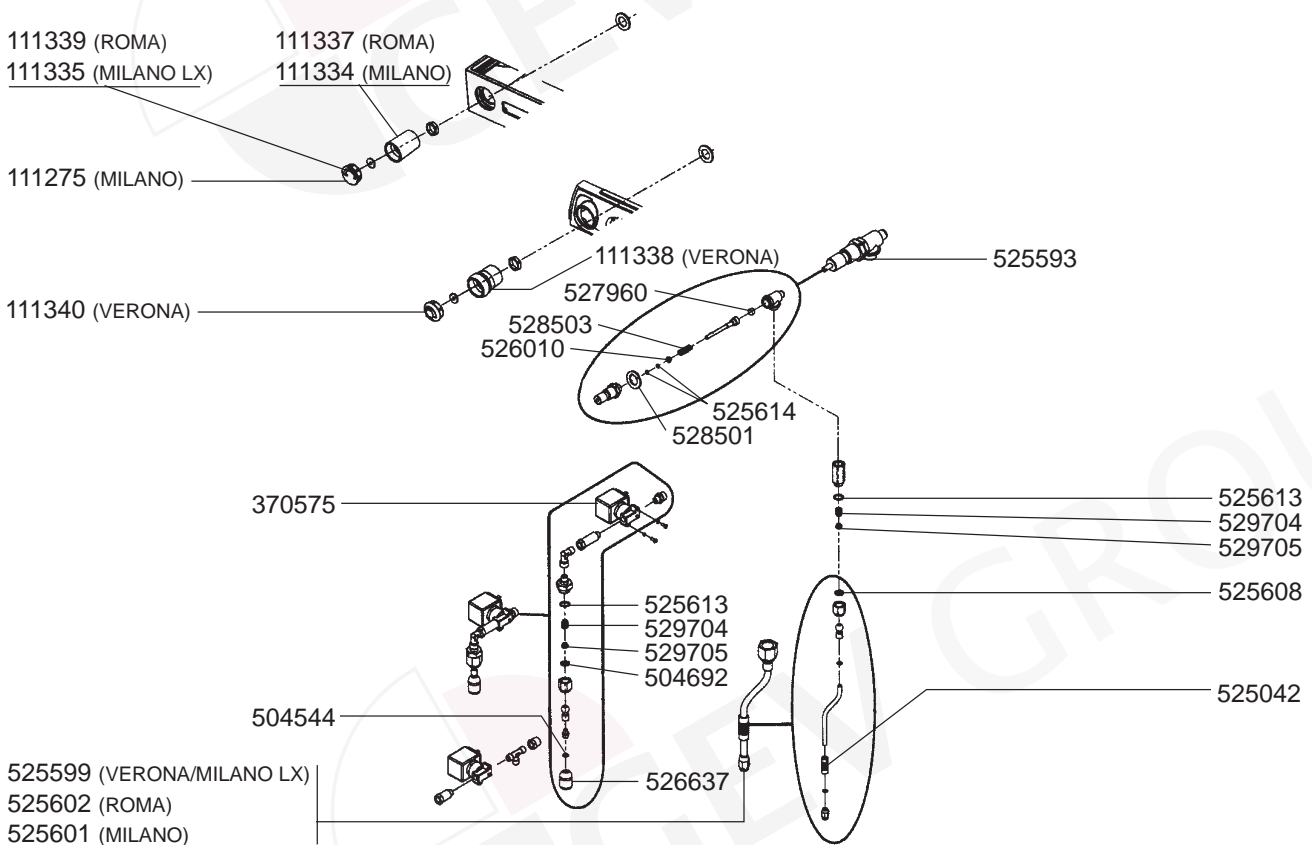

STEAM/WATER TAPS VERONA/ROMA/MILANO