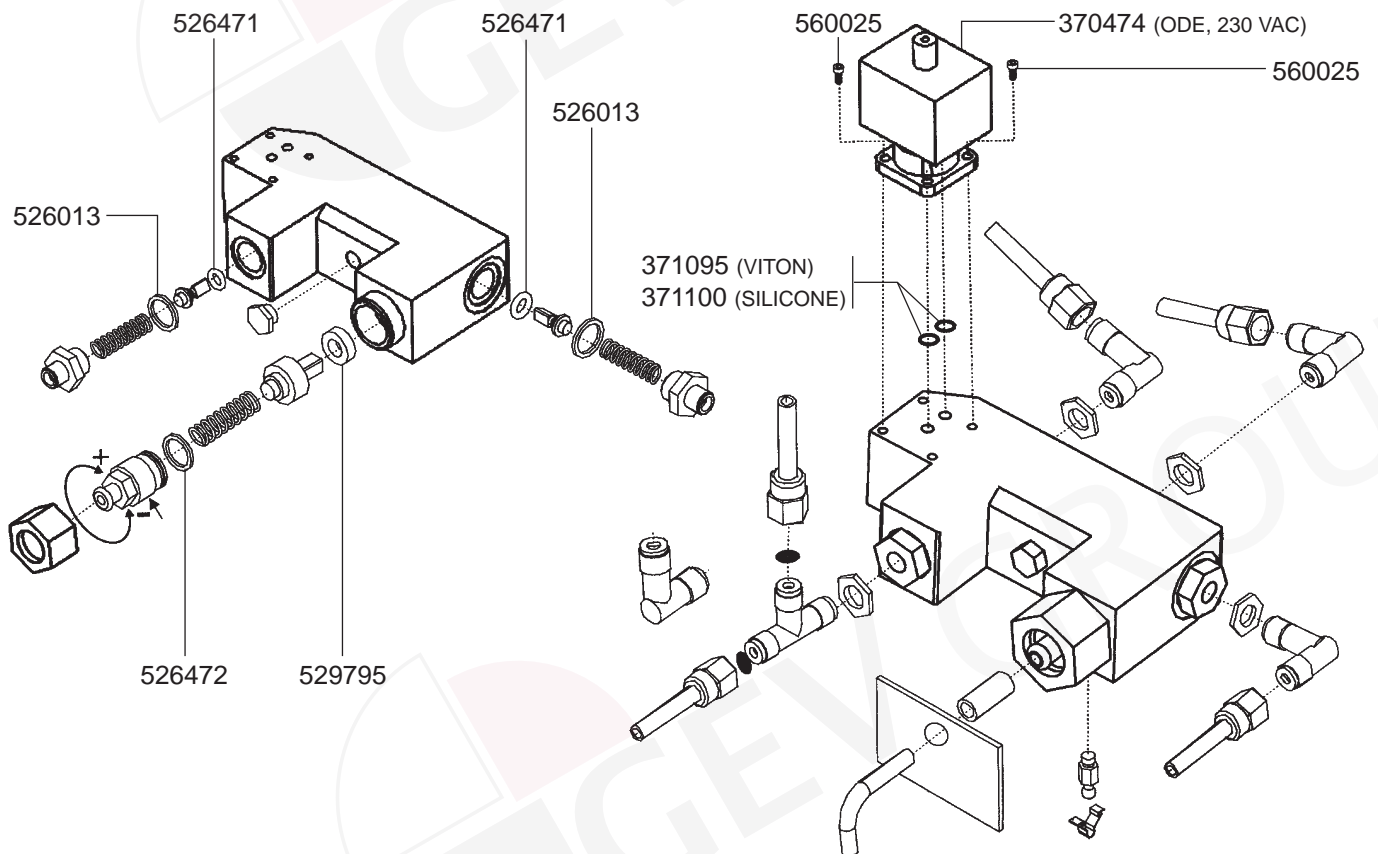

VALVES VIVA E/VIVA S 2GR/STEAMLINE

VALVES VIVA S 1GR

VALVES LC/XL PALLAS

VALVES MOSAIC

DRIP TRAY/MANOMETERS

BOILER VARIOUS

529306
(1/2")

529305
(3/8")