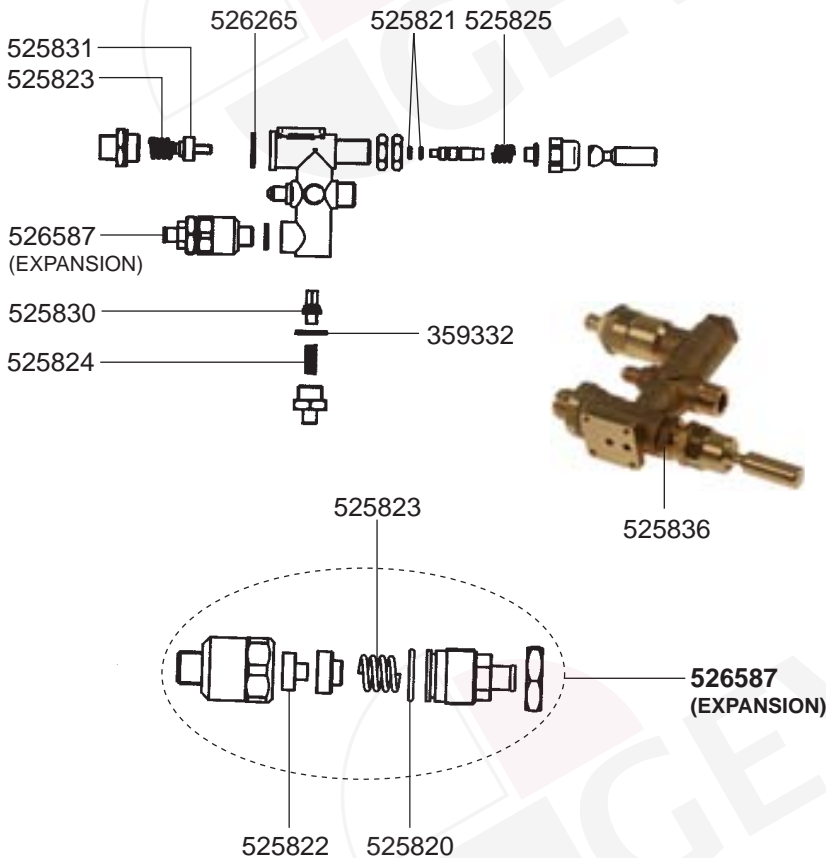

VALVES/LEVEL INDICATOR PRESTIGE REVOLUTION