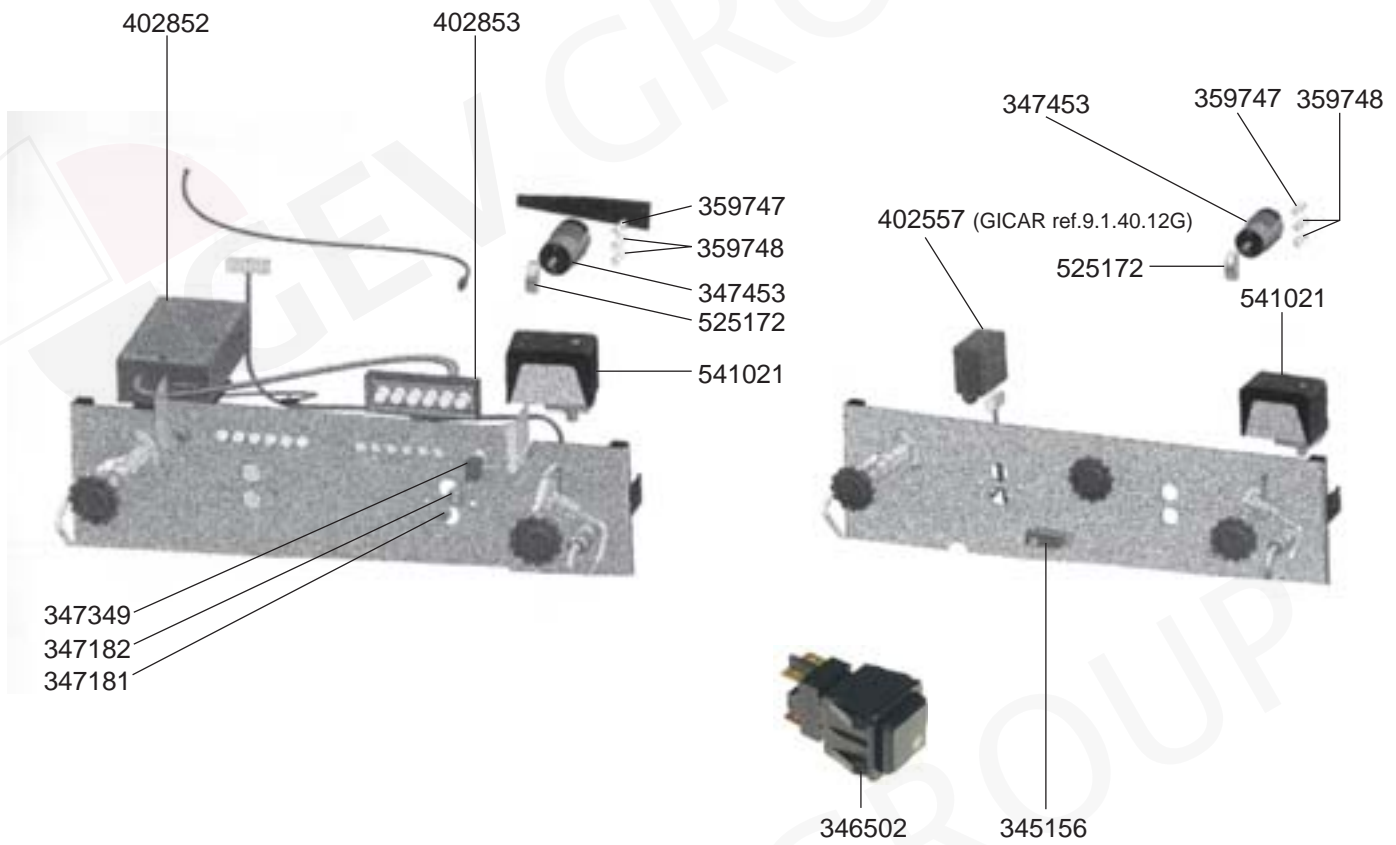

STEAM/WATER TAPS OLD MODELS

VALVES REPLICA/MINIAX/CUBO

VALVES R-EVOLUTION/LOLLO

LEVEL INDICATOR/MANOMETERS/DRIP TRAYS

BOILER VARIOUS

ELECTRICAL COMPONENTS REPLICA

ELECTRICAL COMPONENTS REPLICA

ELECTRICAL COMPONENTS CUBO