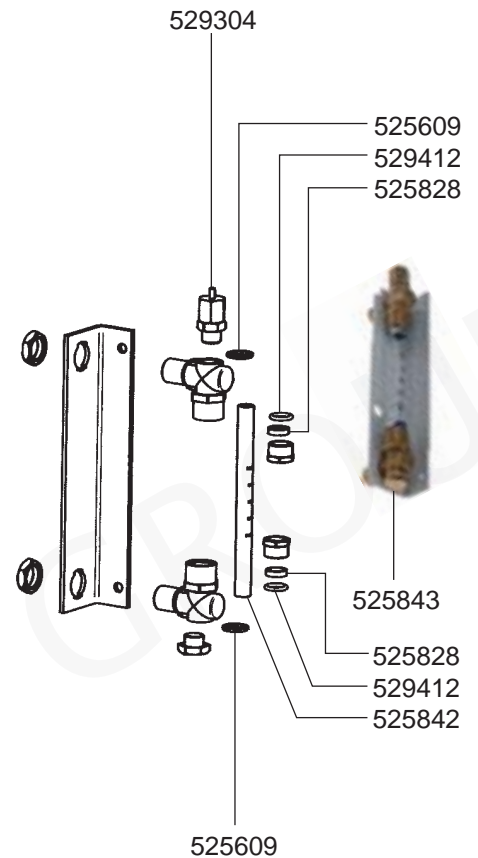

VALVES/LEVEL INDICATOR PRESTIGE REVOLUTION