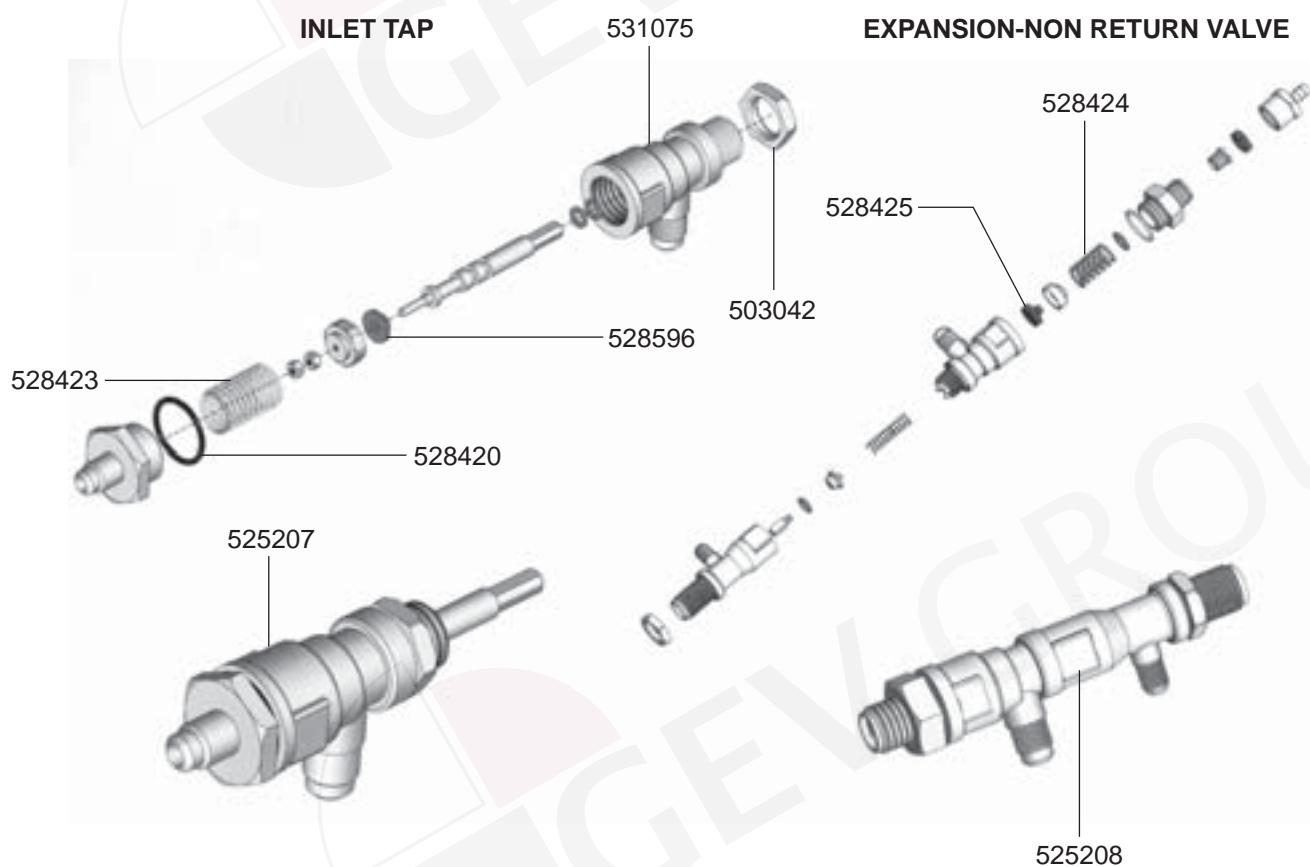

INLET TAP/EXPANSION-NON RETURN VALVE