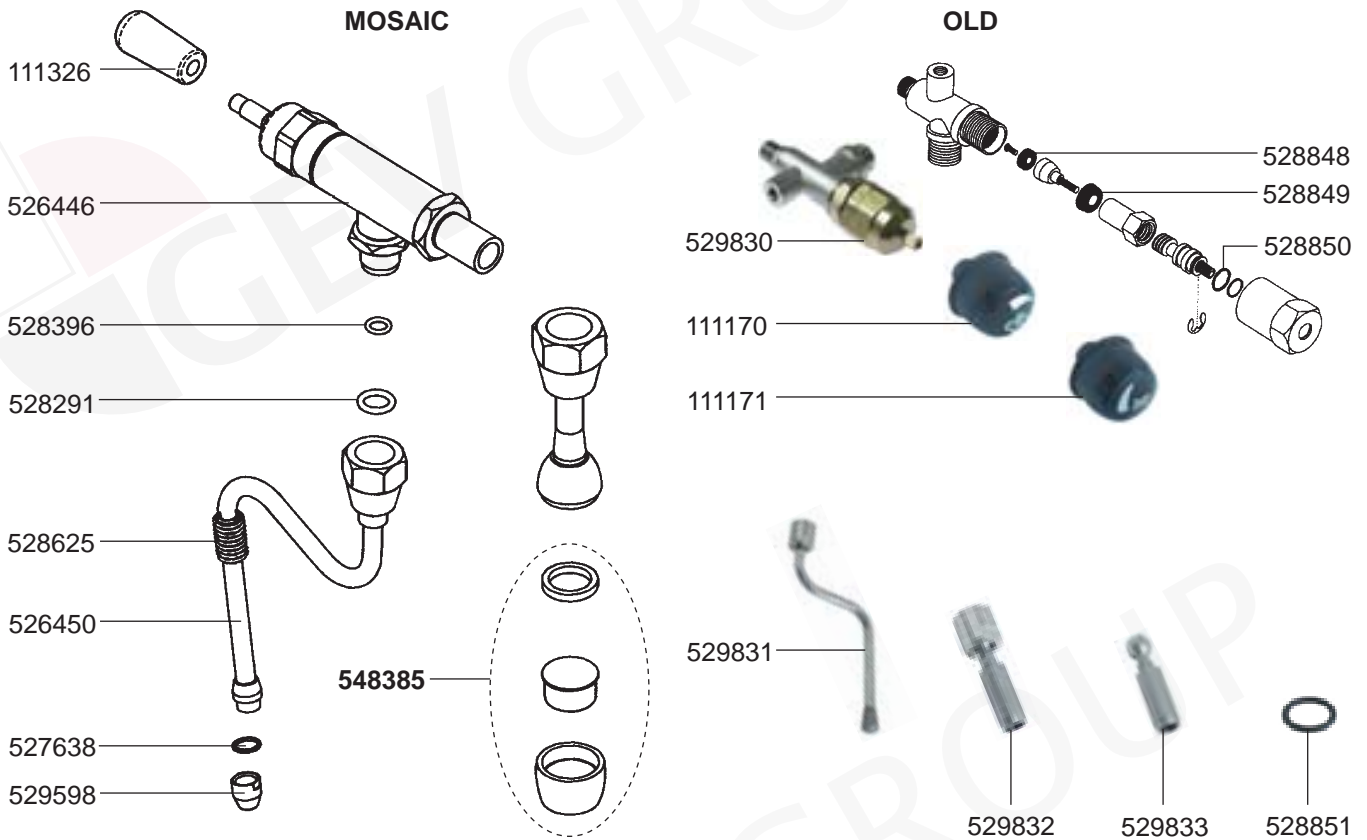

VALVES VIVA E/VIVA S 2GR/STEAMLINE

VALVES VIVA S 1GR

VALVES LC/XL PALLAS

VALVES MOSAIC

DRIP TRAY/MANOMETERS

BOILER VARIOUS

529306
(1/2")

529305
(3/8")