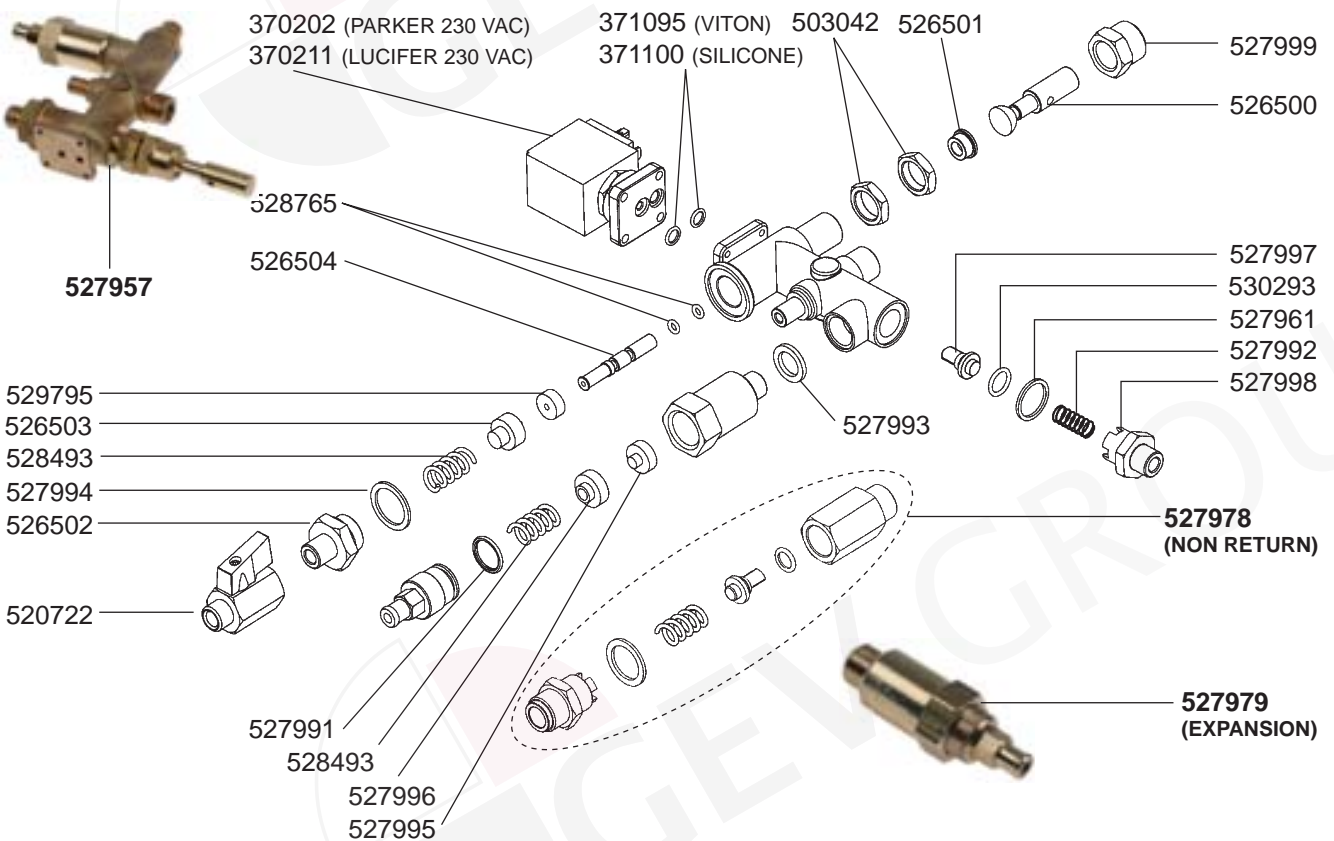

VALVES

BOILER VARIOUS TETIDE HIGHT HOT WATER PIPE

BOILER VARIOUS SYNCRO 6-11-14lt

ELECTRICAL COMPONENTS SYNCRO 2-3-4GR

ELECTRONIC

402239

402238

402246