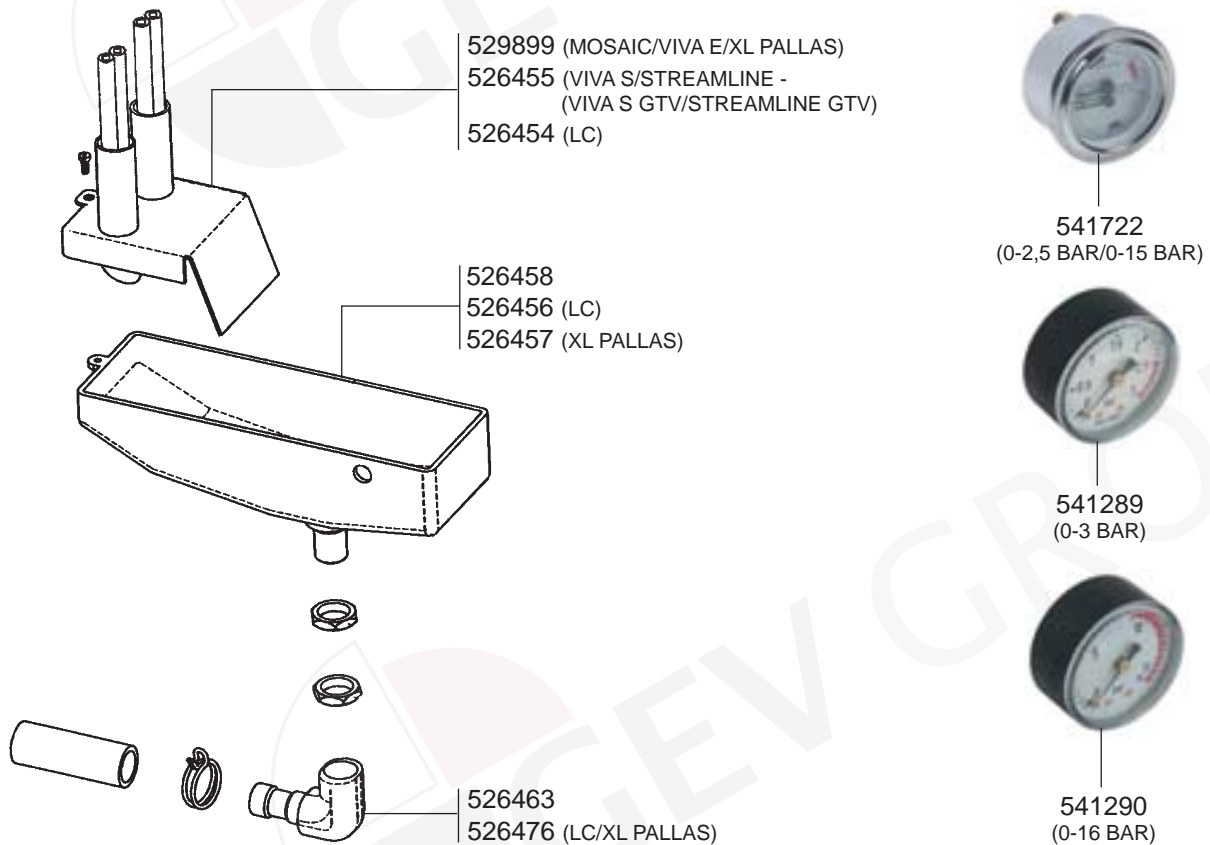

VALVES VIVA E/VIVA S 2GR/STEAMLINE

VALVES VIVA S 1GR

VALVES LC/XL PALLAS

VALVES MOSAIC

DRIP TRAY/MANOMETERS

BOILER VARIOUS

529306
(1/2")

529305
(3/8")