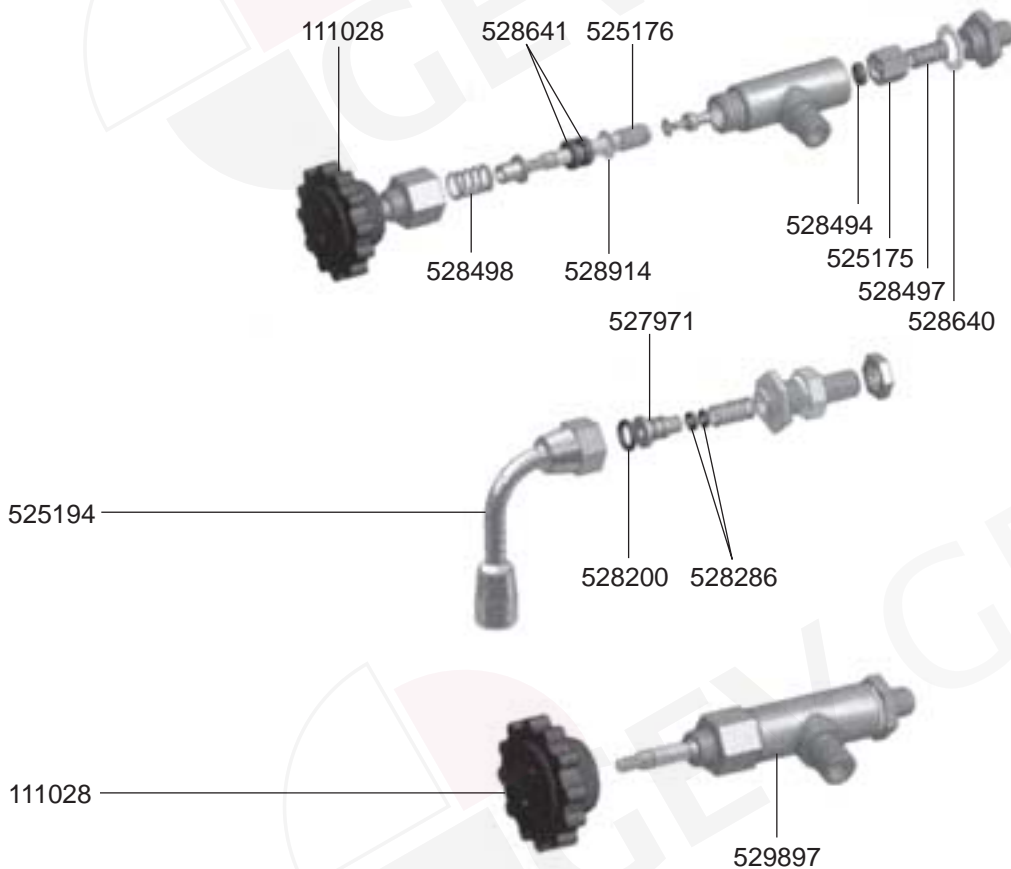

STEAM/WATER TAPS CUBO/REPLICA