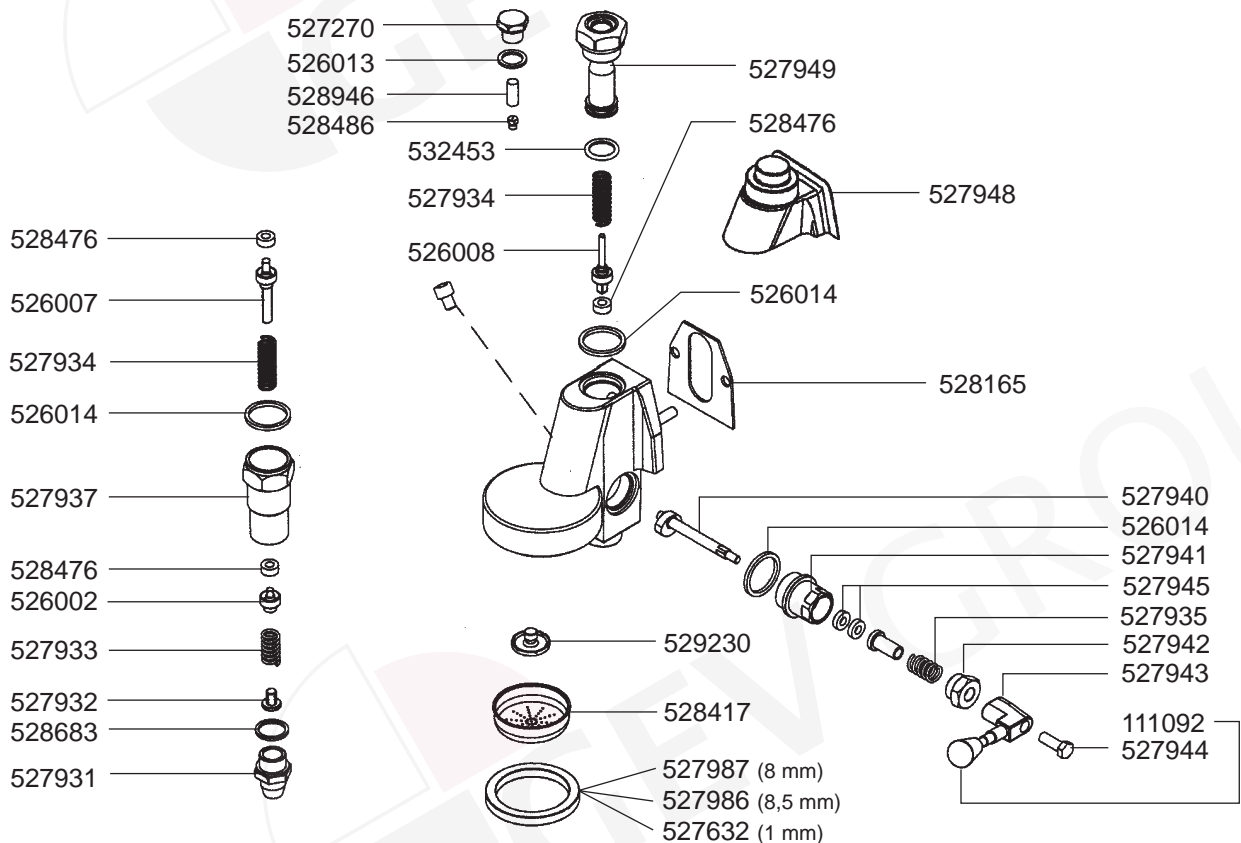

MANUAL GROUP