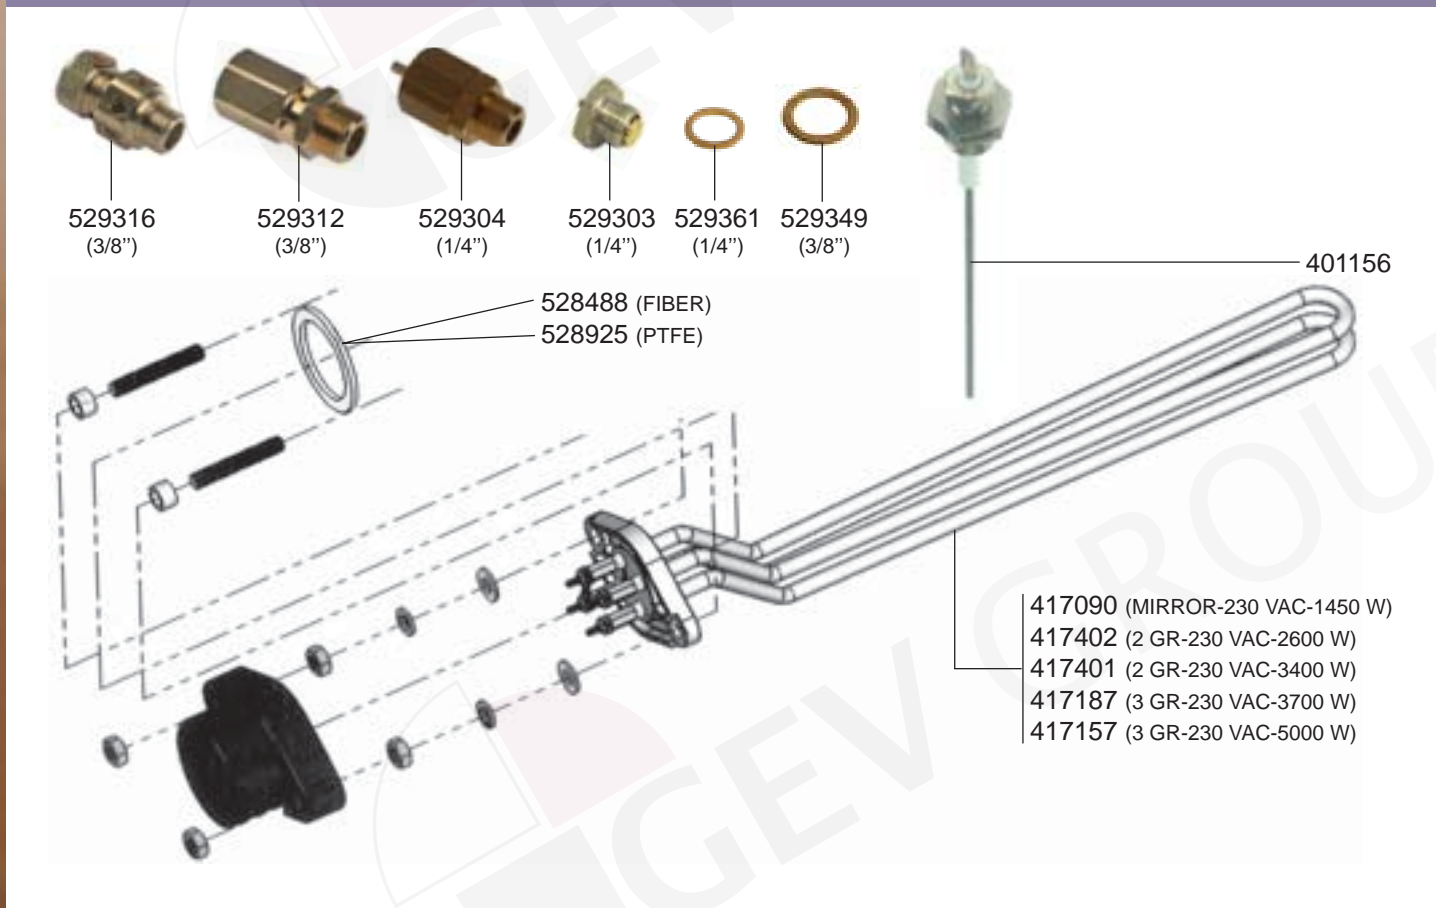

STEAM/WATER TAPS

INLET TAP/EXPANSION-NON RETURN VALVE

LEVEL INDICATOR/MANOMETER/DRIP TRAYS

BOILER VARIOUS

ELECTRICAL COMPONENTS

401724

358676

345148