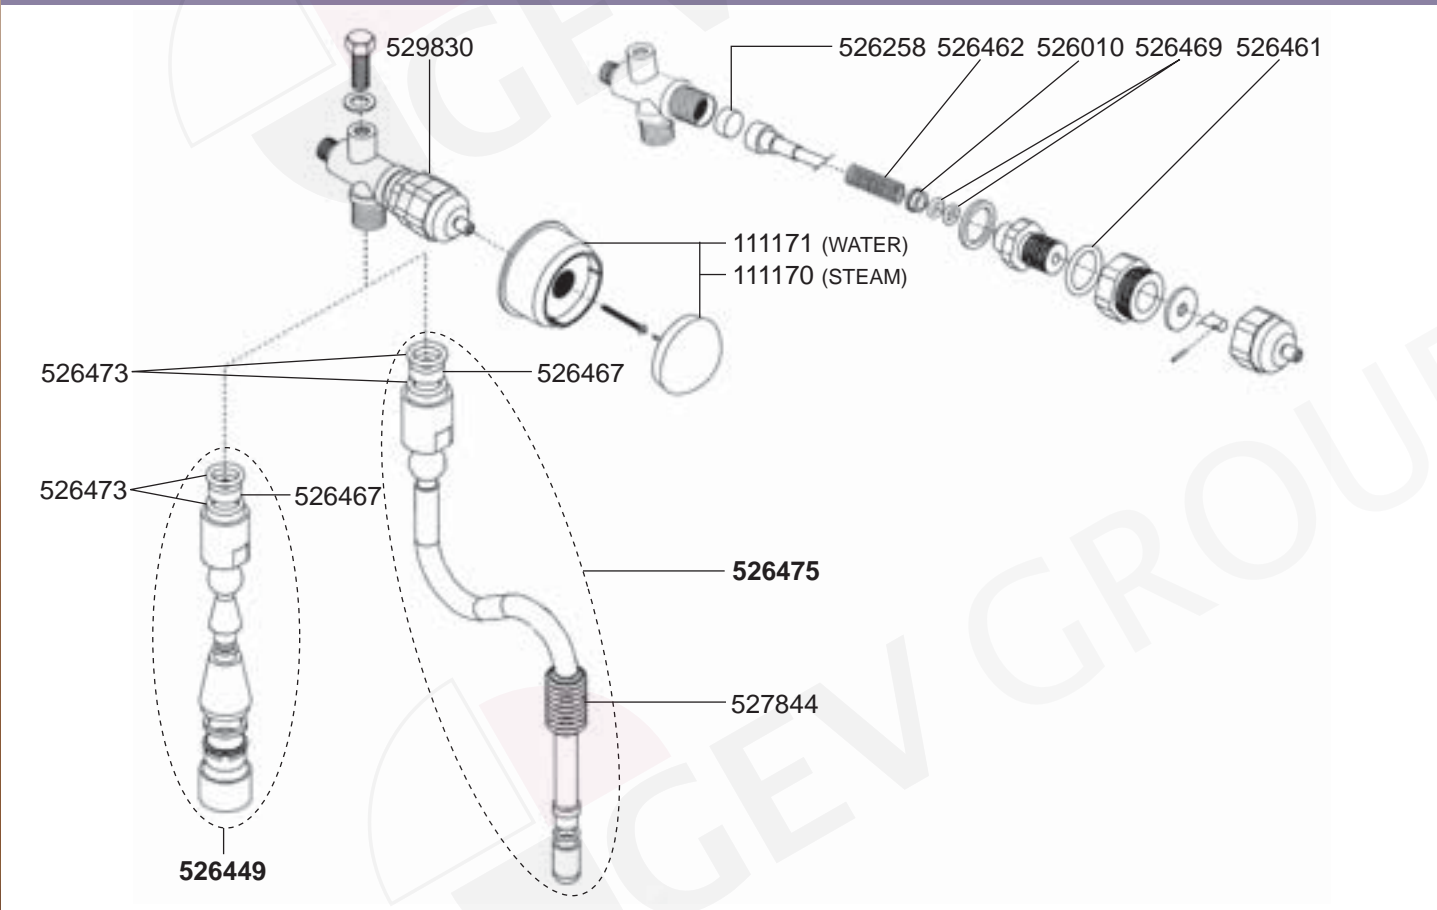

GROUP VIVA S (GID 2008)/STREAMLINE

GROUP MOSAIC

FILTER HOLDERS

STEAM/WATER TAPS VIVA E/S

STEAM/WATER TAPS LC

STEAM/WATER TAPS XL PALLAS

STEAM/WATER TAPS STREAMLINE

STEAM/WATER TAPS MOSAIC - OLD MODELS