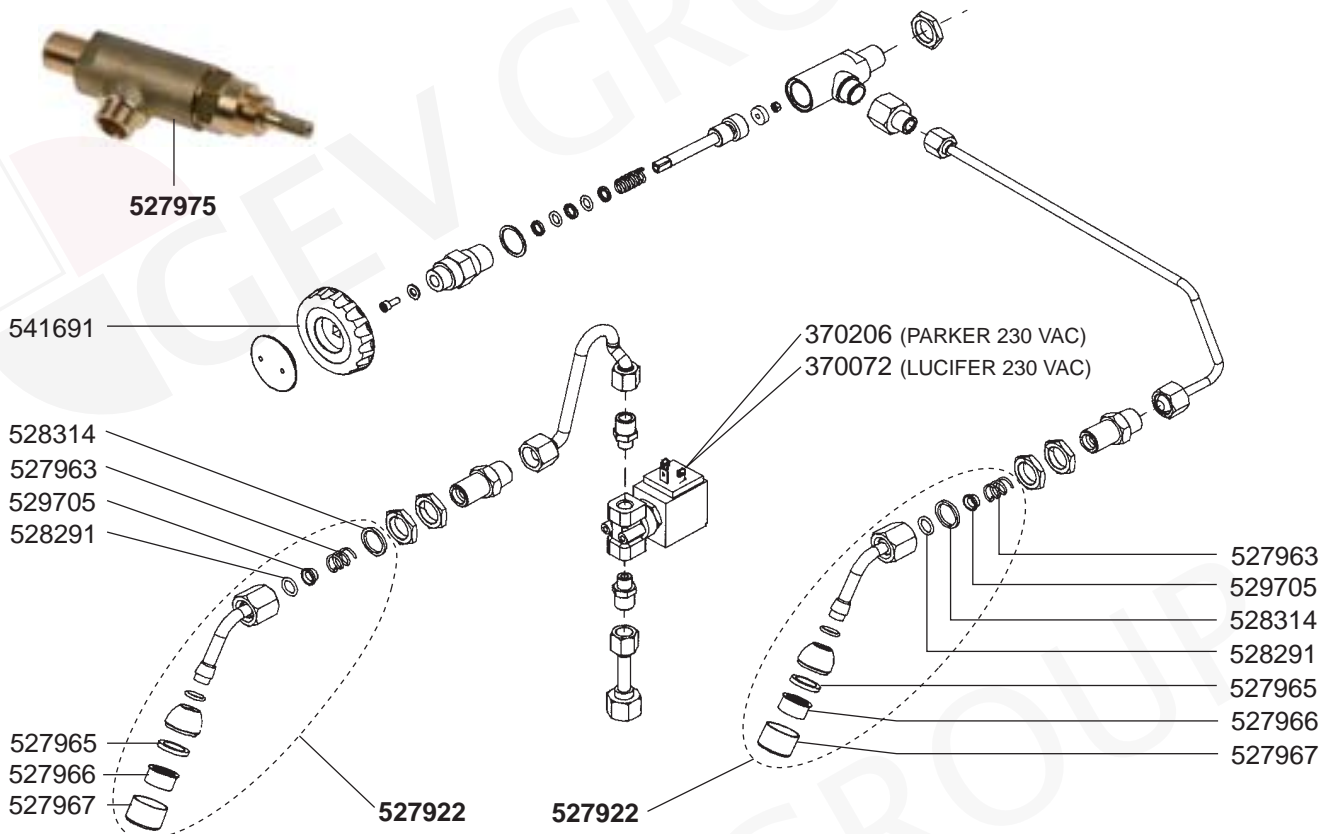

VALVES

BOILER VARIOUS TETIDE HIGHT HOT WATER PIPE

BOILER VARIOUS SYNCRO 6-11-14lt

ELECTRICAL COMPONENTS SYNCRO 2-3-4GR

ELECTRONIC

402239

402238

402246