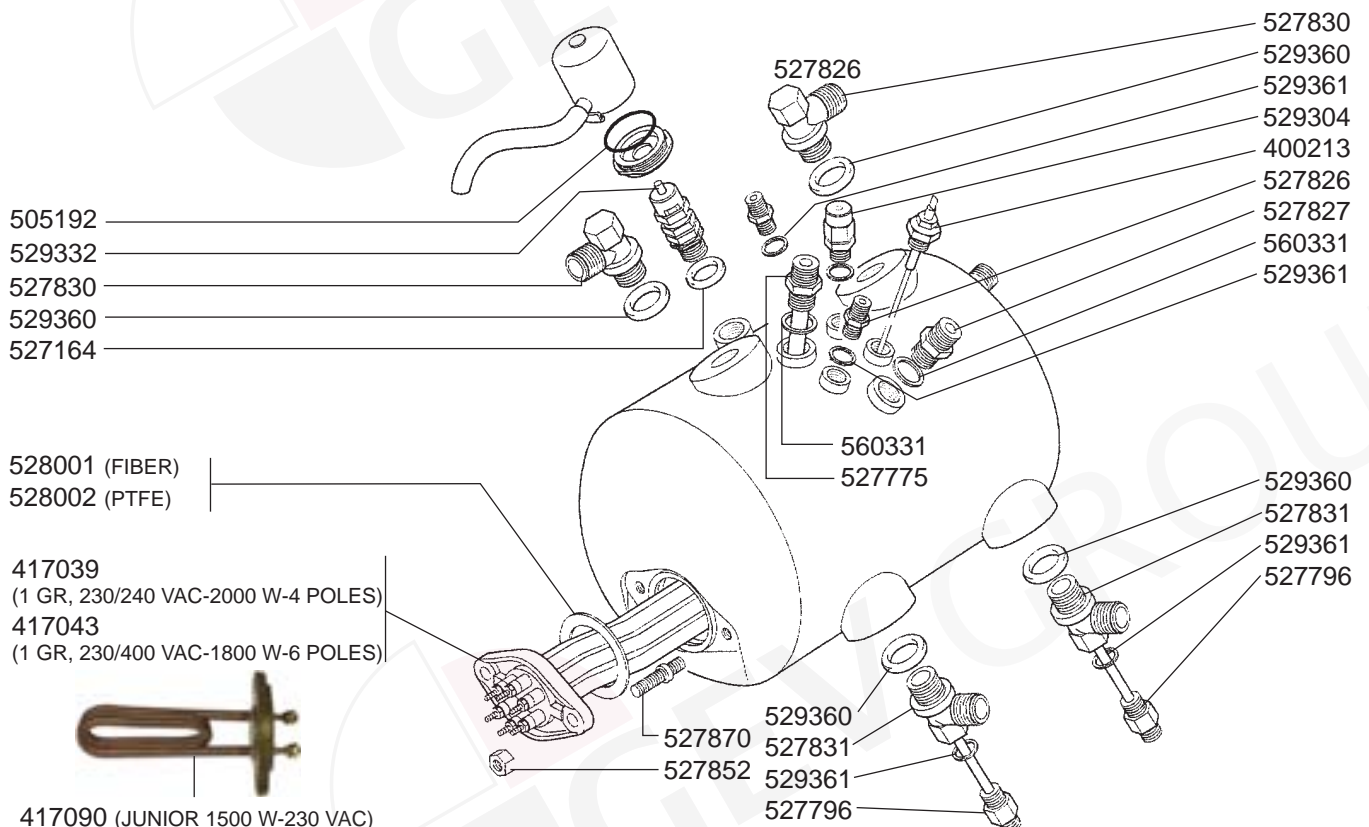

BOILER VARIOUS COMPATTA