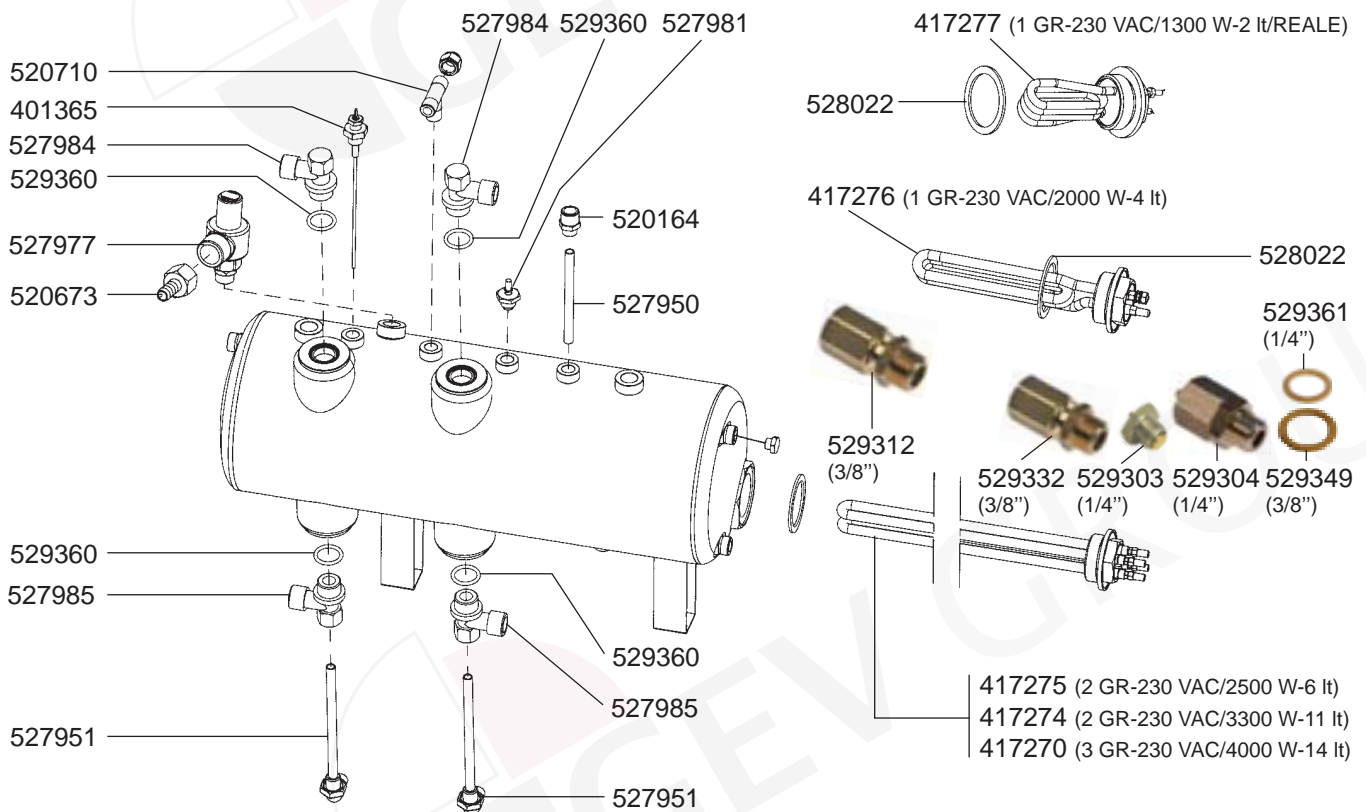

VALVES

BOILER VARIOUS TETIDE HIGHT HOT WATER PIPE

BOILER VARIOUS SYNCRO 6-11-14lt

ELECTRICAL COMPONENTS SYNCRO 2-3-4GR

ELECTRONIC

402239

402238

402246