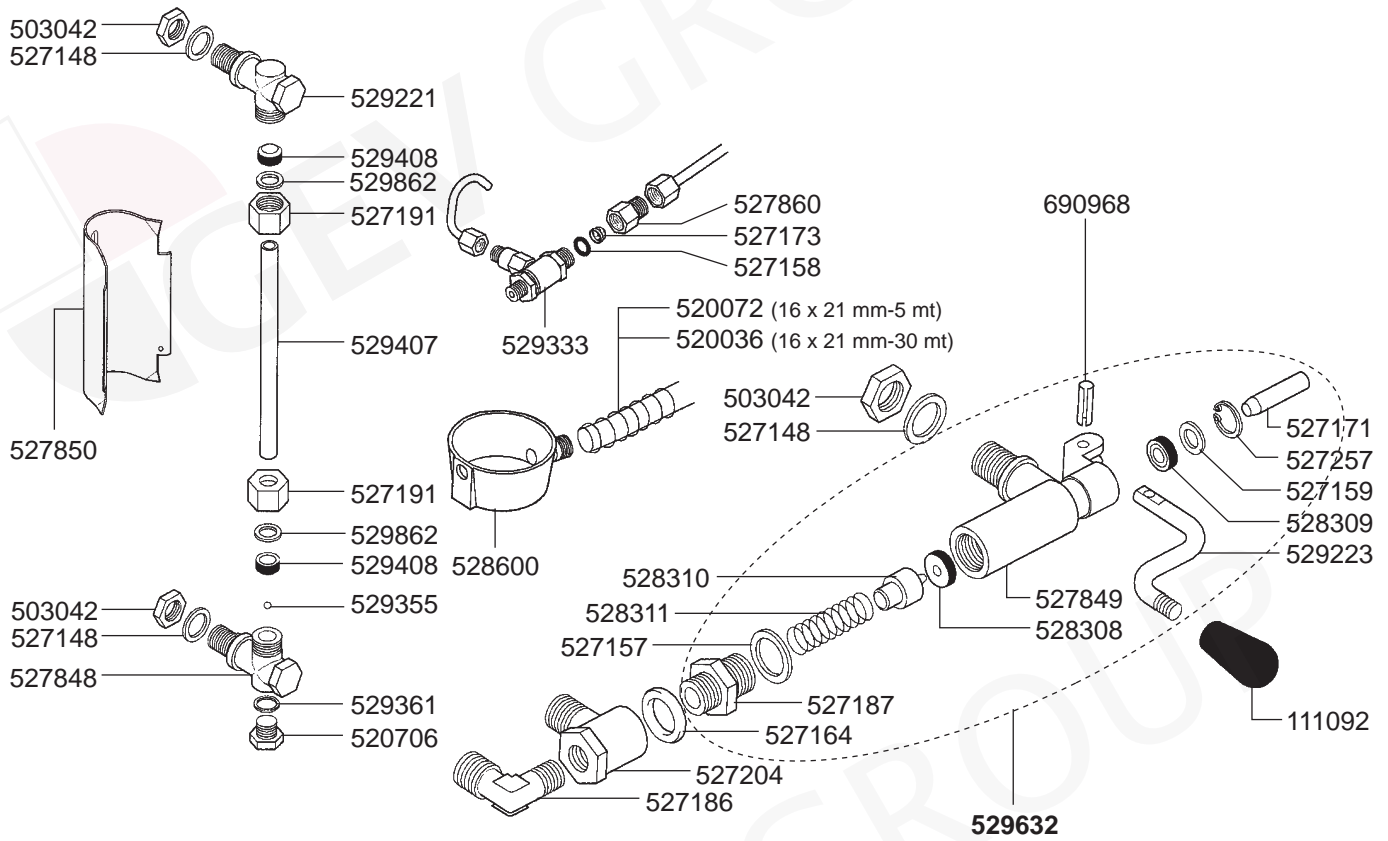

STEAM/WATER TAPS

STEAM/WATER TAPS

**POLARIS/ATLAS/
AIRY/ORION**

JUNIOR/NOVA

SPHERA

VENUS

VELA

LEVEL INDICATOR/VALVES/DRIP TRAY