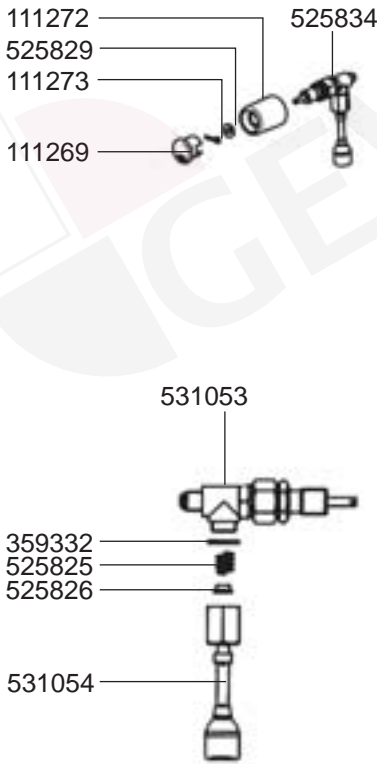

WATER TAP/VALVES ATLANTIC/PRESTIGE REVOLUTION

ATLANTIC/PRESTIGE REVOLUTION