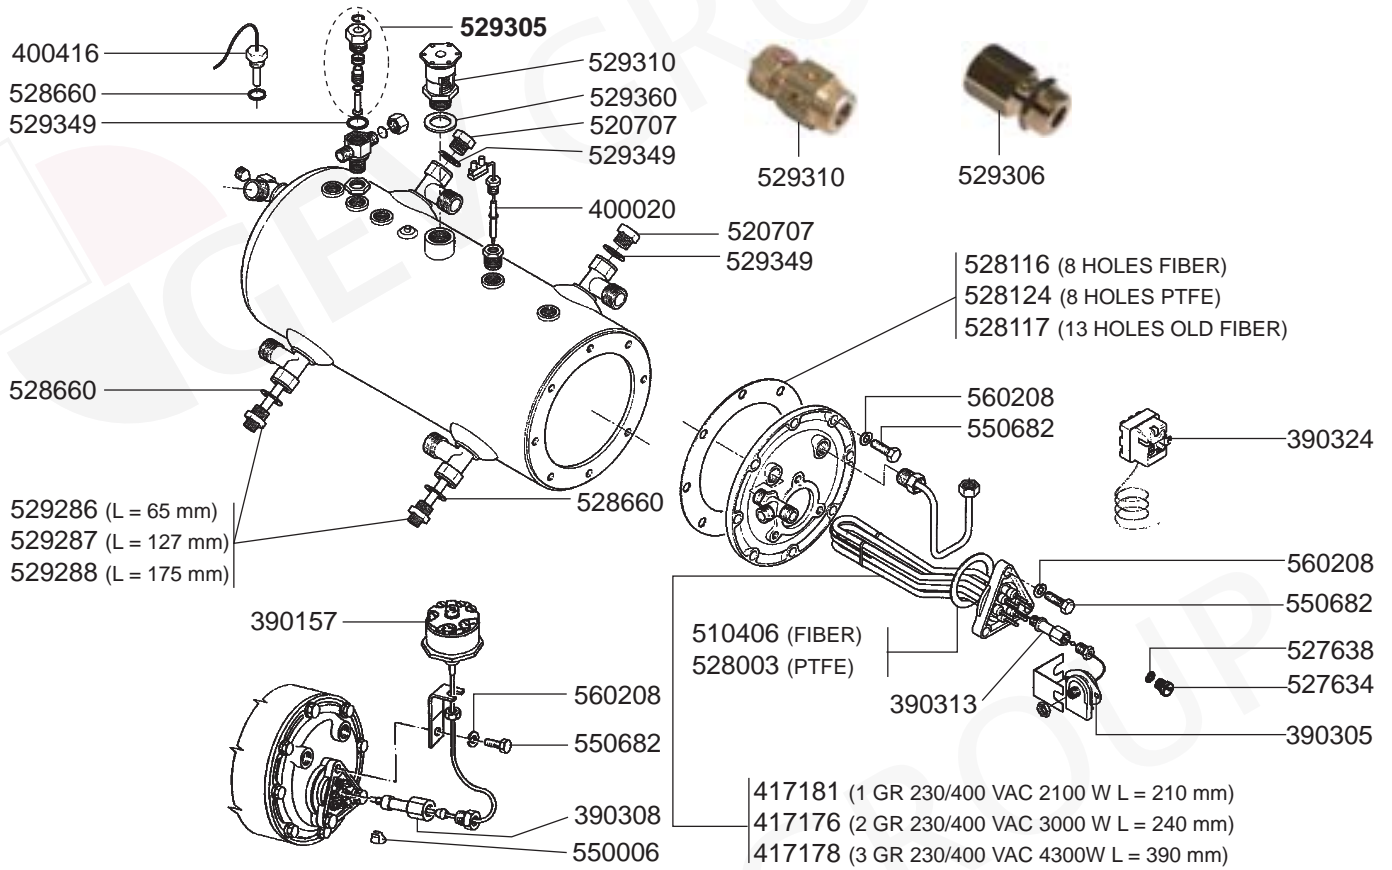

STEAM/WATER TAPS

OLD VALVES

RANCILIO – ESPRESSO MACHINES

1
ESPRESSO MACHINES

VALVES

LEVEL INDICATOR/MANOMETERS/DRIP TRAYS

BOILER

BOILER