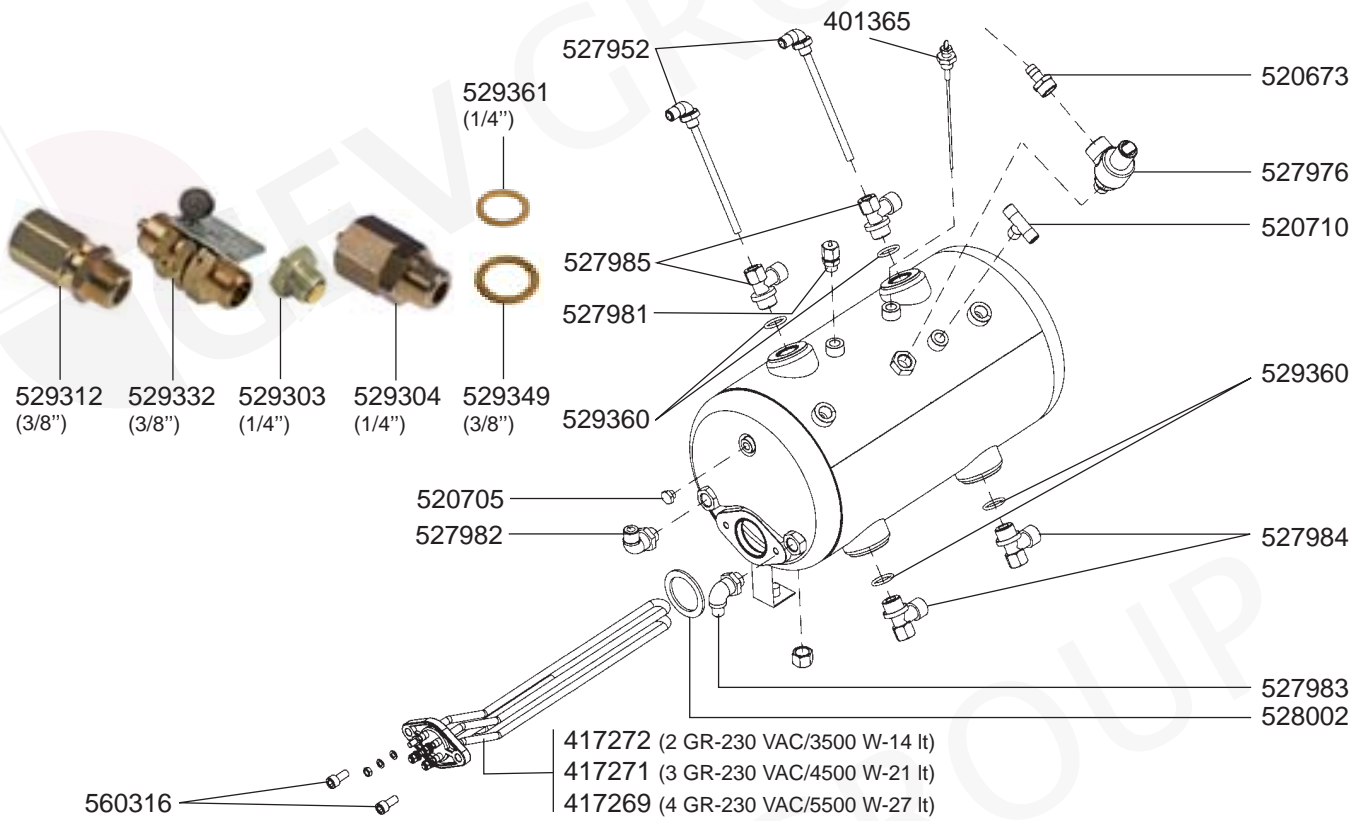

VALVES

BOILER VARIOUS TETIDE HIGHT HOT WATER PIPE

BOILER VARIOUS SYNCRO 6-11-14lt

ELECTRICAL COMPONENTS SYNCRO 2-3-4GR

ELECTRONIC

402239

402238

402246