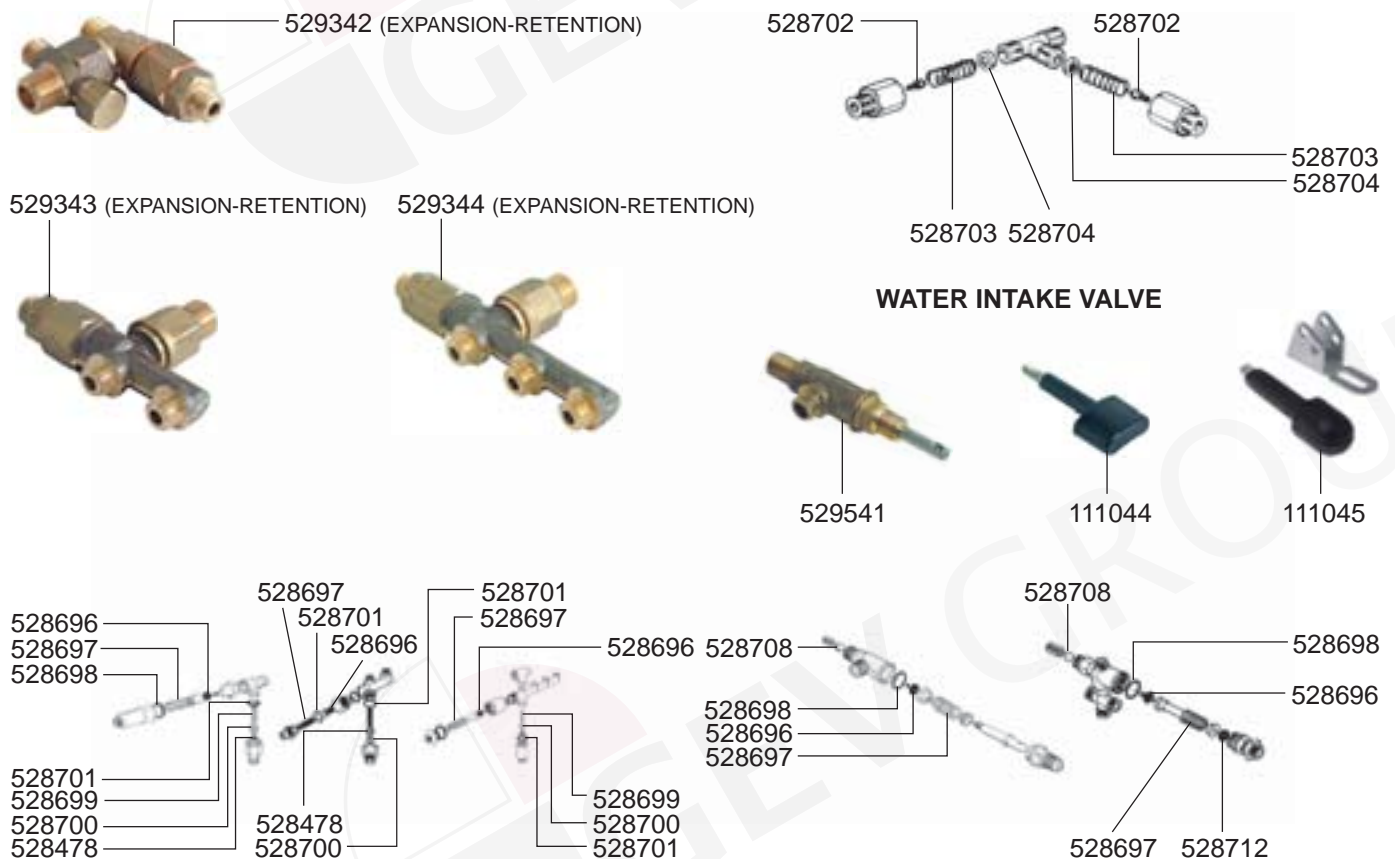

STEAM/WATER TAPS

OLD VALVES