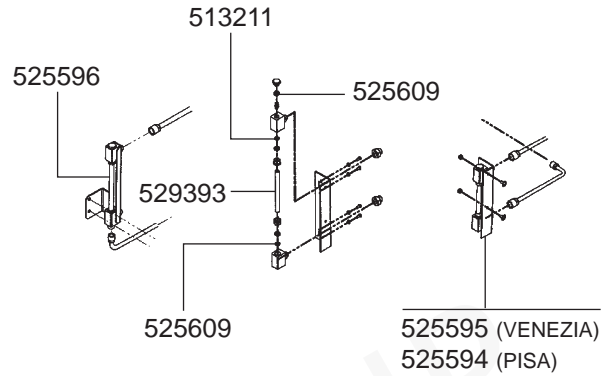

VALVES

LEVEL INDICATOR

VERONA

MILANO

VENEZIA

BOILER/MANOMETERS/DRIP TRAYS VARIOUS

ELECTRICAL COMPONENTS VERONA

ELECTRICAL COMPONENTS ROMA