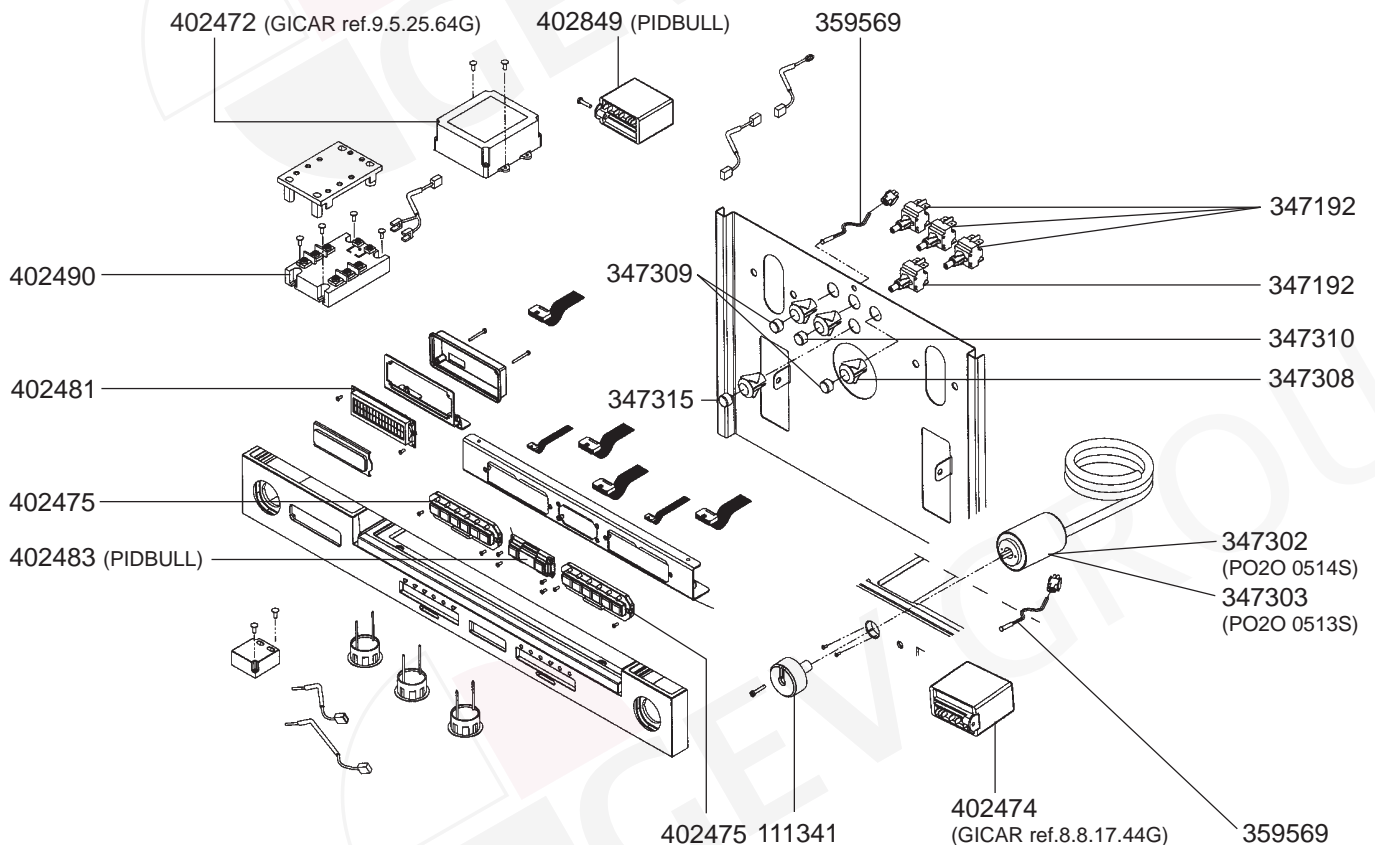

VALVES

LEVEL INDICATOR

VERONA

MILANO

VENEZIA

BOILER/MANOMETERS/DRIP TRAYS VARIOUS

ELECTRICAL COMPONENTS VERONA

ELECTRICAL COMPONENTS ROMA