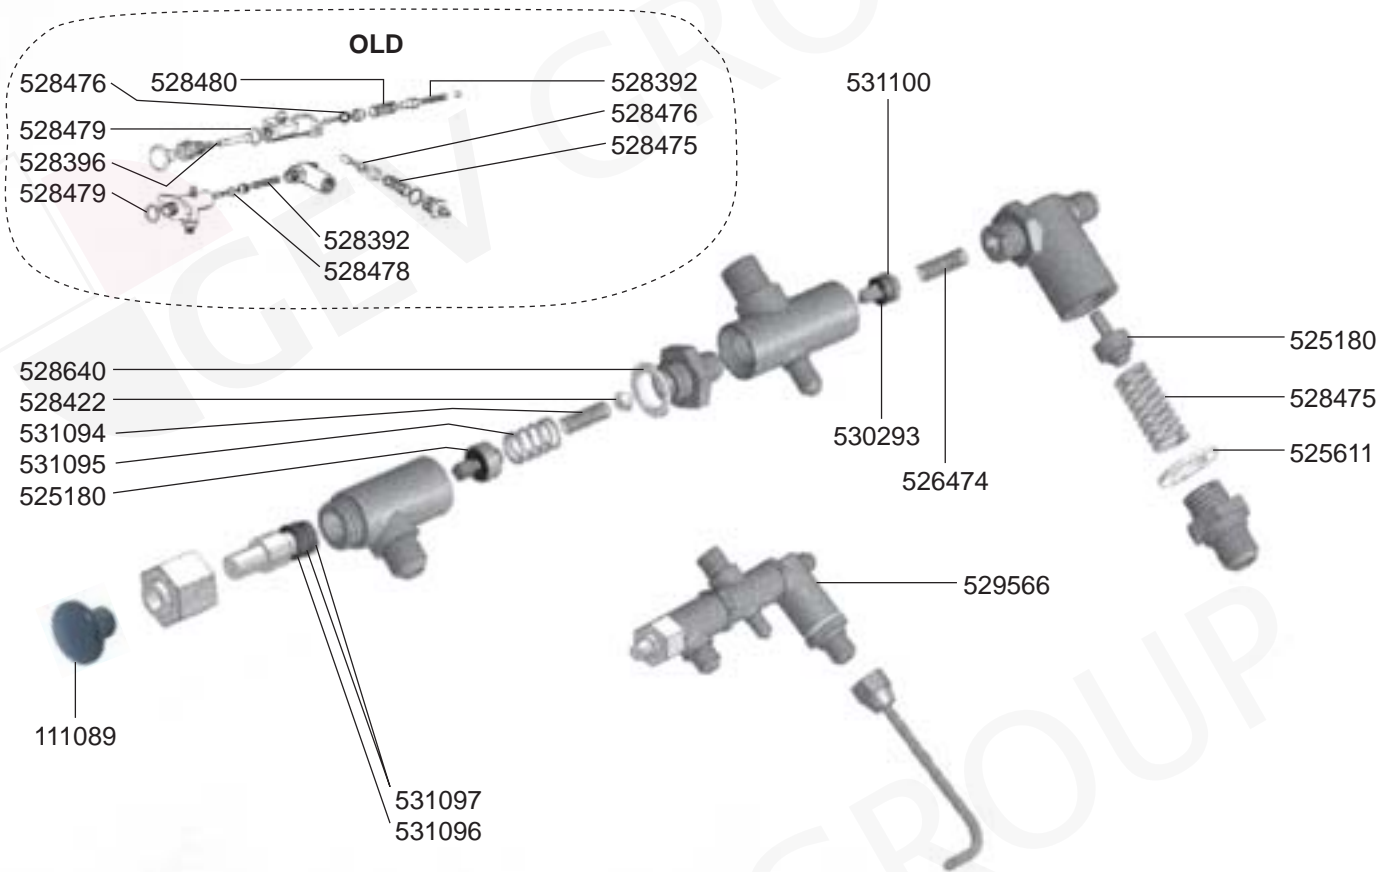

VALVES REPLICA/MINIAX/CUBO