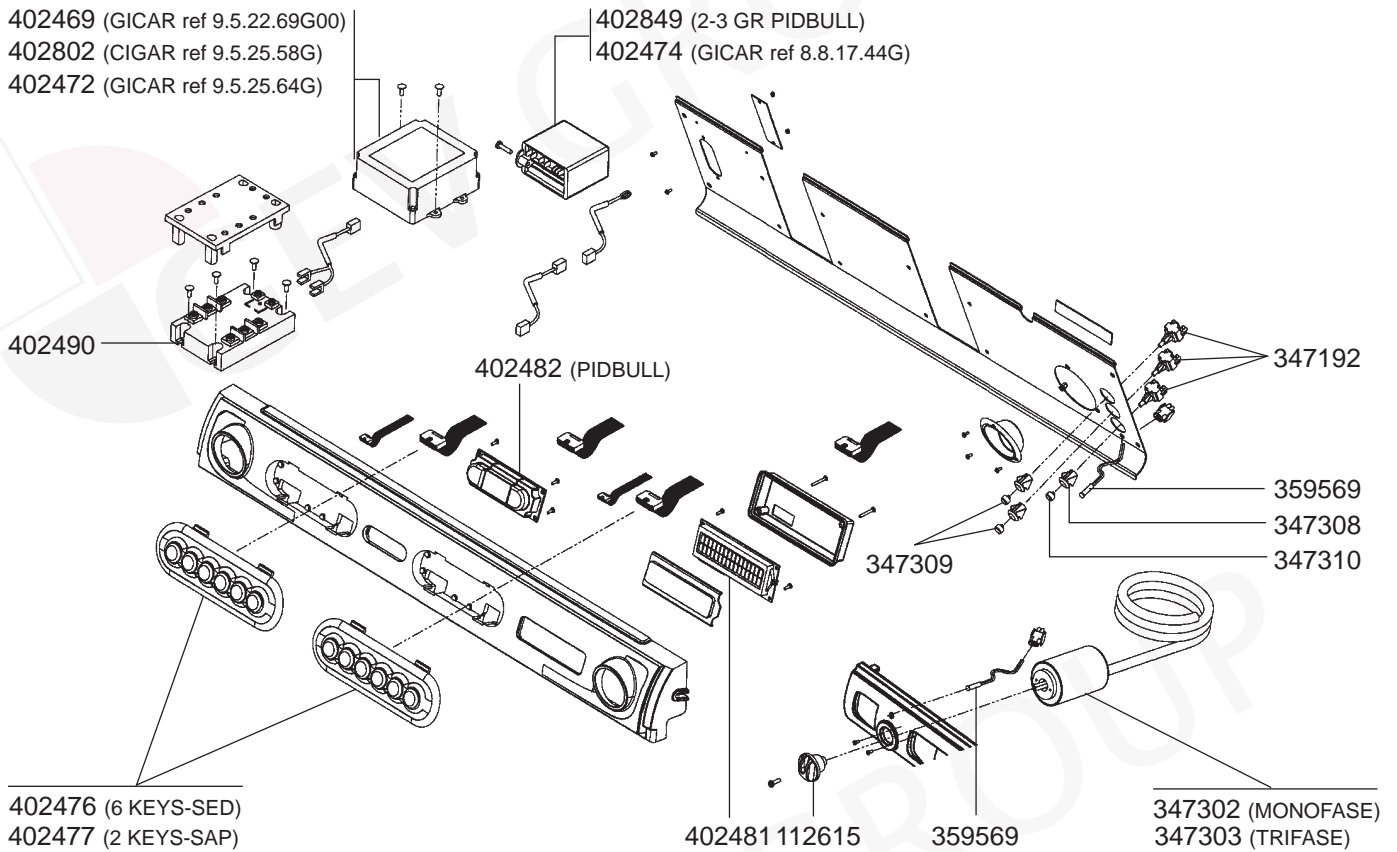

VALVES

LEVEL INDICATOR

VERONA

MILANO

VENEZIA

BOILER/MANOMETERS/DRIP TRAYS VARIOUS

ELECTRICAL COMPONENTS VERONA

ELECTRICAL COMPONENTS ROMA