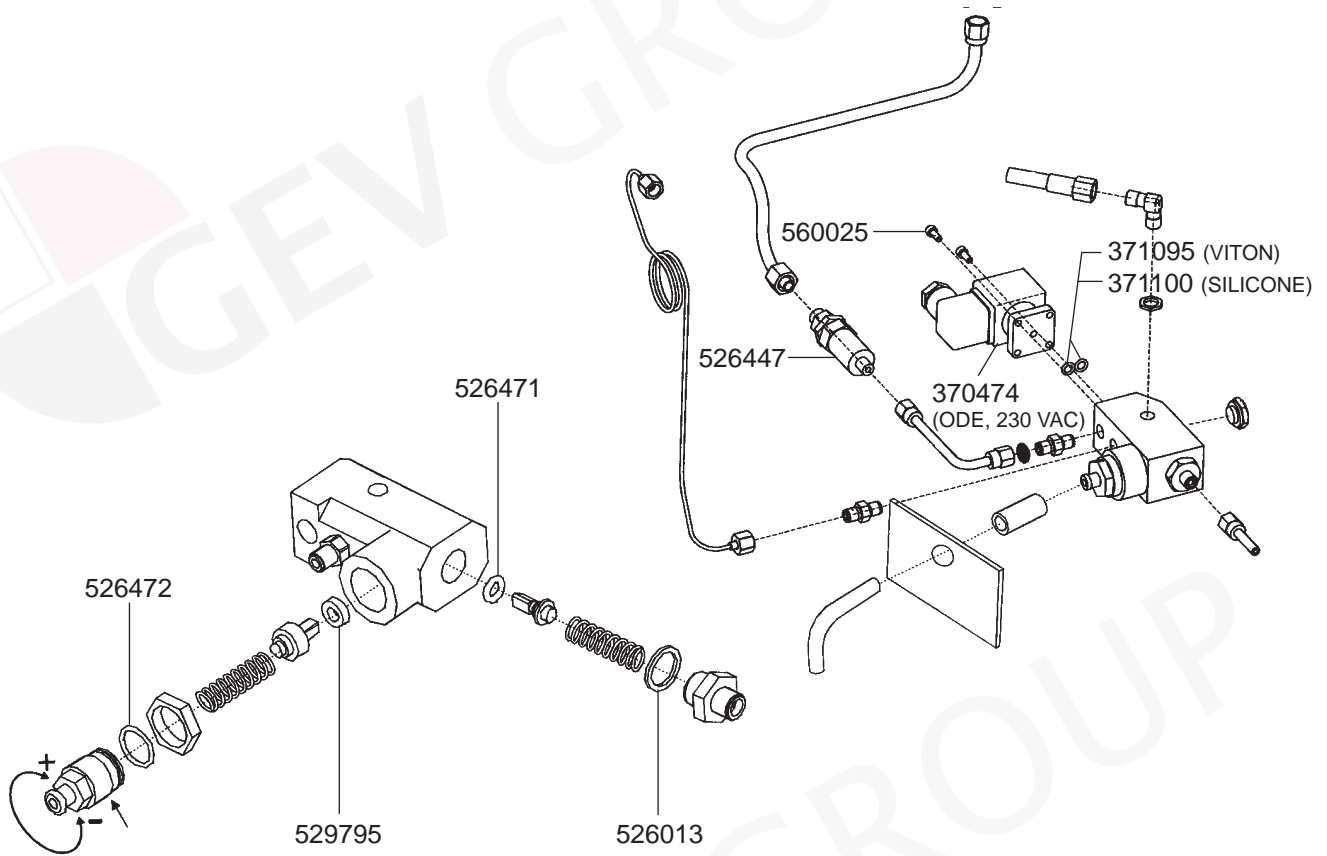

VALVES VIVA E/VIVA S 2GR/STEAMLINE

VALVES VIVA S 1GR

VALVES LC/XL PALLAS

VALVES MOSAIC

DRIP TRAY/MANOMETERS

BOILER VARIOUS

529306
(1/2")

529305
(3/8")