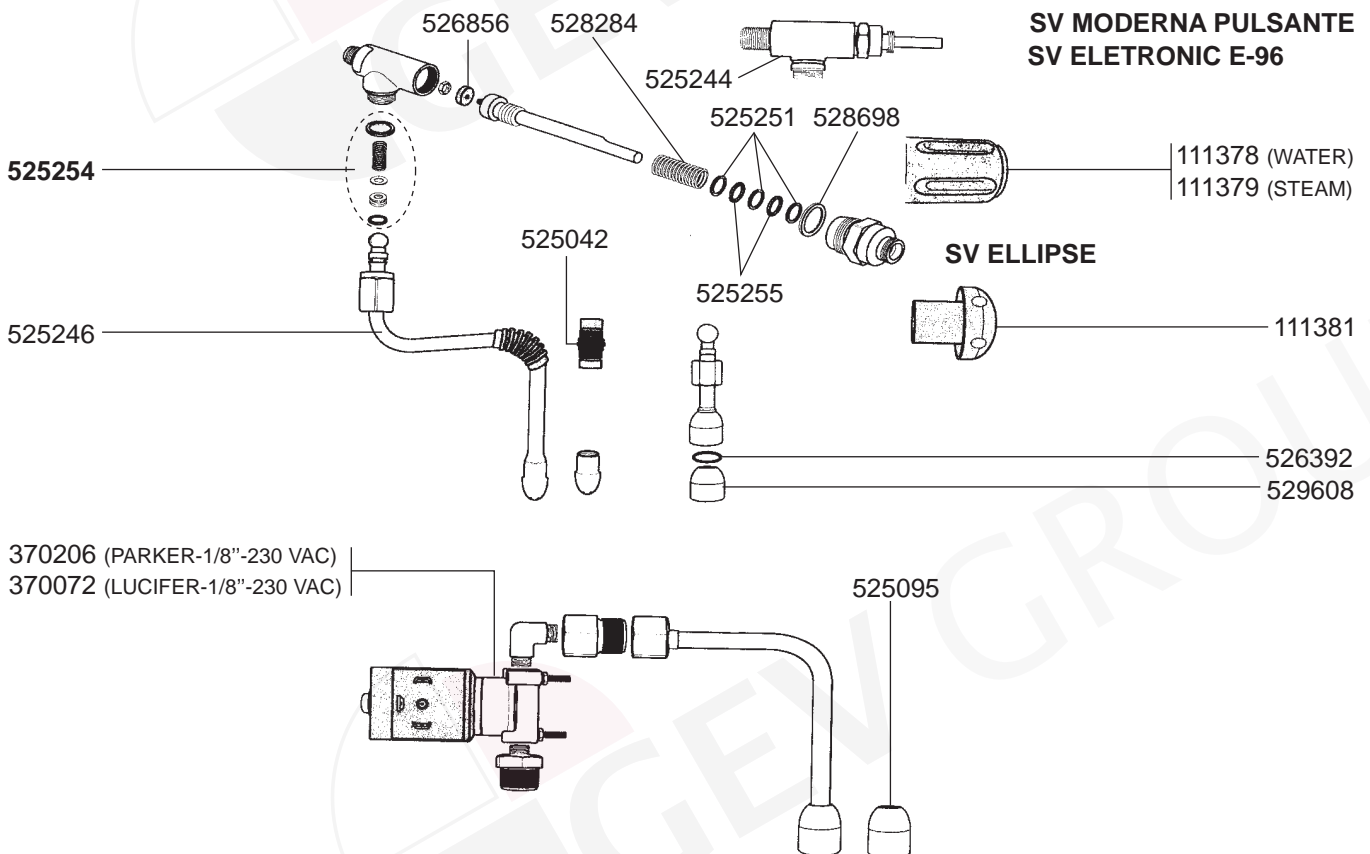

527634

529894

529161 (ADJUSTABLE)

STEAM/WATER TAPS SV MODERNA PULSANTE/SV ELECTRONIC E96/SV ELLIPSE

STEAM/WATER TAPS SV JOLLY

VALVES/LEVEL INDICATOR/MANOMETER

BOILER VARIOUS

ELECTRICAL COMPONENTS SV ELECTRONIC E96/SV MODERNA PULSANTE/SV JOLLY