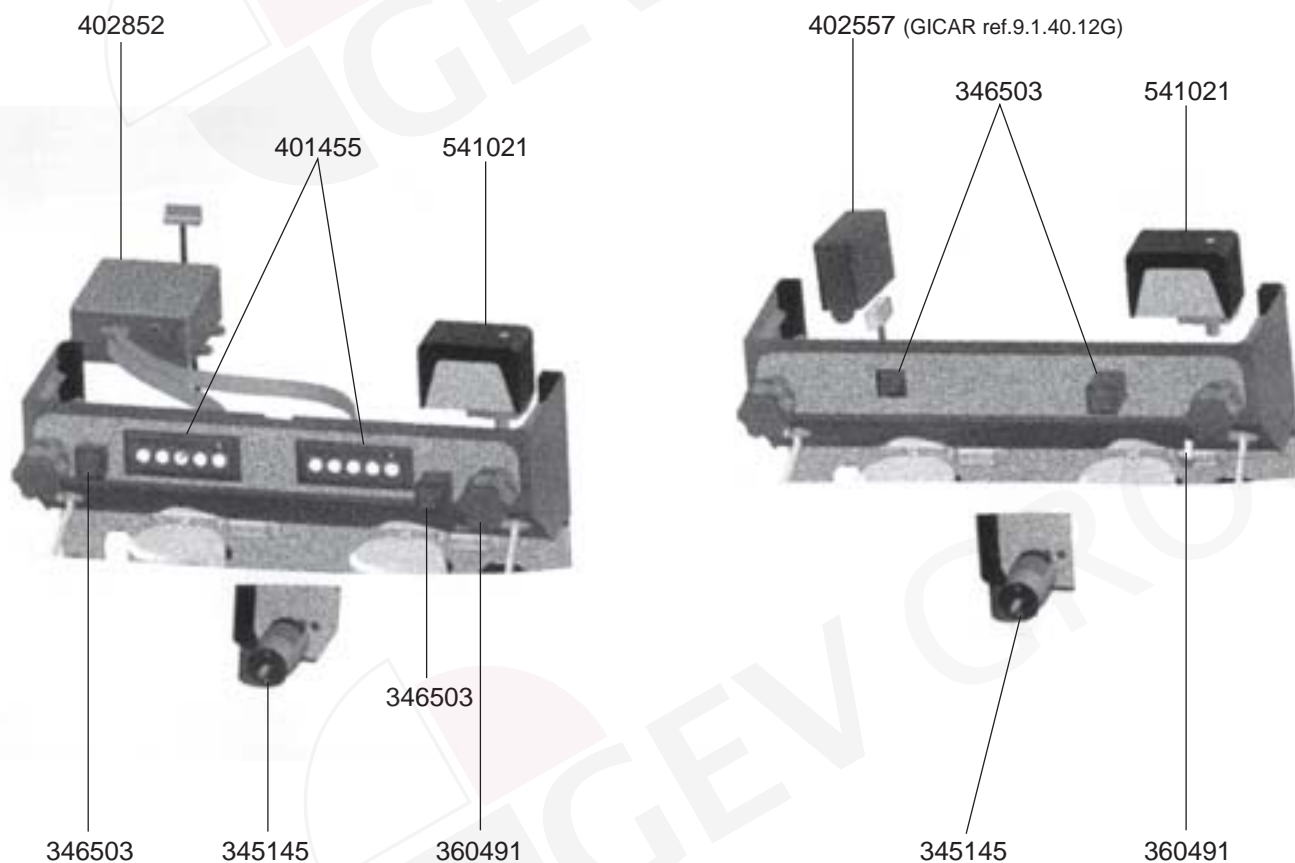

ELECTRICAL COMPONENTS MINIMAX