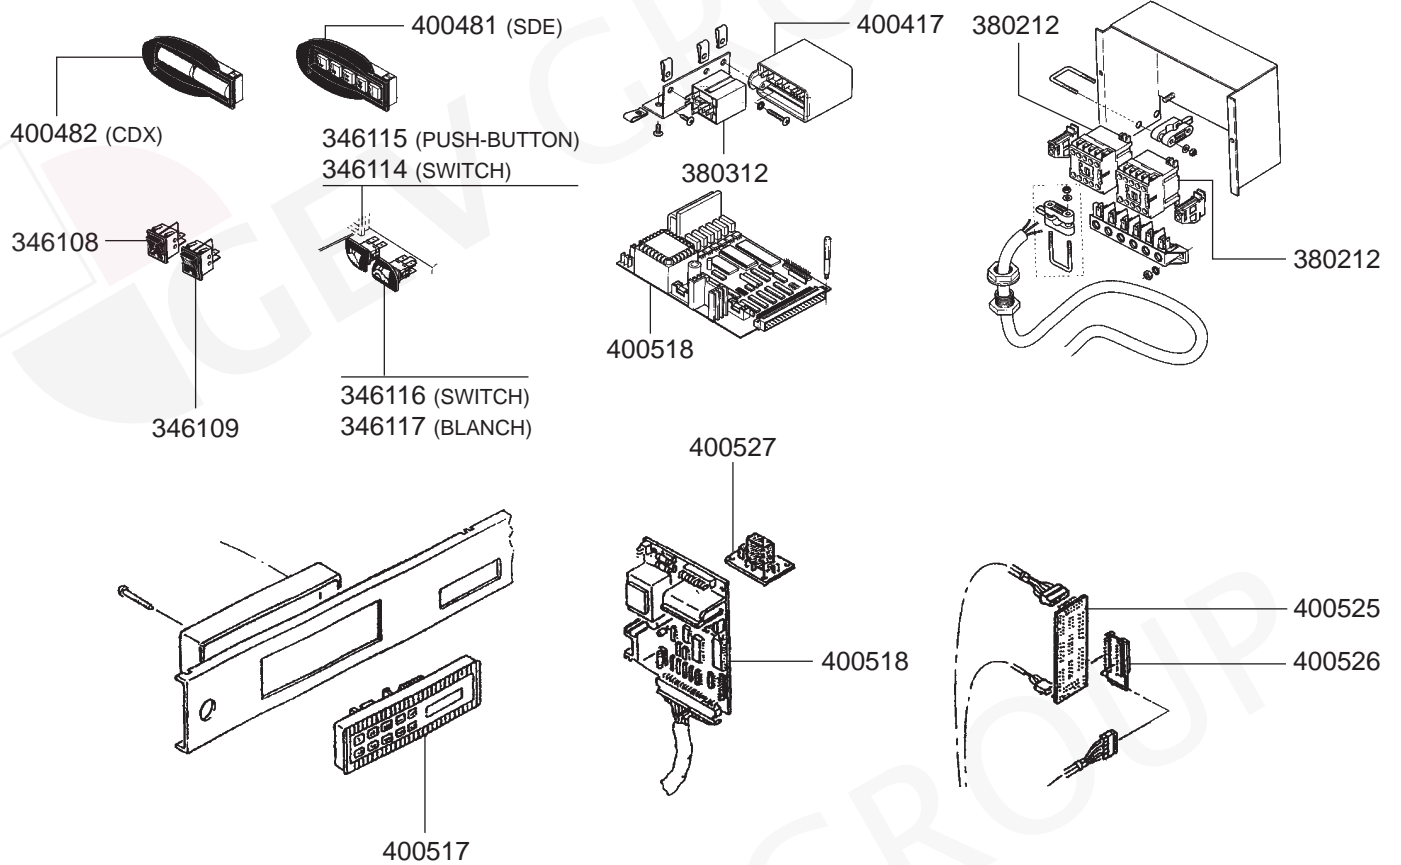

ELECTRICAL COMPONENTS MILLENIUM