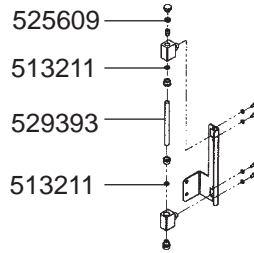

VALVES

LEVEL INDICATOR

VERONA

MILANO

VENEZIA

BOILER/MANOMETERS/DRIP TRAYS VARIOUS

ELECTRICAL COMPONENTS VERONA

ELECTRICAL COMPONENTS ROMA