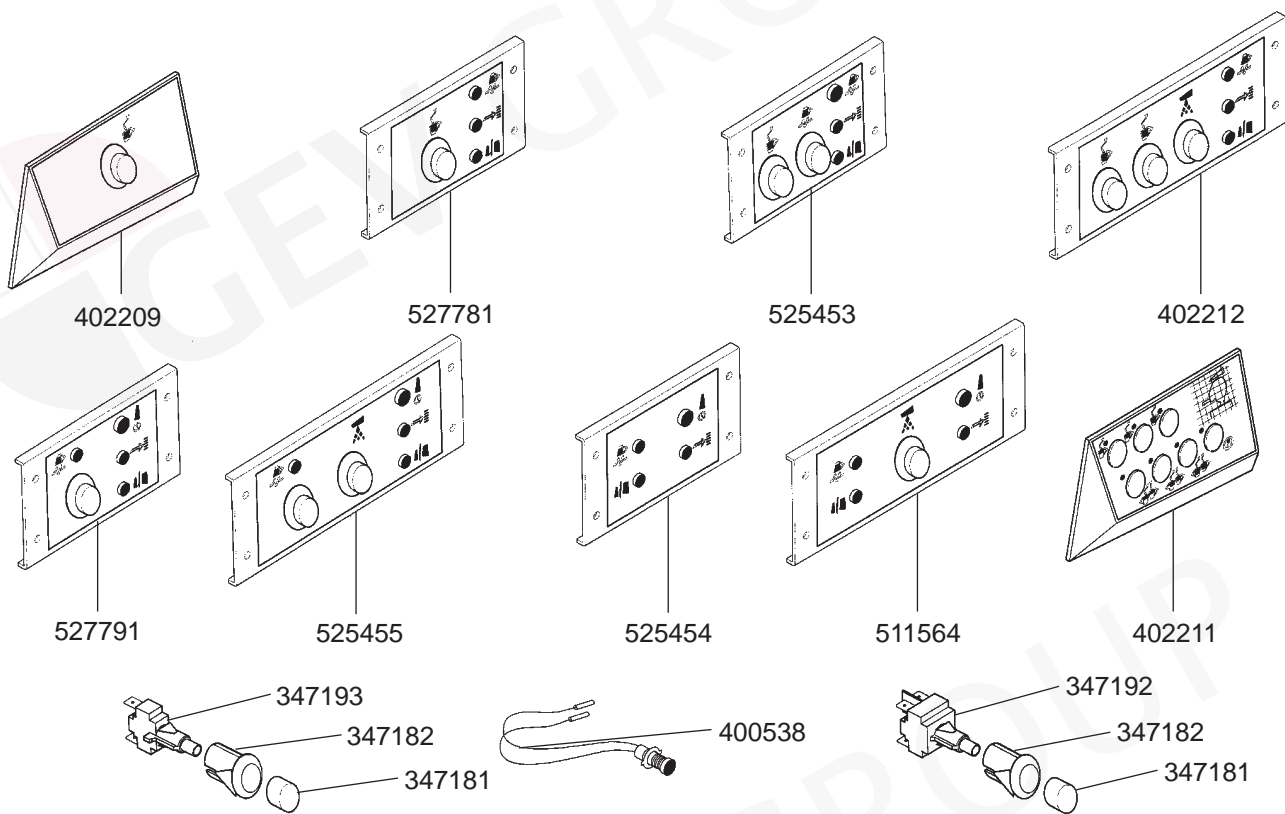

ELECTRICAL COMPONENTS VENUS