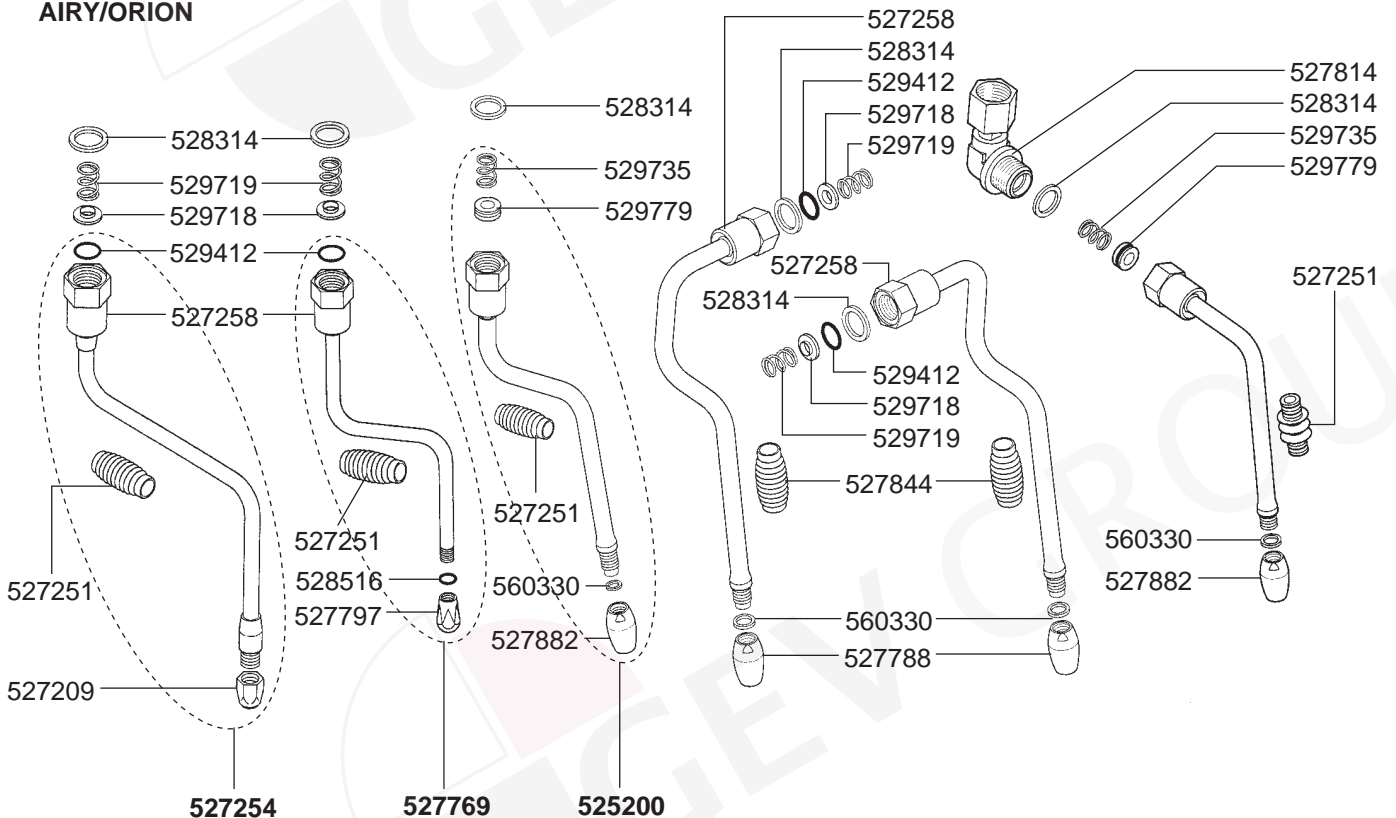

STEAM/WATER TAPS

STEAM/WATER TAPS

**POLARIS/ATLAS/
AIRY/ORION**

JUNIOR/NOVA

SPHERA

VENUS

VELA

LEVEL INDICATOR/VALVES/DRIP TRAY