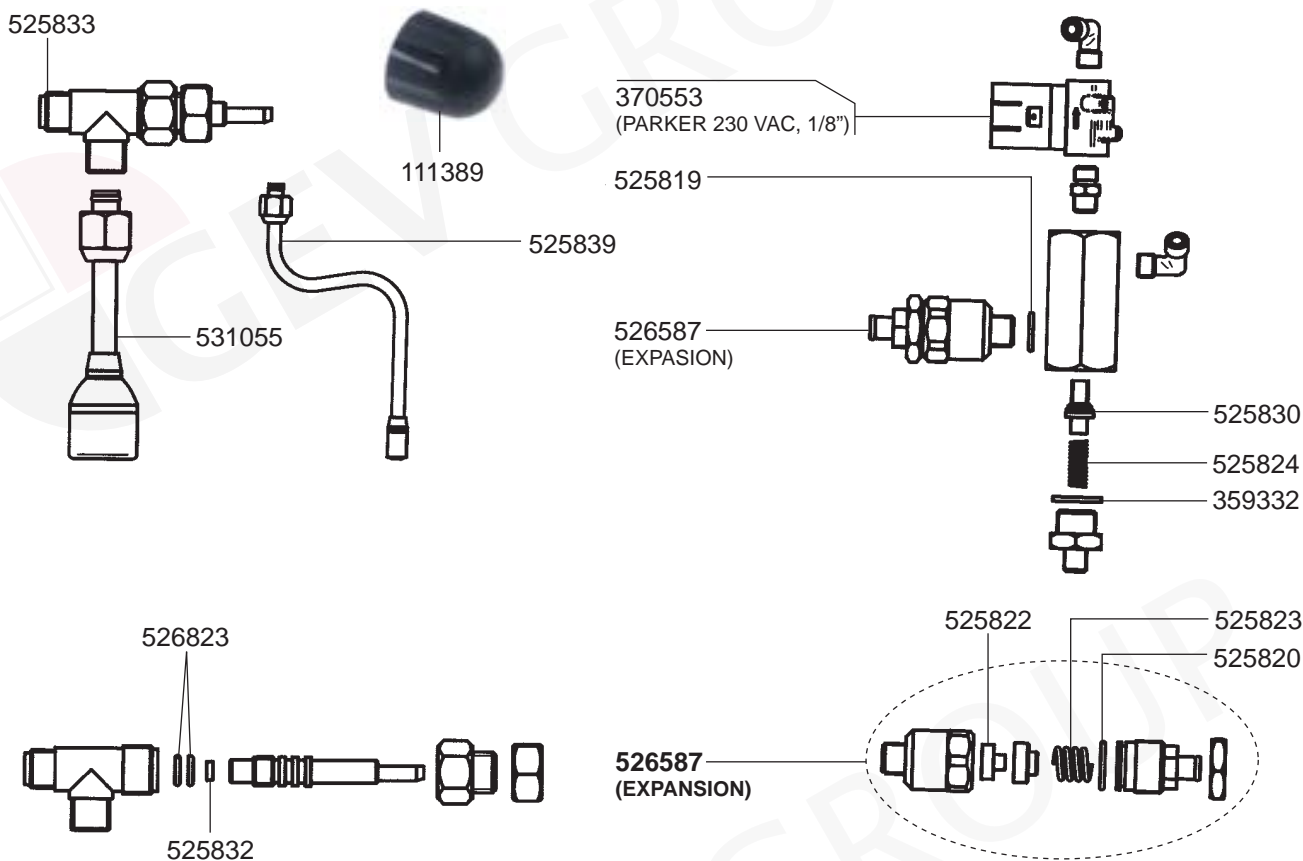

FILTER HOLDERS

STEAM TAPS ATLANTIC

WATER TAP/VALVES ATLANTIC/PRESTIGE REVOLUTION

ATLANTIC/PRESTIGE REVOLUTION

ATLANTIC

VALVES/LEVEL INDICATOR PRESTIGE REVOLUTION

WATER TAP/VALVES MARINA

BOILER VARIOUS