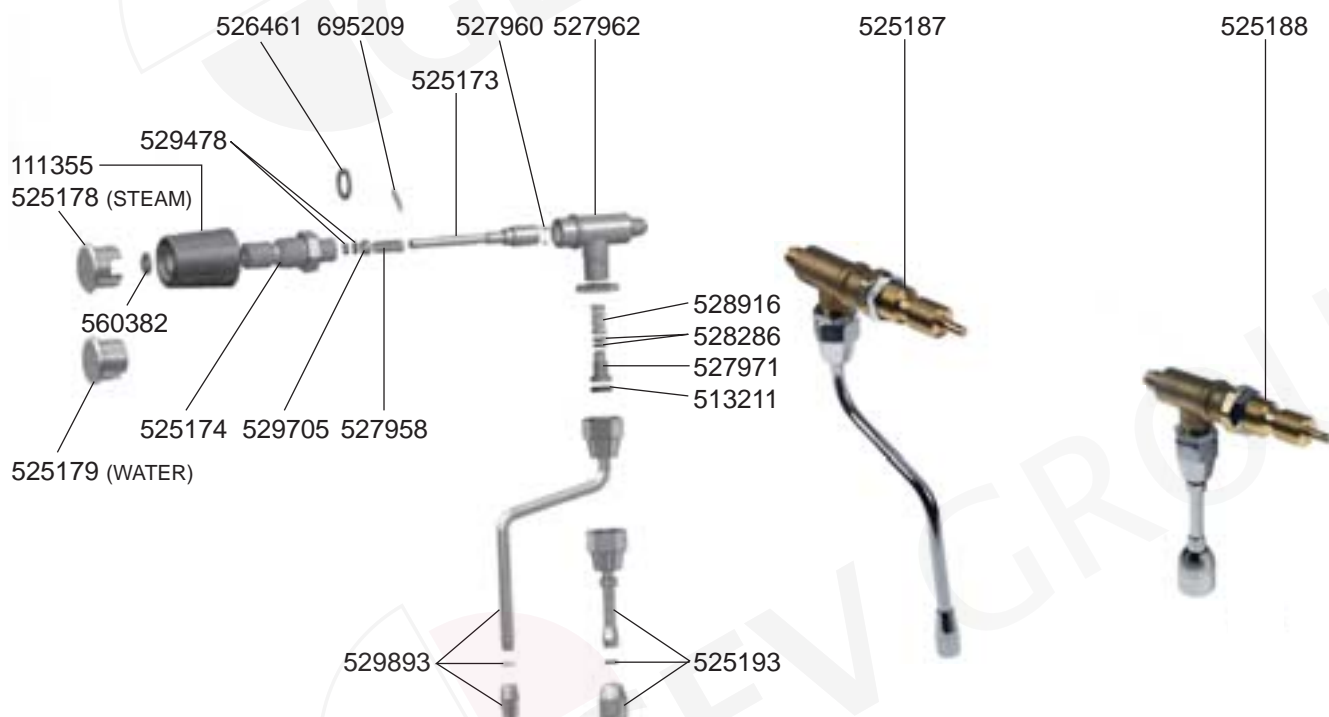

FILTER HOLDERS

VIBIEMME – ESPRESSO MACHINES

1
ESPRESSO MACHINES

STEAM/WATER TAPS REPLIC/CHIMAERA/CUBO

STEAM/WATER TAPS R-EVOLUTION/MINIMAX

STEAM/WATER TAPS LOLLO

STEAM/WATER TAPS CUBO/REPLICA

STEAM/WATER TAPS DOMOBAR