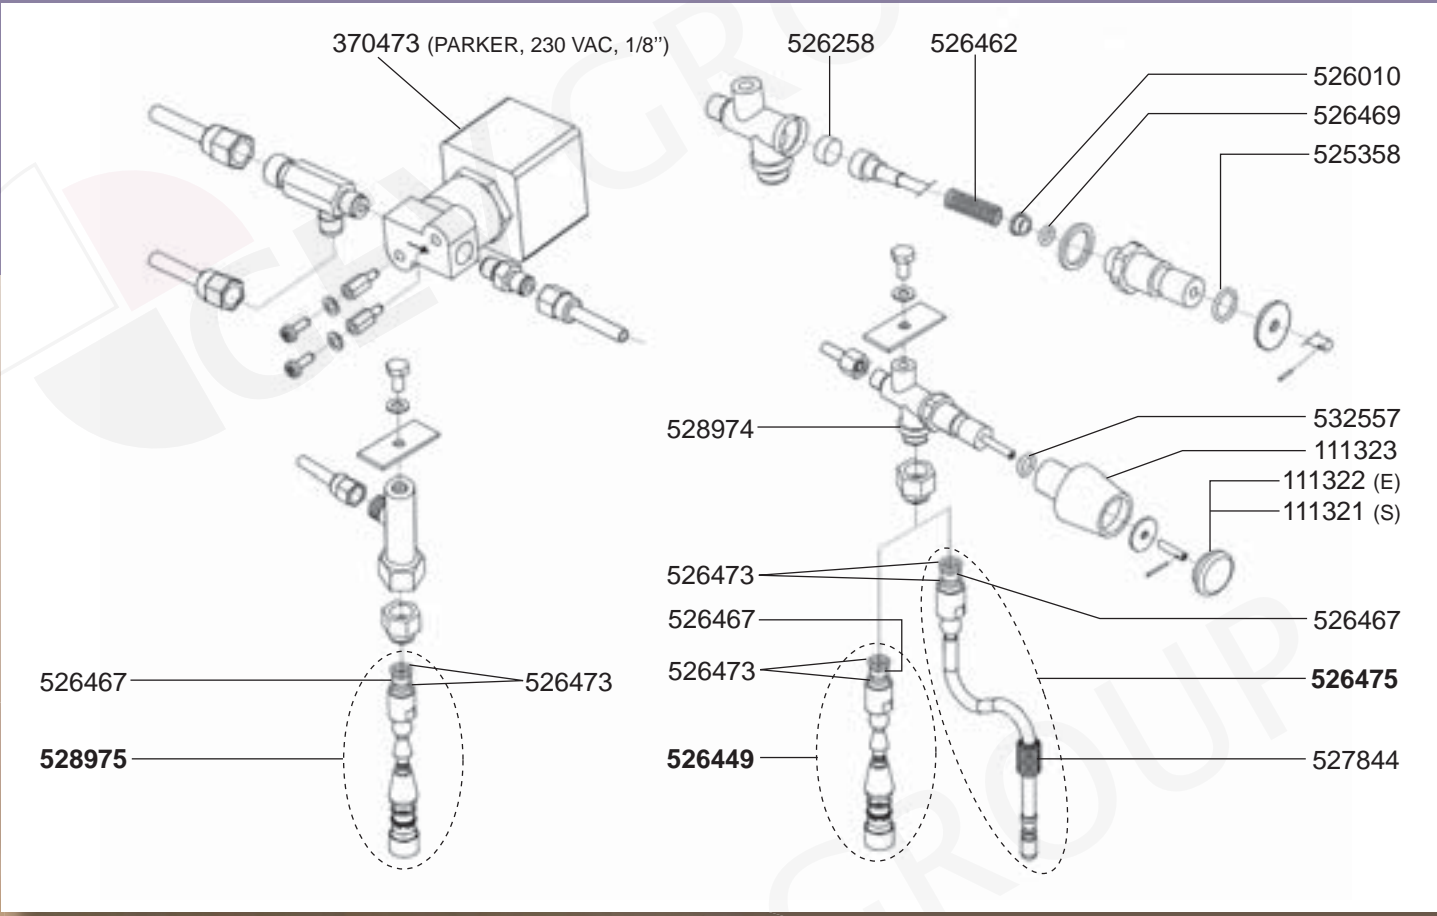

STEAM/WATER TAPS VIVA E/S