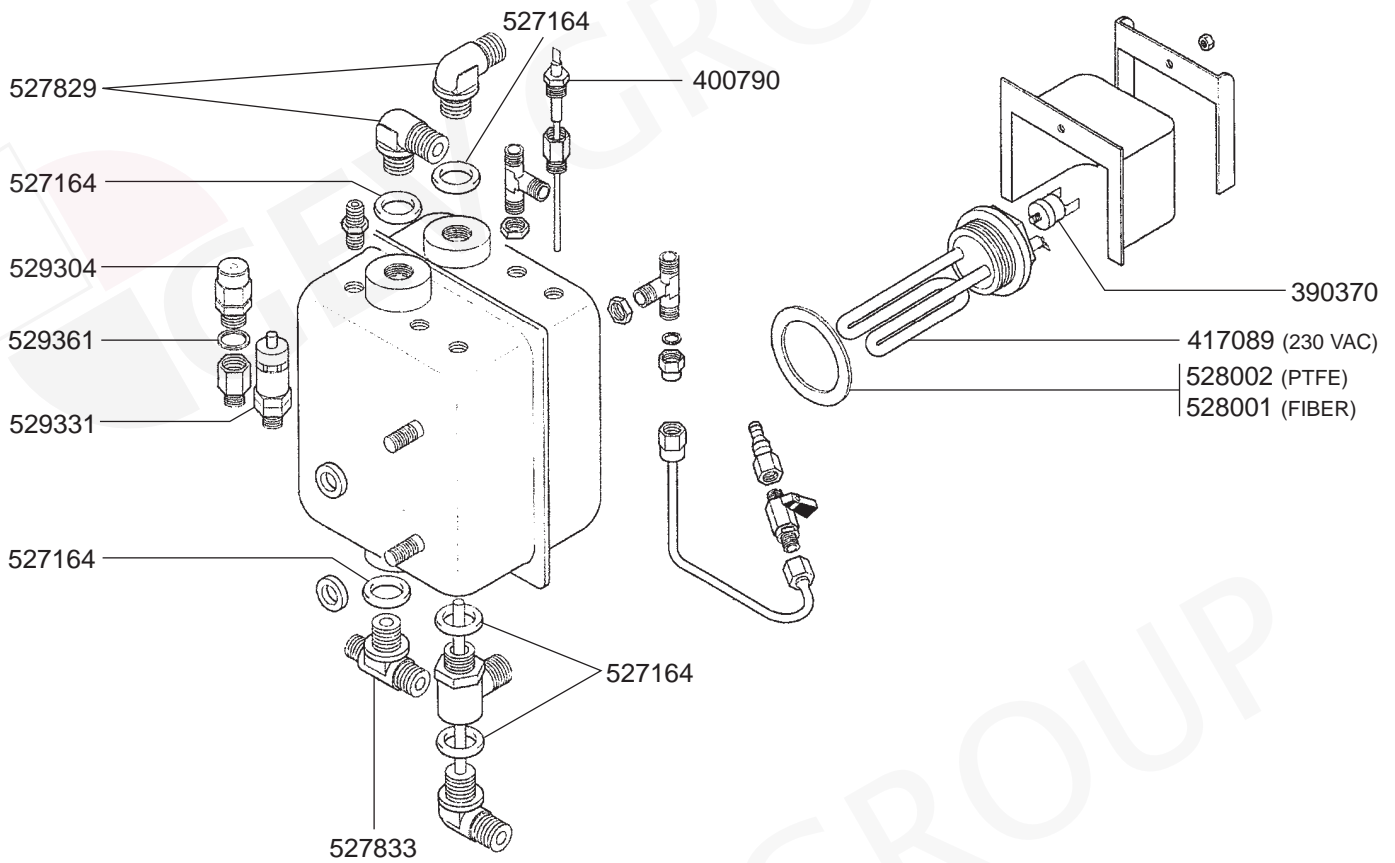

BOILER VARIOUS MININOVA