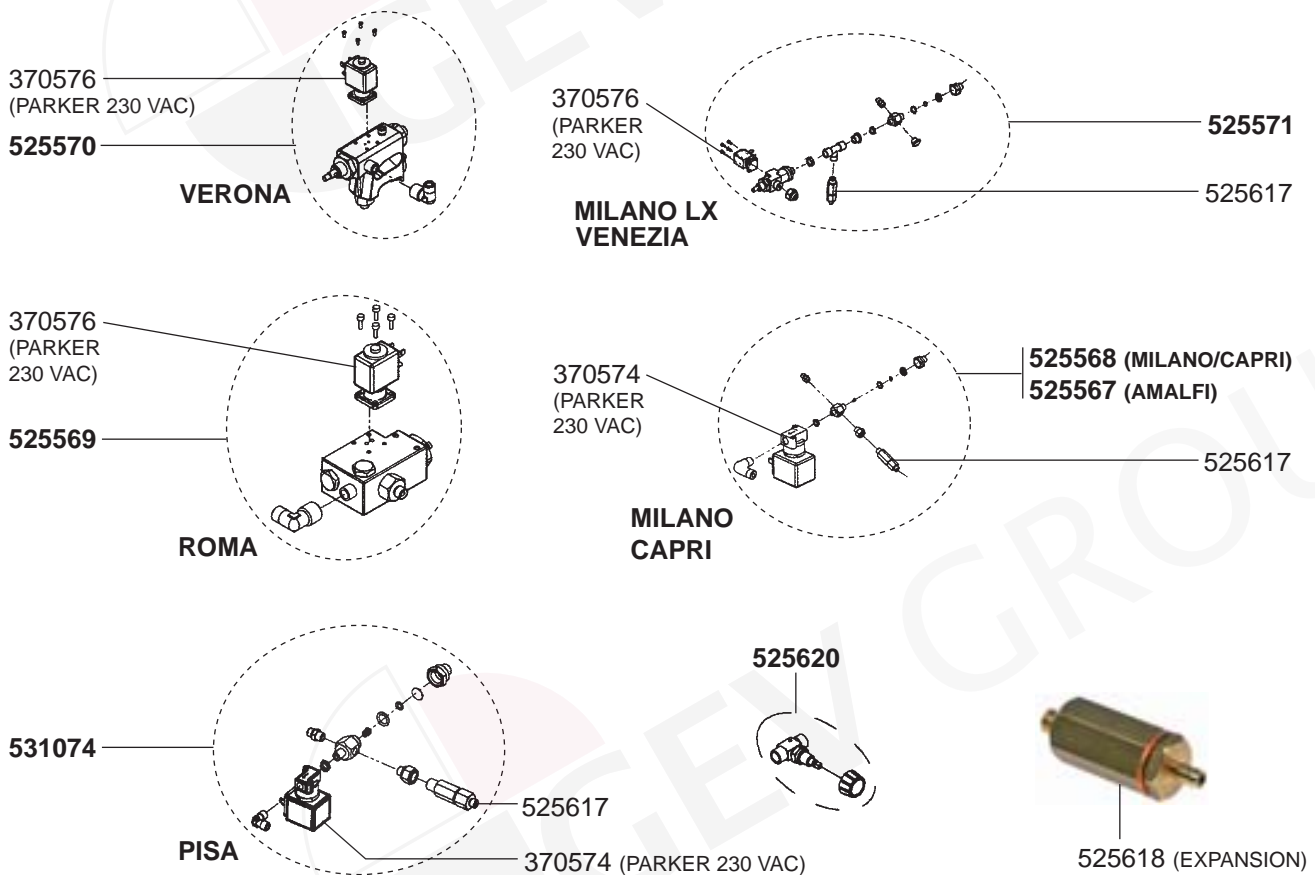

VALVES

LEVEL INDICATOR

VERONA

MILANO

VENEZIA

BOILER/MANOMETERS/DRIP TRAYS VARIOUS

ELECTRICAL COMPONENTS VERONA

ELECTRICAL COMPONENTS ROMA