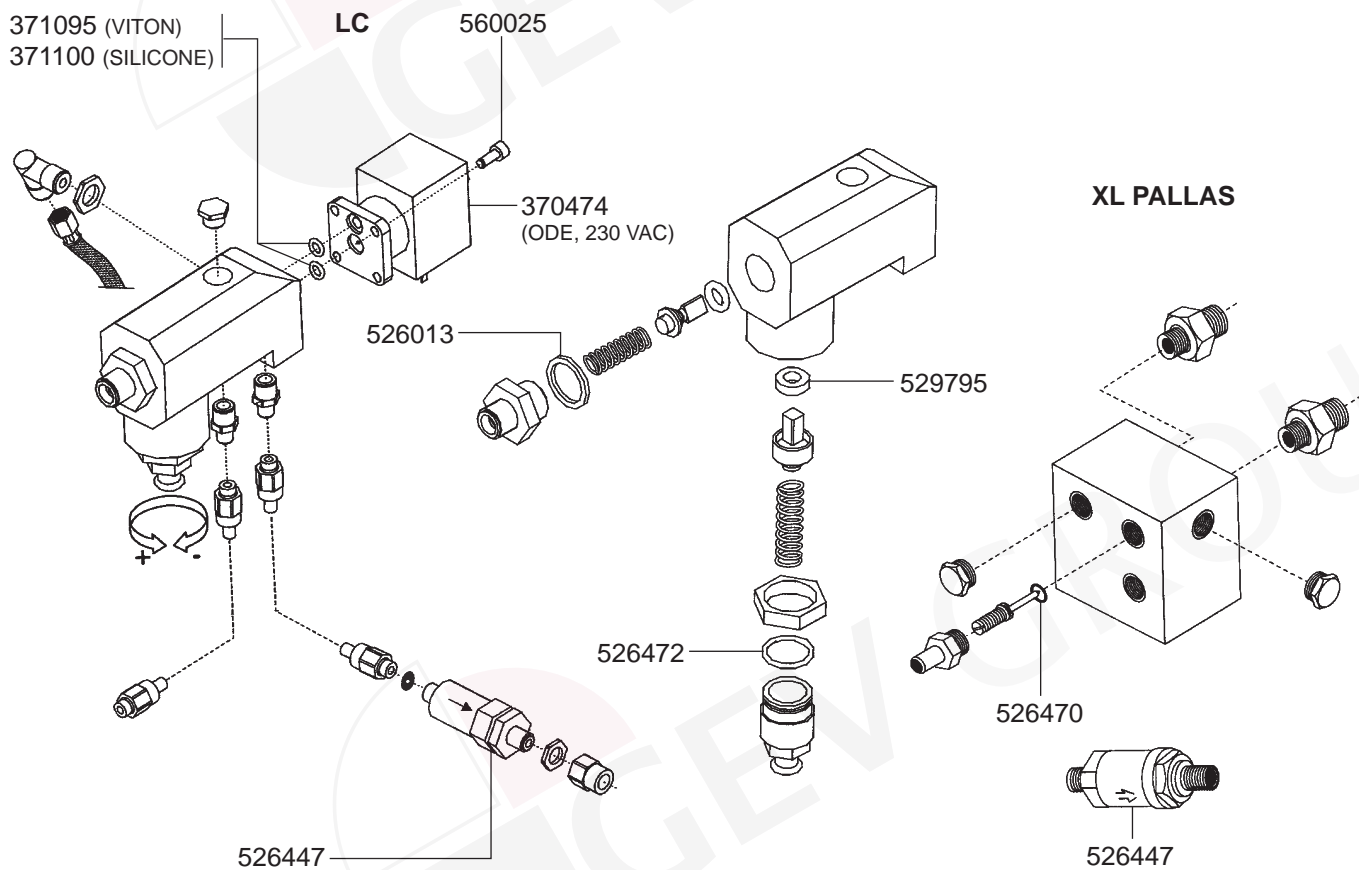

VALVES VIVA E/VIVA S 2GR/STEAMLINE

VALVES VIVA S 1GR

VALVES LC/XL PALLAS

VALVES MOSAIC

DRIP TRAY/MANOMETERS

BOILER VARIOUS

529306
(1/2")

529305
(3/8")