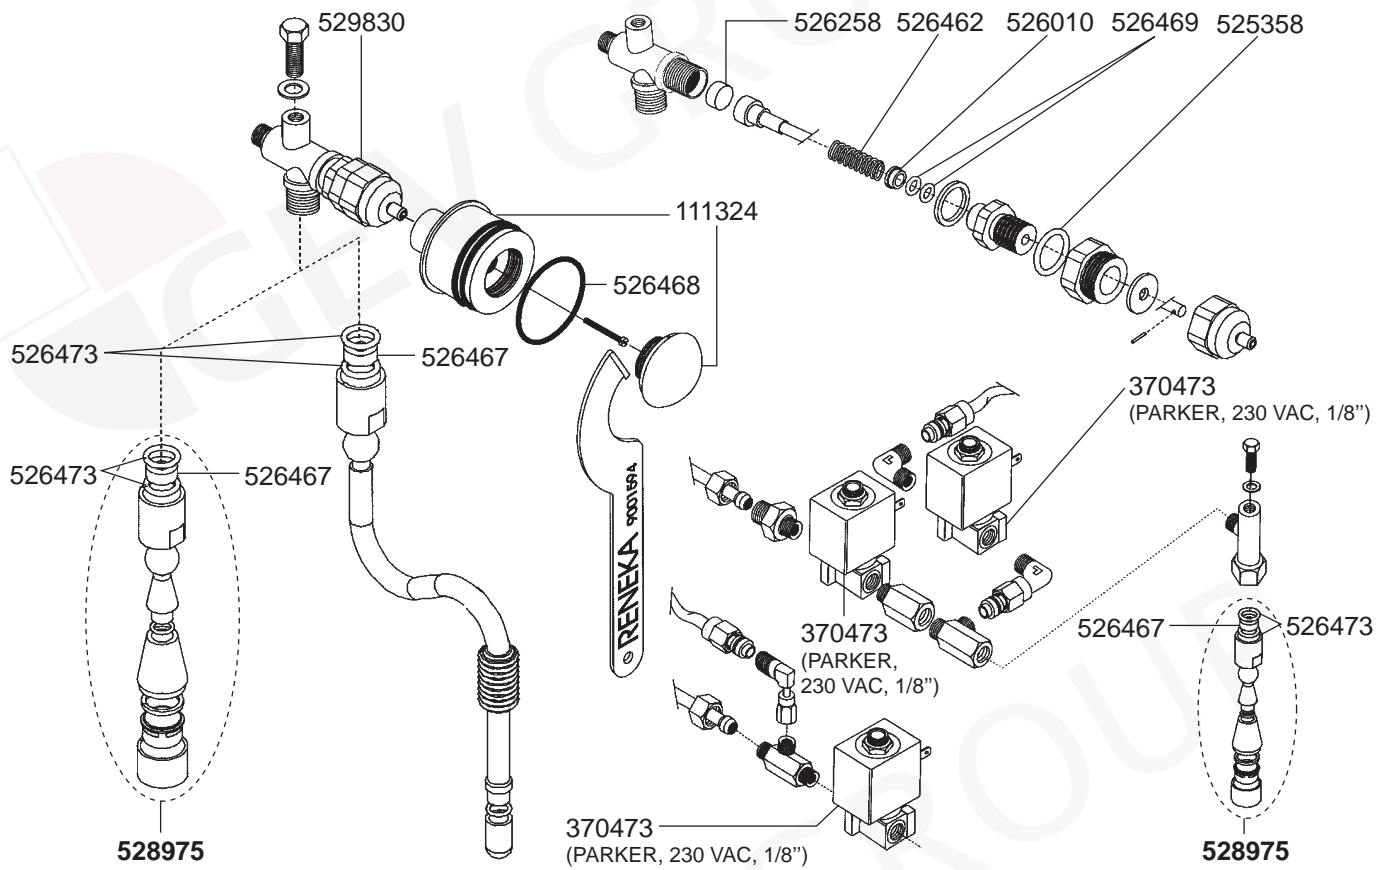

GROUP VIVA S (GID 2008)/STREAMLINE

GROUP MOSAIC

FILTER HOLDERS

STEAM/WATER TAPS VIVA E/S

STEAM/WATER TAPS LC

STEAM/WATER TAPS XL PALLAS

STEAM/WATER TAPS STREAMLINE

STEAM/WATER TAPS MOSAIC - OLD MODELS