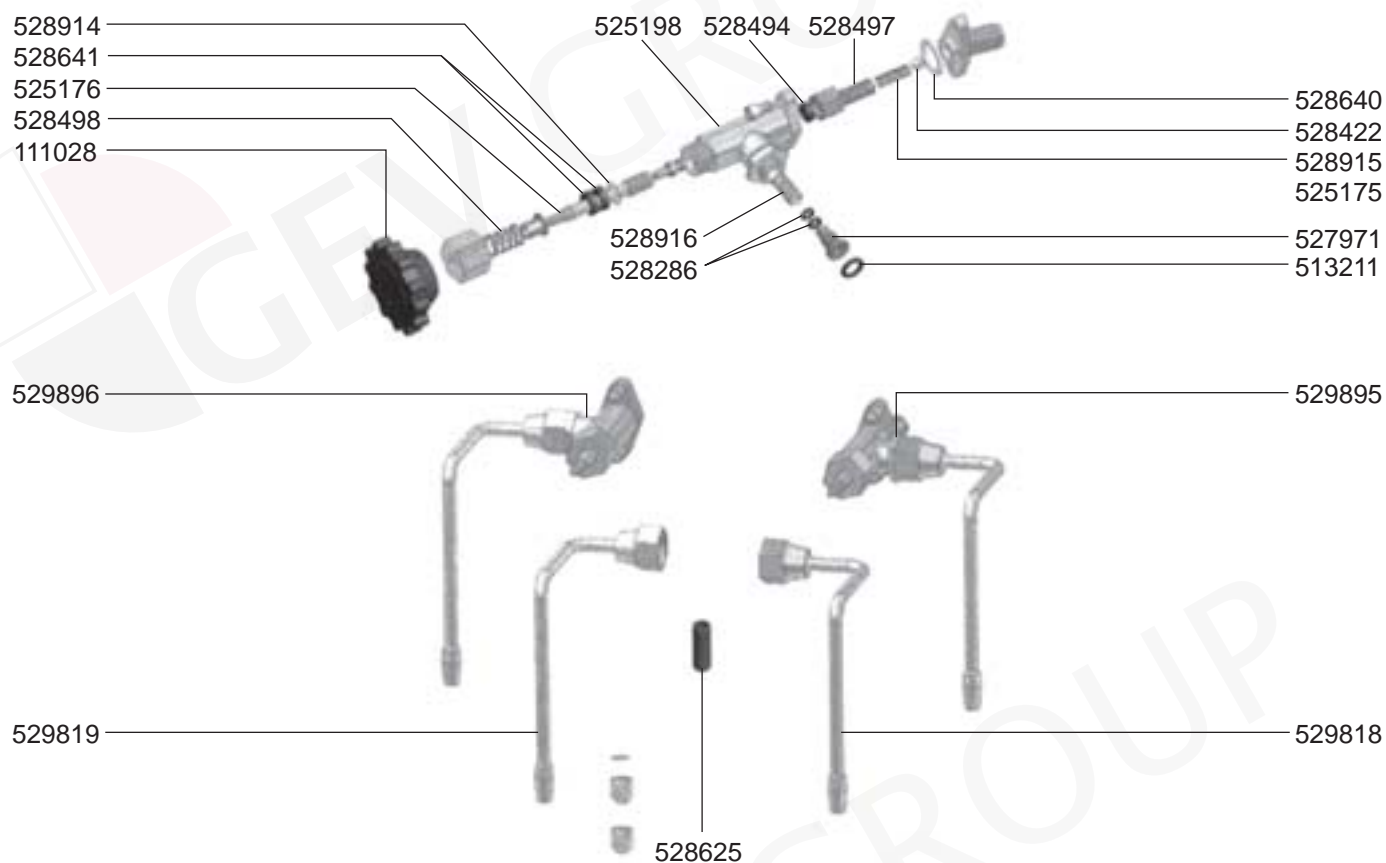

VIBIEMME – ESPRESSO MACHINES

1
ESPRESSO MACHINES

STEAM/WATER TAPS REPLIC/CHIMAERA/CUBO