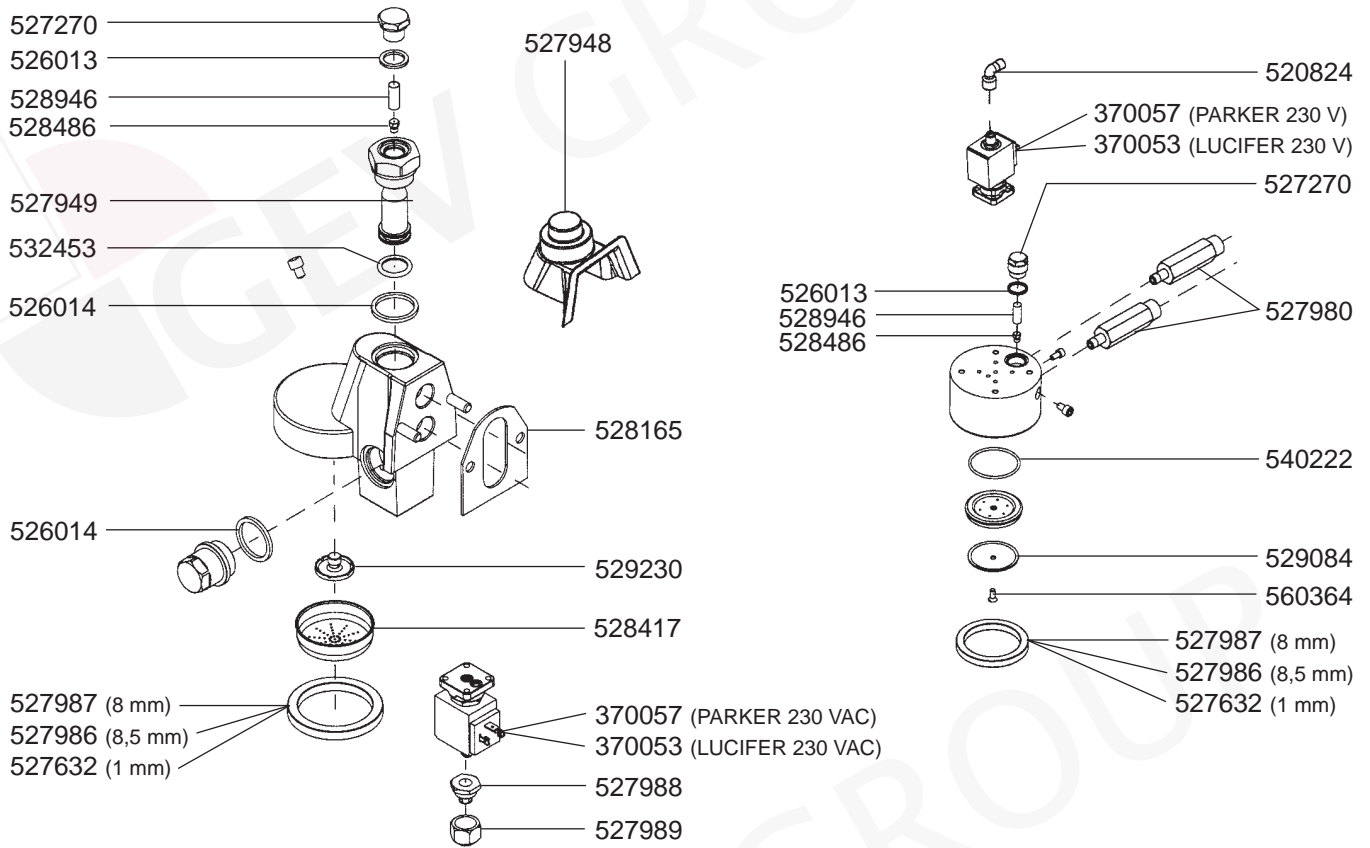

SOLENOID GROUPS