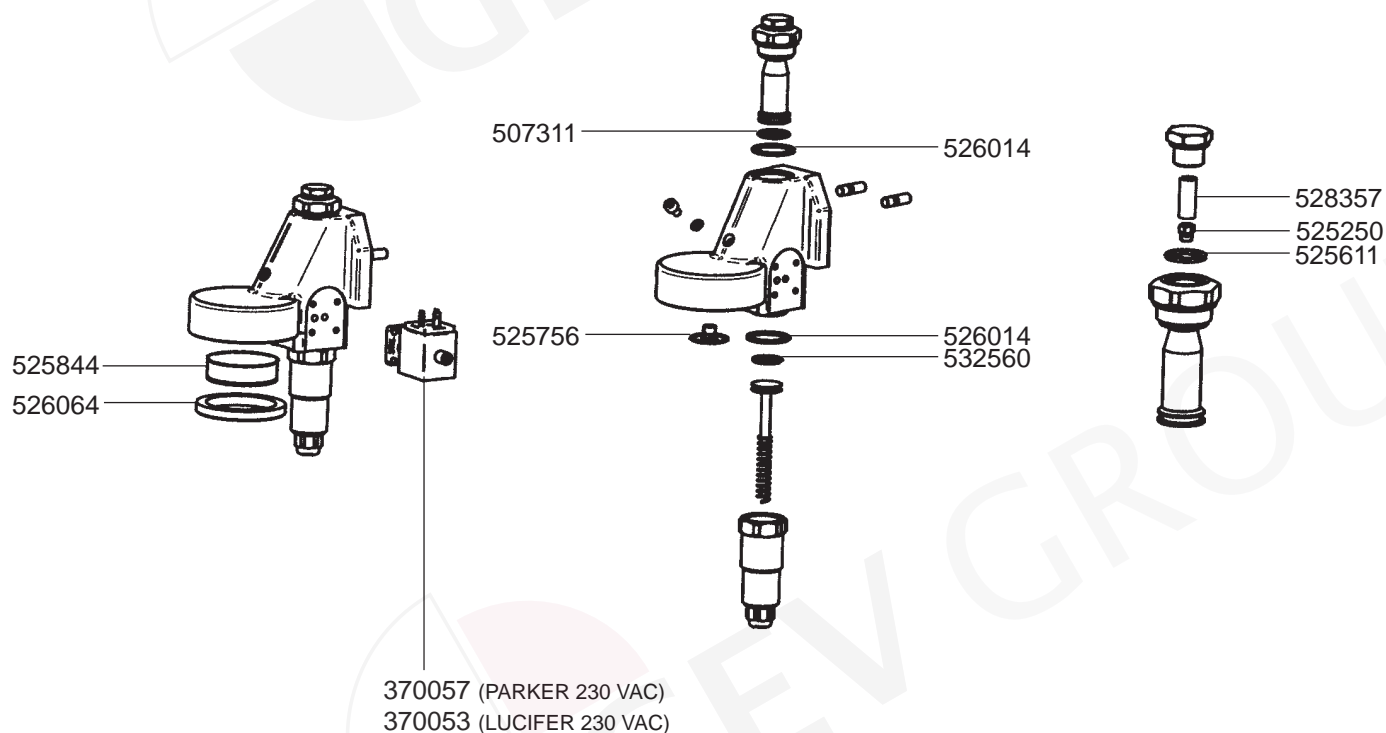

FILTER HOLDERS

STEAM TAPS ATLANTIC

WATER TAP/VALVES ATLANTIC/PRESTIGE REVOLUTION

ATLANTIC/PRESTIGE REVOLUTION

ATLANTIC

VALVES/LEVEL INDICATOR PRESTIGE REVOLUTION

WATER TAP/VALVES MARINA

BOILER VARIOUS