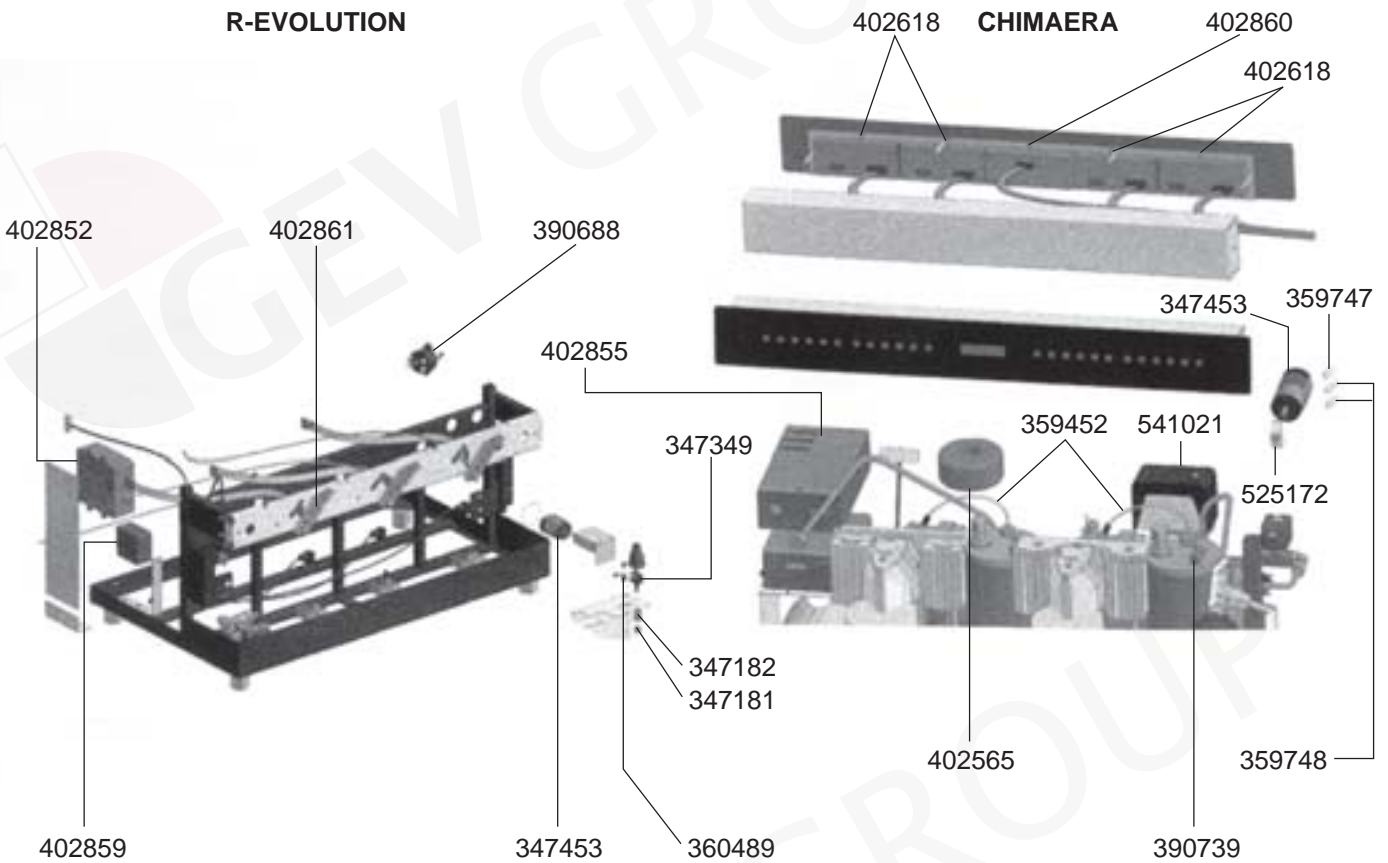

ELECTRICAL COMPONENTS R-EVOLUTION/CHIMAERA

R-EVOLUTION