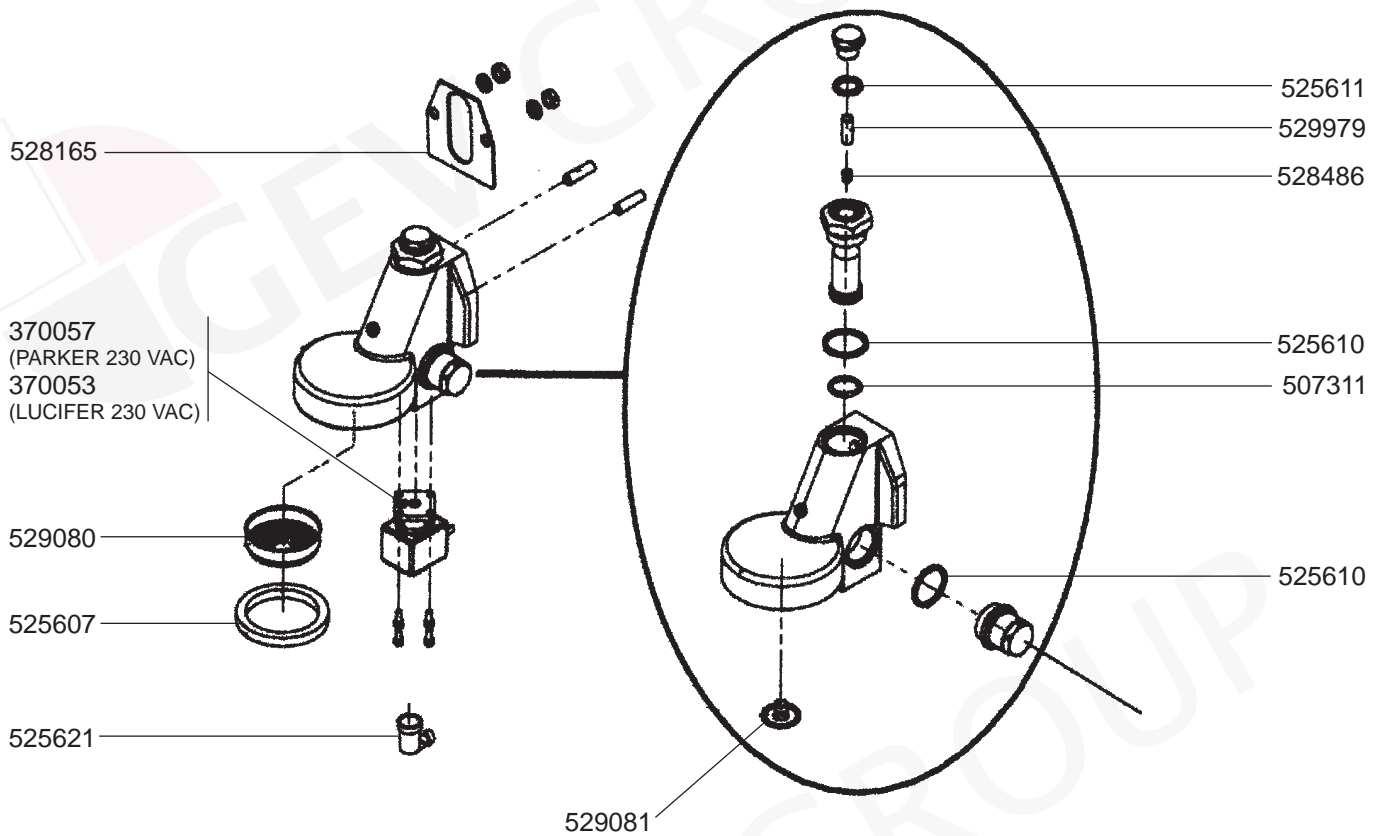

GROUP VERONA/ROMA/MILANO/VENEZIA LX