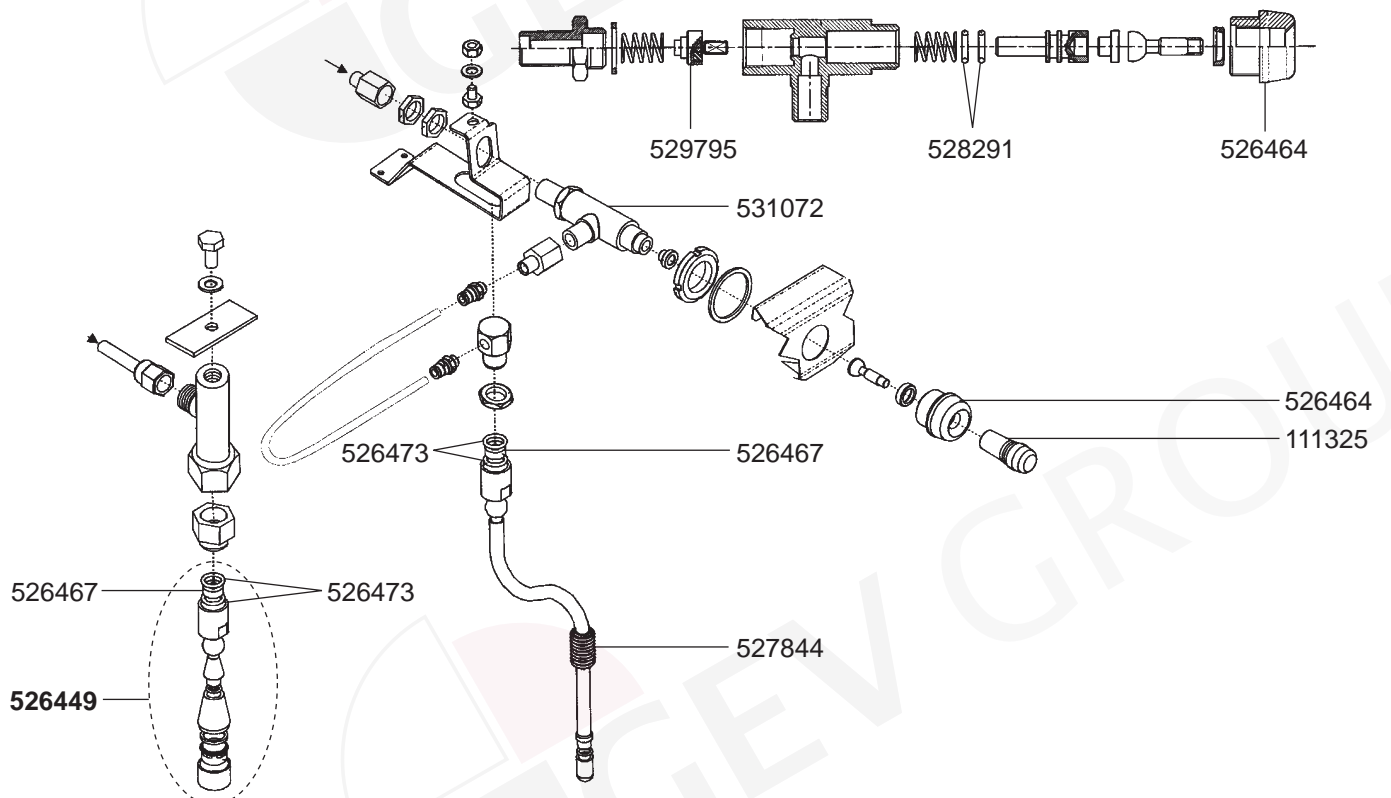

STEAM/WATER TAPS STREAMLINE