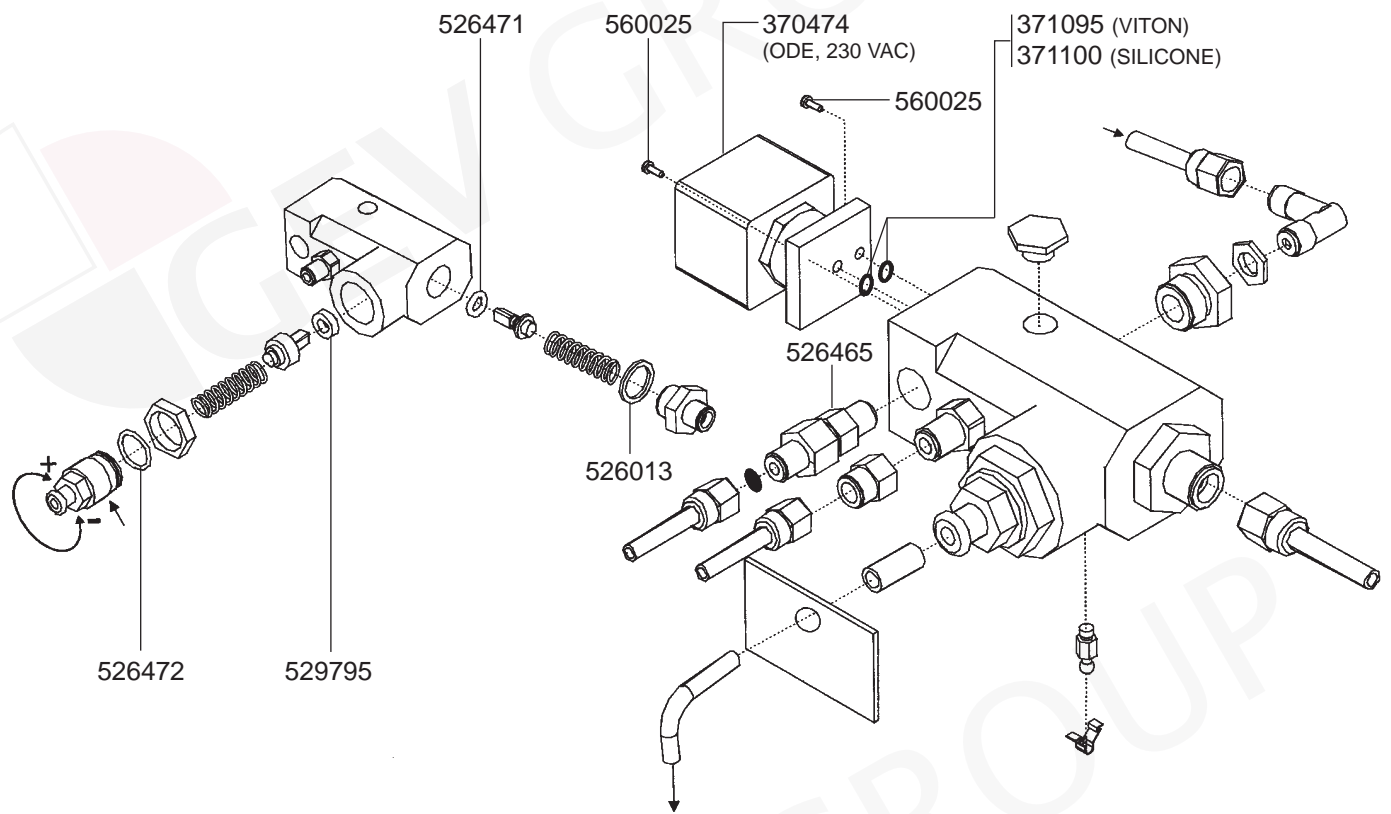

VALVES VIVA E/VIVA S 2GR/STEAMLINE

VALVES VIVA S 1GR

VALVES LC/XL PALLAS

VALVES MOSAIC

DRIP TRAY/MANOMETERS

BOILER VARIOUS

529306
(1/2")

529305
(3/8")