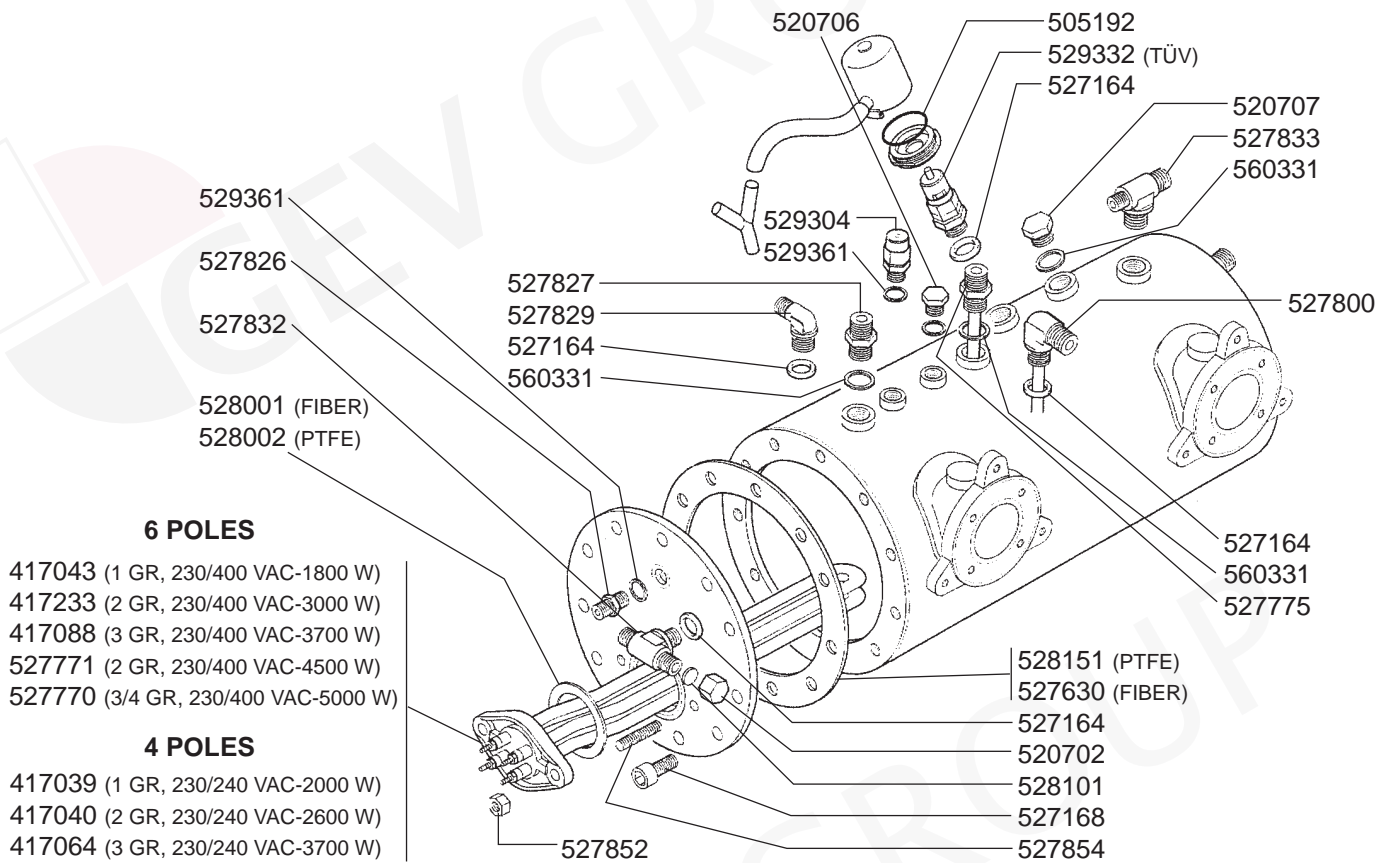

BOILER VARIOUS ALE