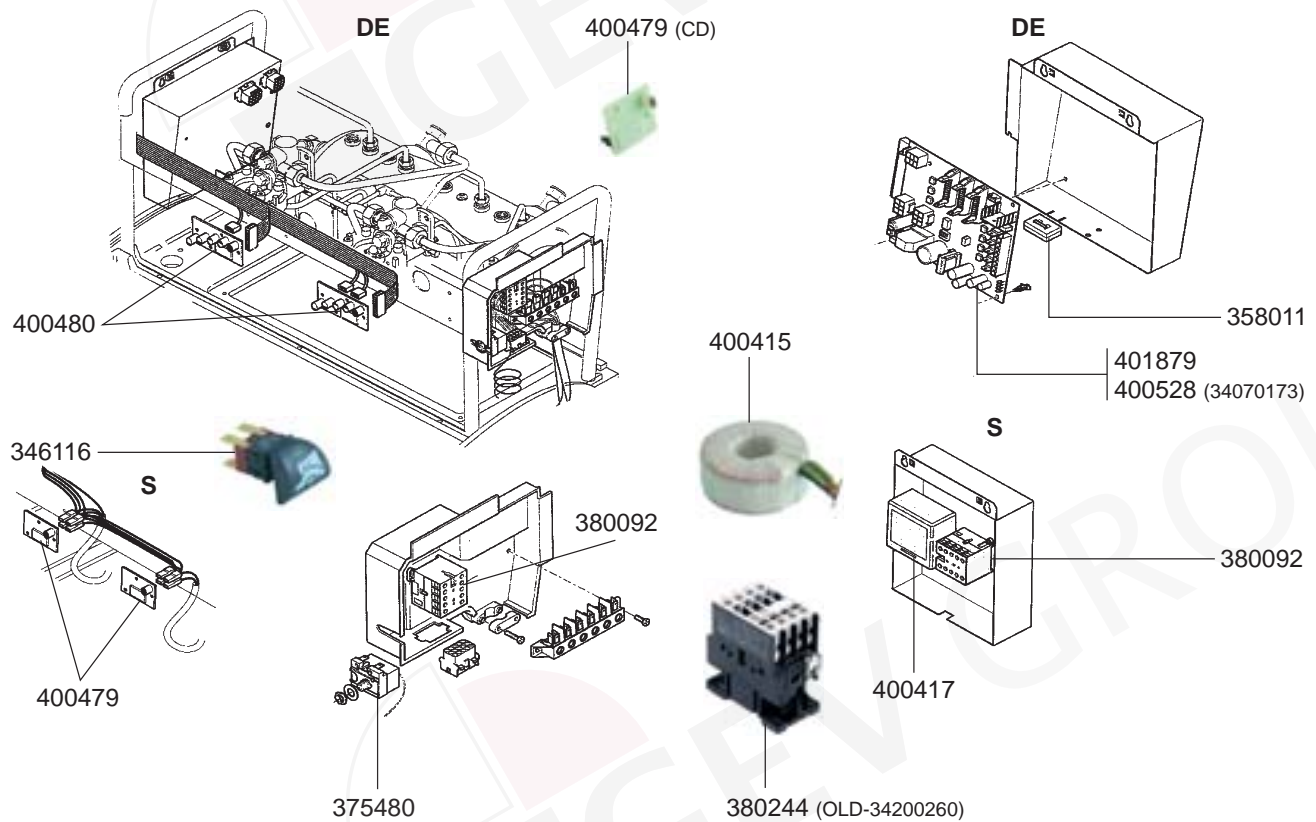

ELECTRICAL COMPONENTS EPOCA