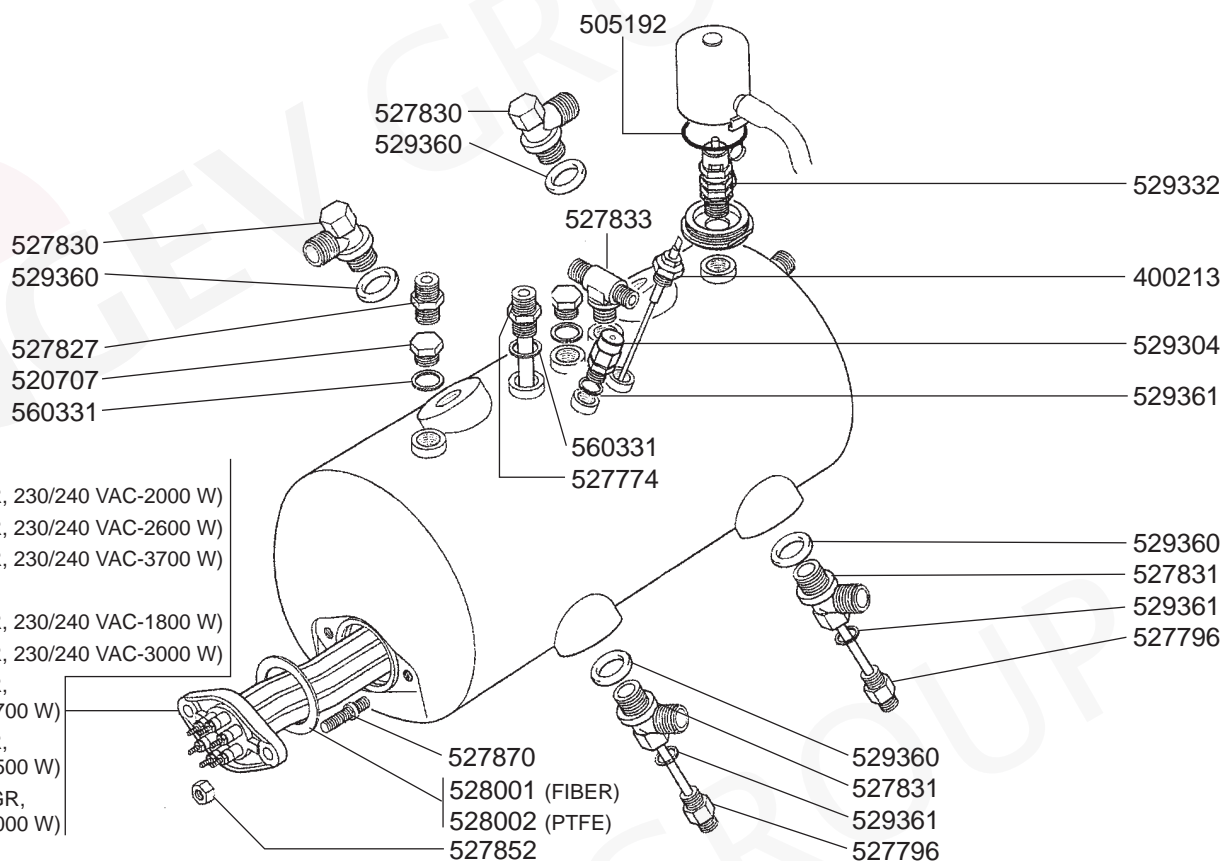

BOILER VARIOUS ORION

4 POLES

- 417039 (1 GR, 230/240 VAC-2000 W)
- 417040 (2 GR, 230/240 VAC-2600 W)
- 417064 (3 GR, 230/240 VAC-3700 W)

6 POLES

- 417043 (1 GR, 230/240 VAC-1800 W)
- 417233 (2 GR, 230/240 VAC-3000 W)
- 417088 (3 GR, 230/240 VAC-3700 W)
- 527771 (2 GR, 230/240 VAC-4500 W)
- 527770 (3/4 GR, 230/240 VAC-5000 W)