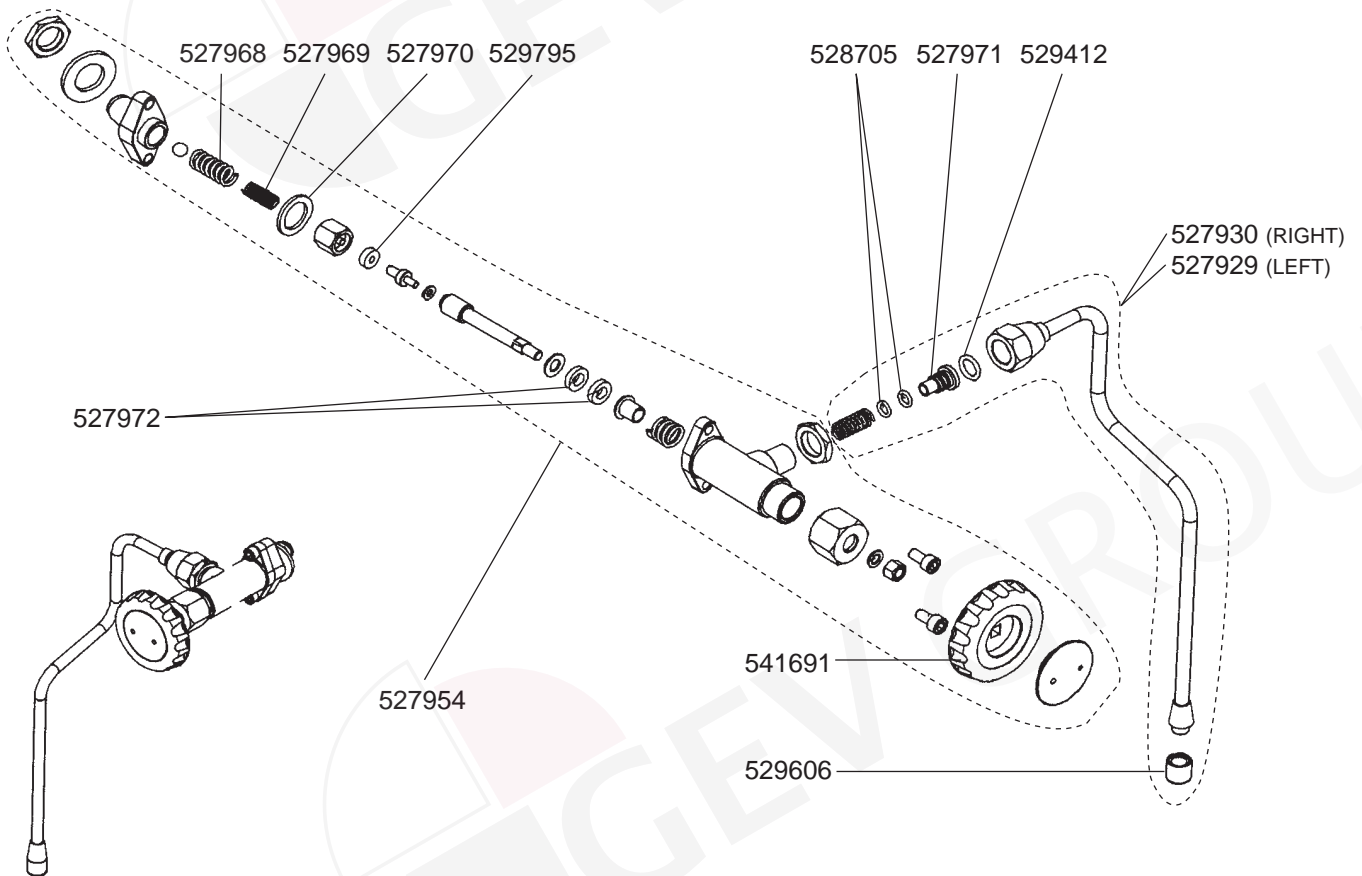

STEAM TAP DIADEMA OLD FASHION