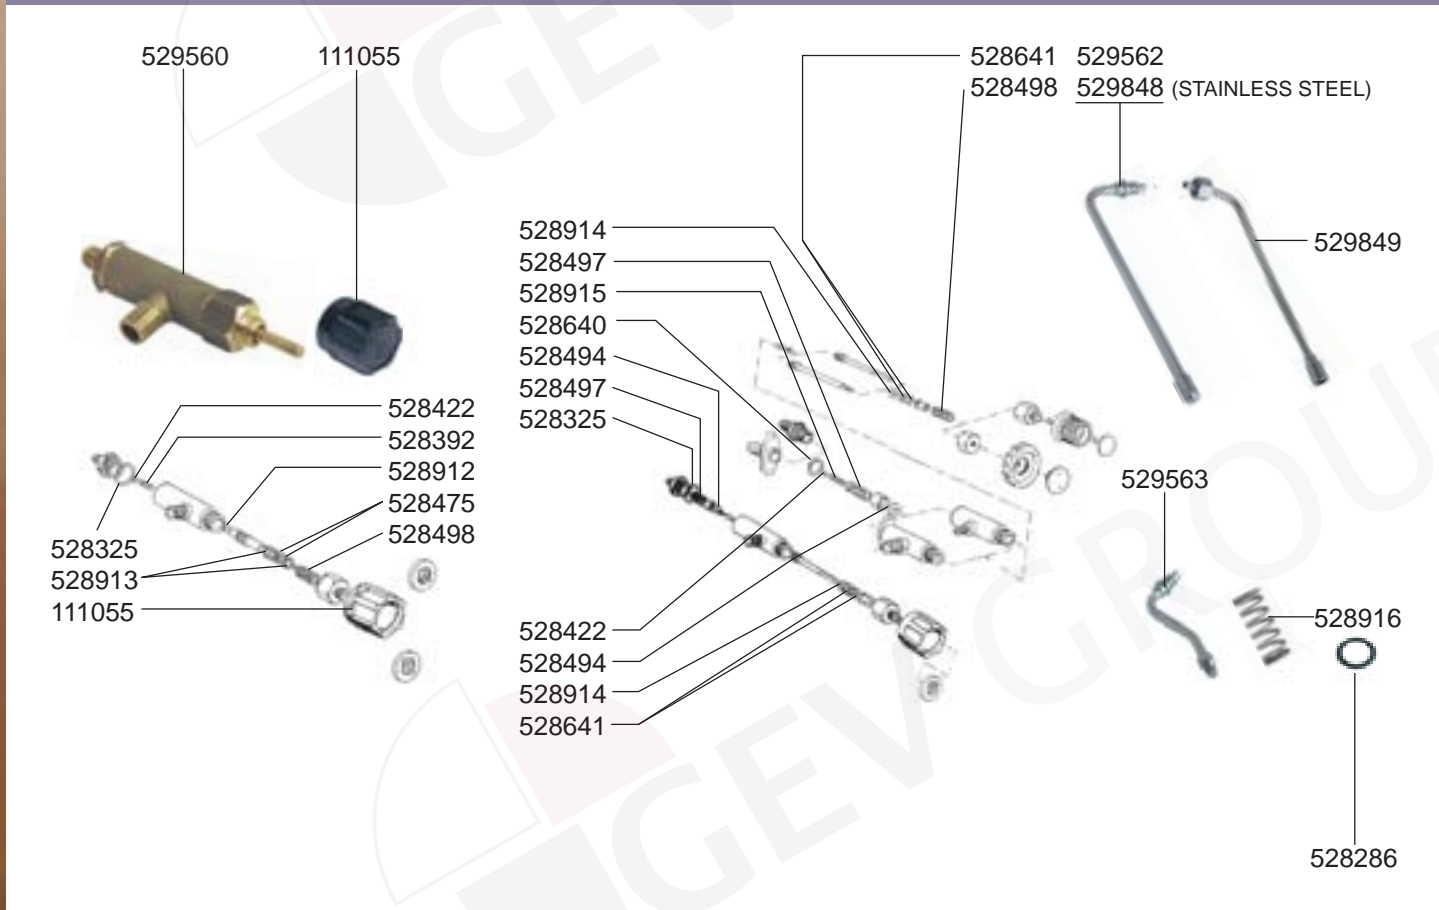

STEAM/WATER TAPS OLD MODELS