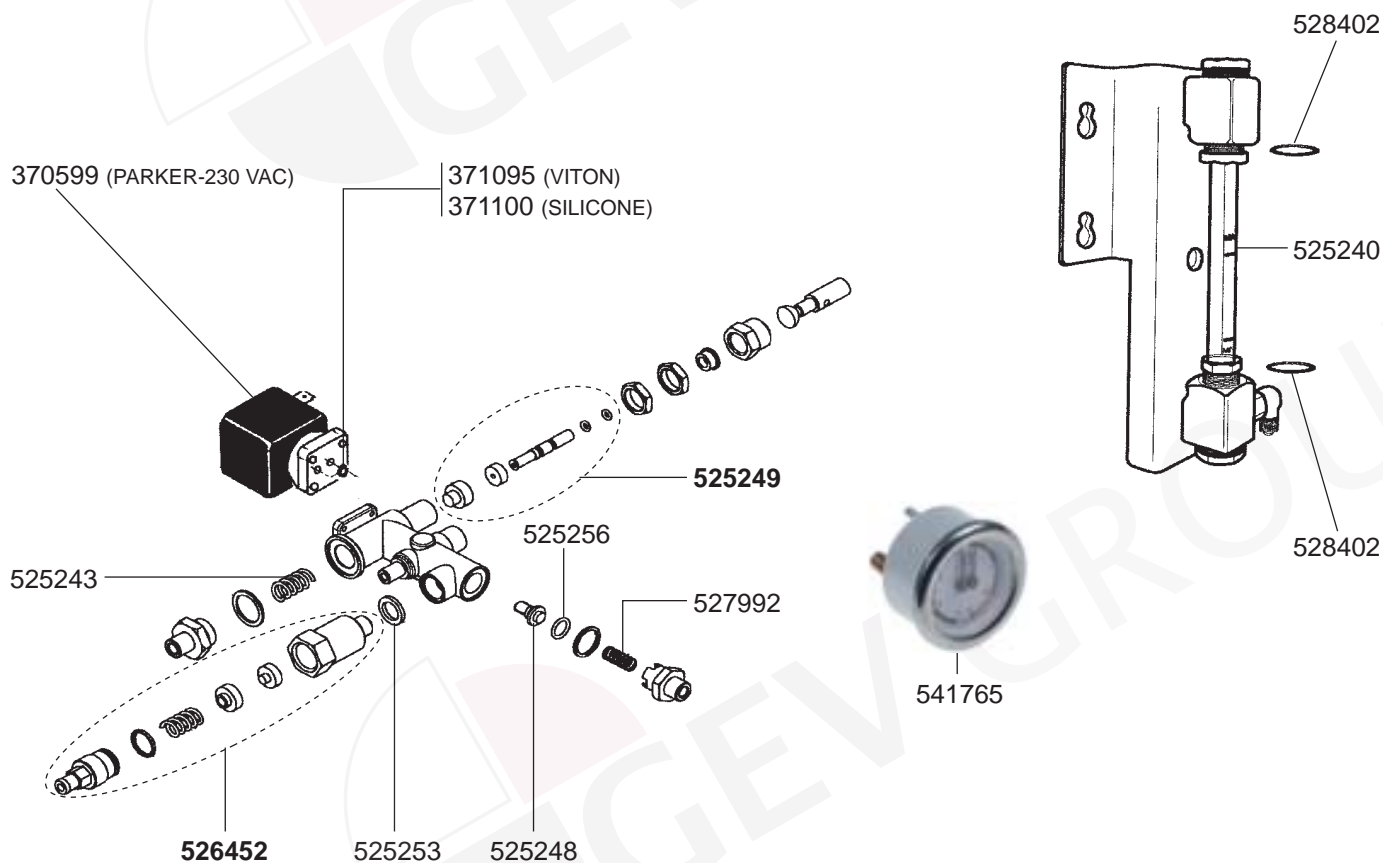

527634

529894

529161 (ADJUSTABLE)

STEAM/WATER TAPS SV MODERNA PULSANTE/SV ELECTRONIC E96/SV ELLIPSE

STEAM/WATER TAPS SV JOLLY

VALVES/LEVEL INDICATOR/MANOMETER

BOILER VARIOUS

ELECTRICAL COMPONENTS SV ELECTRONIC E96/SV MODERNA PULSANTE/SV JOLLY