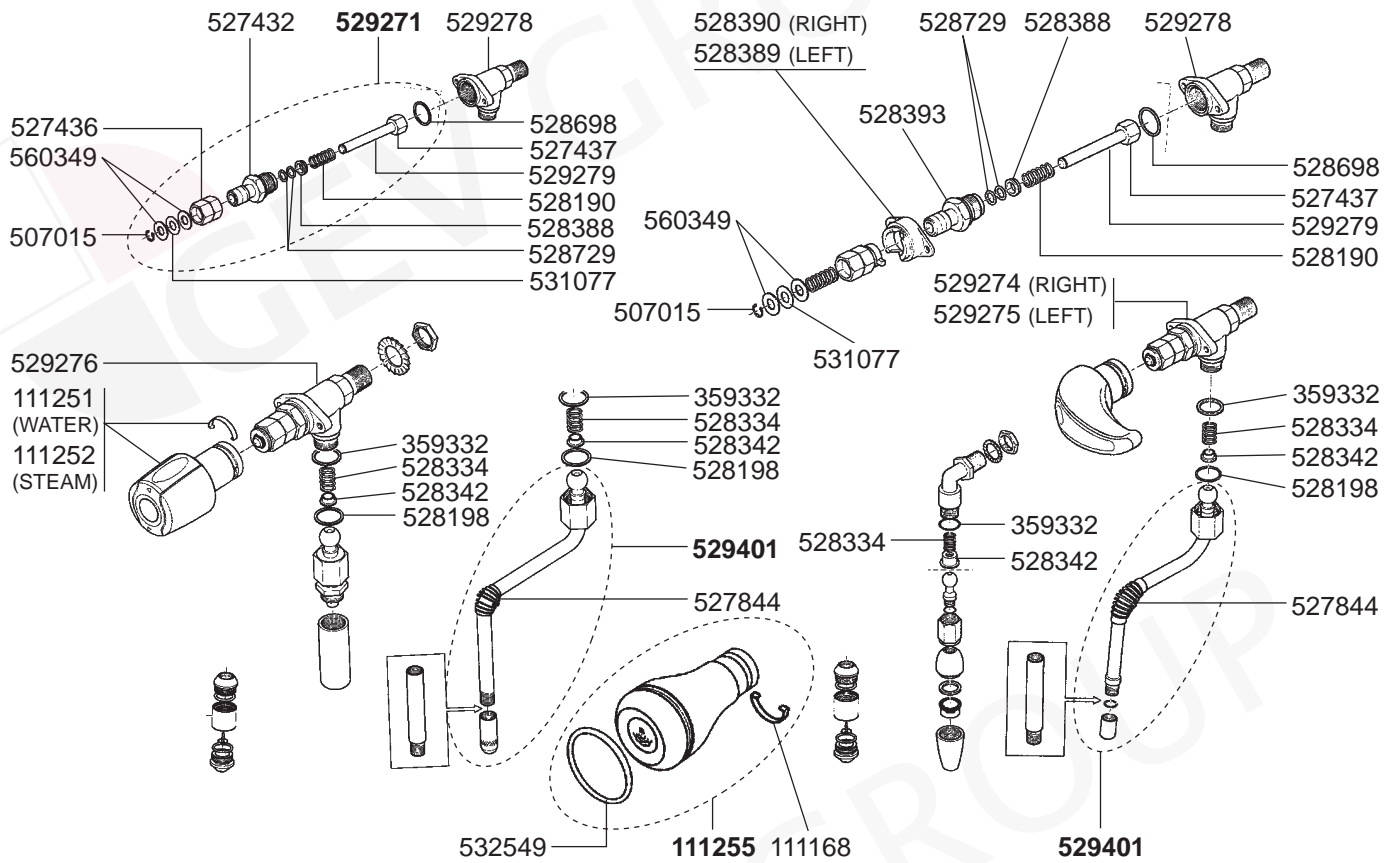

STEAM/WATER TAPS

OLD VALVES

RANCILIO – ESPRESSO MACHINES

1
ESPRESSO MACHINES

VALVES

LEVEL INDICATOR/MANOMETERS/DRIP TRAYS

BOILER

BOILER