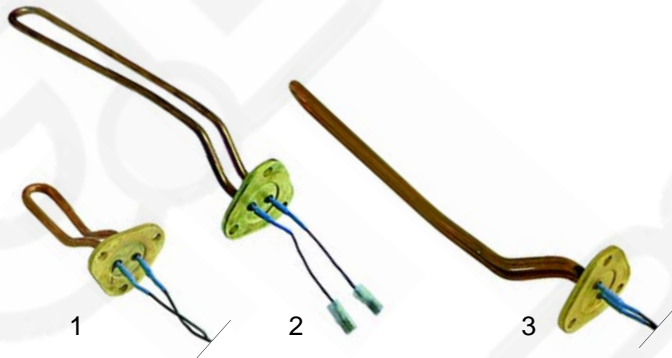

Abb. Pict.	Bestell-Nr. Order-No.	Beschreibung Description
1	345033	Schalter, 2-polig, 27,2 x 22mm Switch, 2 poles, 27,2 x 22mm
1	345090	Taster, 2-polig, 27,2 x 22mm Push button, 2 poles, 27,2 x 22mm
2	345013	Schalter, 2-polig, 26,5 x 25,6mm Switch, 2 poles, 26,5 x 25,6mm
3	301025	Schalter, 2-polig, 28 x 24mm Switch, 2 poles, 28 x 24mm

1 Schalter, Lampen/Switches, lamps

Abb. Pict.	Bestell-Nr. Order-No.	Beschreibung Description
1	345253	Microschalter Micro switch
2	359417	Signallampe, 230V Signal lamp, 230V

Heizkörper/Heaters

Abb. Pict.	Bestell-Nr. Order-No.	Beschreibung Description
1	417068	Heizkörper, 1 Gruppe, 600W, 230V Heater, 1 group, 600W, 230V
2	417069	Heizkörper, 2 Gruppen, 1100W/400V Heater, 2 groups, 1100W/400V
3	417070	Heizkörper, 2 Gruppen, 1350W, 230V Heater, 2 groups, 1350W, 230V

Manometer/Manometers

Abb. Pict.	Bestell-Nr. Order-No.	Beschreibung Description
1	541249	Manometer/Doppelskala Manometer/double scale
2	541250	Manometer, 0 - 3bar Manometer, 0 - 3bar

Ventile/Valves

Abb. Pict.	Bestell-Nr. Order-No.	Beschreibung Description
1	529312	Sicherheitsventil, 1,8bar, 3/8" Safety valve, 1,8bar, 3/8"
2	529316	Sicherheitsventil/plombiert, 1,8bar, 3/8" Safety valve/sealed, 1,8bar, 3/8"
3	529303	Entlüftungsventil (CNS), 1/4" Empty valve (stainless steel), 1/4"
4	529361	Cu-Dichtung, 1/4" Cu-gasket, 1/4"
5	529349	Cu-Dichtung, 3/8" Cu-gasket, 3/8"

Abb. Pict.	Bestell-Nr. Order-No.	Beschreibung Description
5	529004	3/8", 1 Weg, gebogen/geschlossen 3/8", 1 way, curved/closed
6	529008	3/8", 2 Wege, Abstand 44mm 3/8", 2 ways, distance 44mm
7	529007	3/8", 2 Wege, Abstand 55mm/kurz 3/8", 2 ways, distance 55mm/short
8	529006	3/8", 2 Wege, Abstand 55mm/lang 3/8", 2 ways, distance 55mm/long